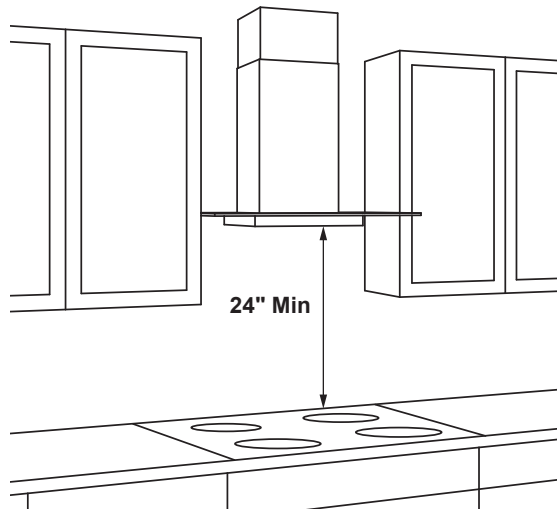

PVW7301SJ/EJ

GE Profile™ Series 30" Wall-Mount Glass Canopy Chimney Hood

DIMENSIONS AND INSTALLATION INFORMATION (IN INCHES)

INSTALLATION INFORMATION:

Before installing, consult Use & Care/installation instructions packed with product for current dimensional data.

OPTIONAL ACCESSORIES

JXDC71SS/ES-10(ft.) Ceiling Duct Cover Kit
Max ceiling height installation with kit - 10'-0"

JXRC70-Remote Control

JXCF71-Charcoal Filter
(needed if used in recirculation mode)

AMP RATING	
120V	5.3

30" Models Require a 30"-Wide Opening

*The supplied duct cover fits 7'-5" to 9'-3" ceiling heights (10' with optional high ceiling kit JXDC71)

The vent hood must be installed 24" min. above the cooking surface. For optimal performance, installing the hood more than 36" above the cooking surface is not recommended. The hood installation height above the cooking surface depends upon ceiling height. The telescopic duct cover conceals the ductwork running from the top of the hood to the ceiling.