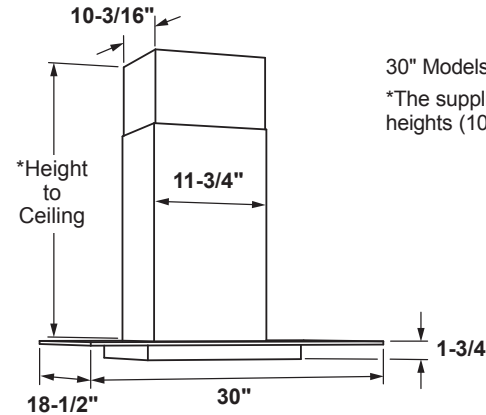

PVW7301SJ/EJ

GE Profile™ Series 30" Wall-Mount Glass Canopy Chimney Hood

DIMENSIONS AND INSTALLATION INFORMATION (IN INCHES)

INSTALLATION INFORMATION:

Before installing, consult Use & Care/installation instructions packed with product for current dimensional data.

OPTIONAL ACCESSORIES

JXDC71SS/ES-10(ft.) Ceiling Duct Cover Kit
Max ceiling height installation with kit - 10'-0"

JXRC70-Remote Control

JXCF71-Charcoal Filter
(needed if used in recirculation mode)

AMP RATING	
120V	5.3

30" Models Require a 30"-Wide Opening

*The supplied duct cover fits 7'-5" to 9'-3" ceiling heights (10' with optional high ceiling kit JXDC71)