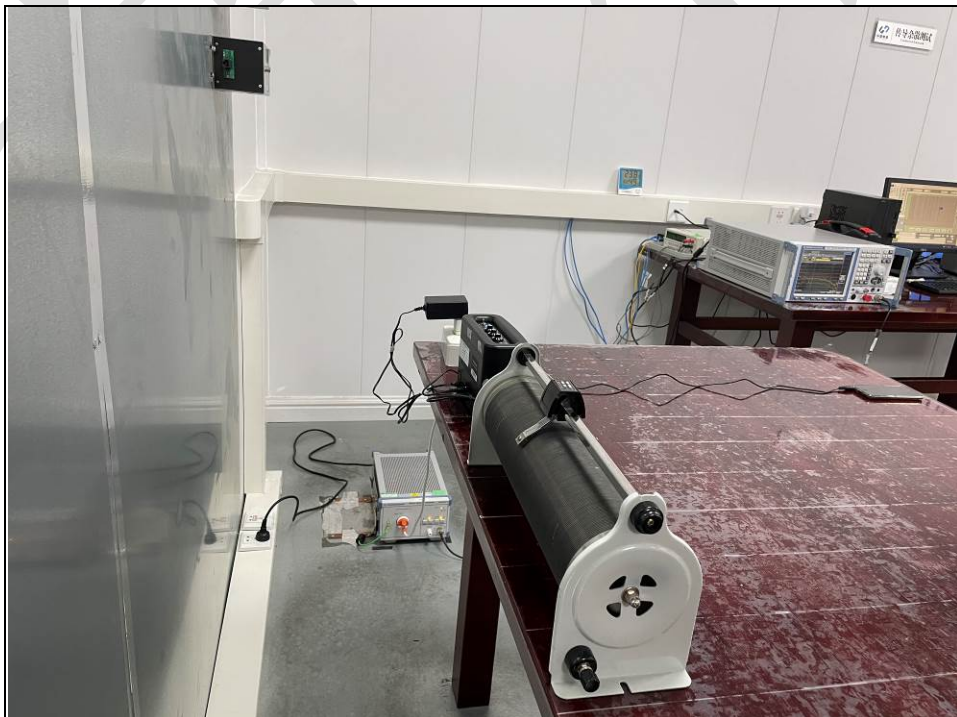

Set-Up for Conducted Emission Test

Frequency Range < 0.15MHz~30MHz >

Set-Up for Radiated Emission Test

Frequency Range < 30MHz~1GHz >

Frequency Range < Above 1GHz >