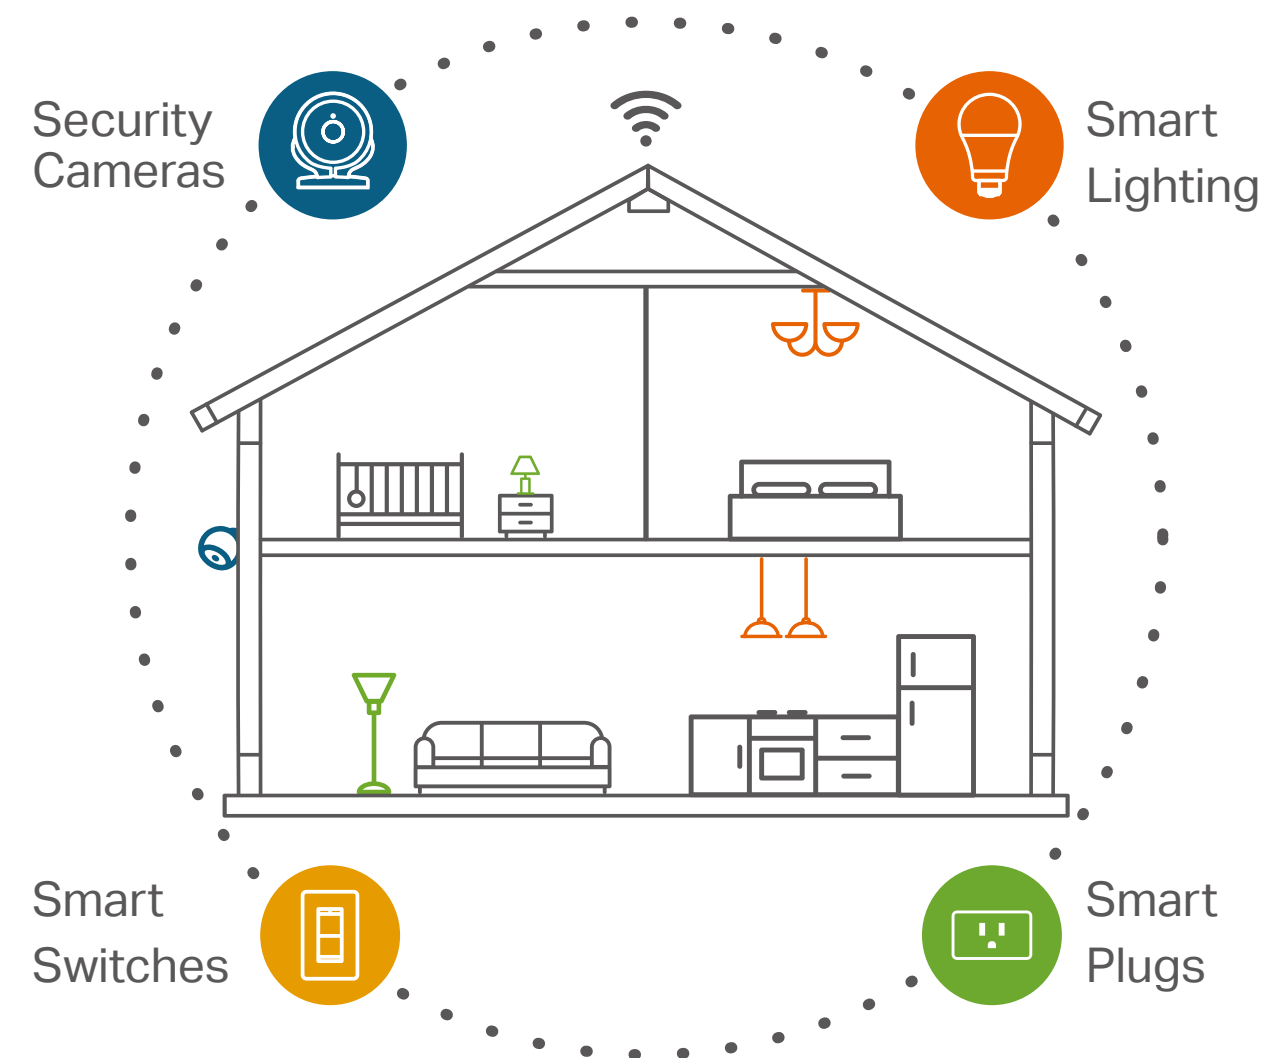

## Energy Saving

Reduce energy use up to 80% without losing brightness or quality.

## Your Home. One App.

Turn your home into a true smart home with Kasa Smart. Automate your lights and appliances with smart plugs, bulbs, and switches. Secure your home with Kasa cameras. Control it all from the Kasa Smart app.

## Ease of Use

- No Hub Required – Connect to your home’s secure Wi-Fi network. No need for a hub or extra equipment
- Remote Control – Control your smart light bulb from anywhere with your smartphone using the free Kasa Smart app
- Scheduling – Set schedules to turn on/off the smart bulbs at any chosen time for your convenience
- Multi-scene – Combine all of your Kasa Smart devices in a Scene and control them with a single button
- Grouping - Use Grouping to combine your Kasa devices with other Kasa Smart devices for seamless control with one single tap on your smartphone
- Smart Actions – With Smart Actions, your Kasa devices can work together to create a smarter smart home