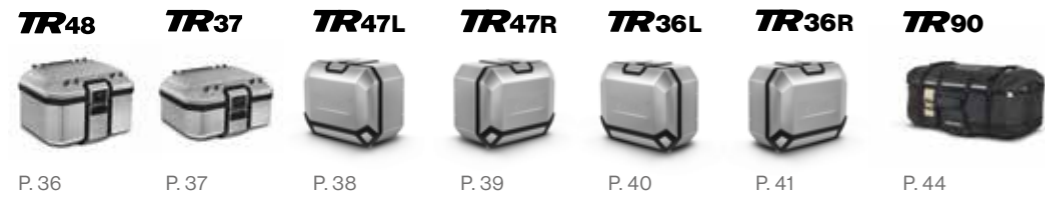

SRP Price list

Company

P. 4 P. 22

CASES

TERRA

TOP