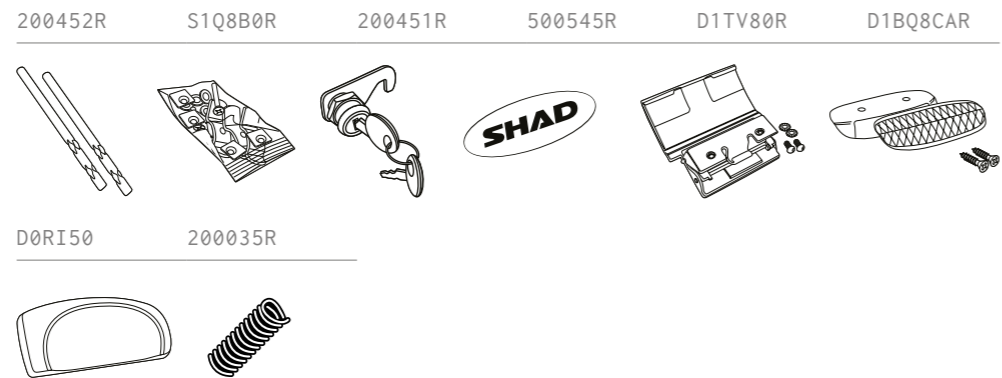

SPARE PARTS

SHAD SUPPORT
Videos

SH23

Side Case

ATV110

ATV80

ATV40

EXHIBITIONS