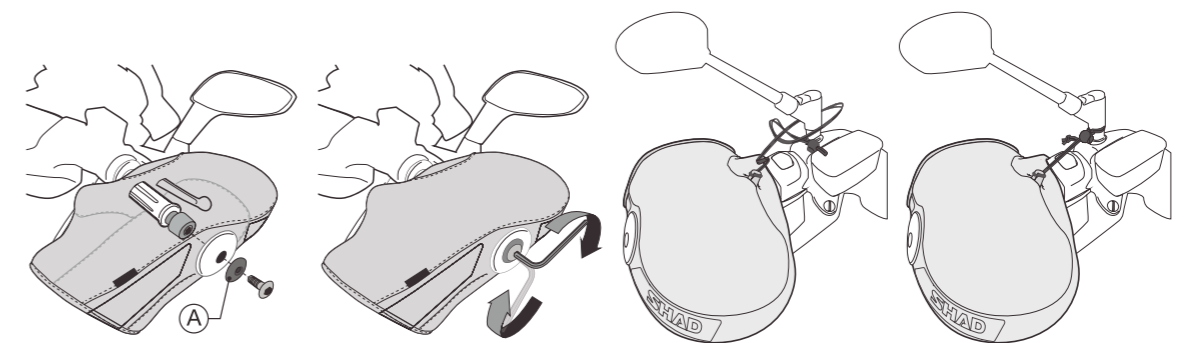

RAIN JACKET

Size	cm	Ref.
S	57	X0SR55S
M	59.5	X0SR55M
L	62	X0SR55L
XL	64.5	X0SR55XL
XXL	67	X0SR55XXL
3XL	69.5	X0SR553XL

HAND MUFFS

X36.5 Y26 Z50 (cm)
Ref. X0SR00

Quick Fitting

Fur lining

Adaptable to a majority of motorcycles

RAIN PANTS

Size	cm	Ref.
S	34	X0SR20S
M	36.5	X0SR20M
L	39	X0SR20L
XL	41.5	X0SR20XL
XXL	44	X0SR20XXL
3XL	46.5	X0SR203XL