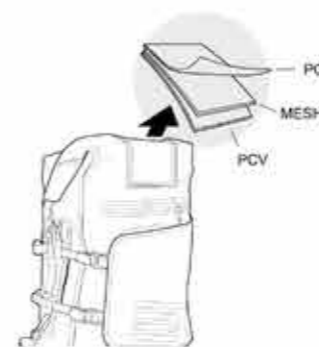

ADVENTURE BAGS

100% **WATERPROOF**

- HIGH QUALITY
- EXTREME TEMPERATURES
- HIGH RESISTANCE
- UV PROTECTION

100%

WATERPROOF

SEAMLESS

HIGH FREQUENCY WELDING

PVC TARPAULIN 3 LAYERS