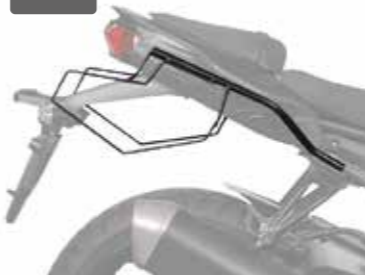

WWW.SHAD.ES

SW42

WATERPROOF SADDLE BAGS

X17 Y42 Z34 (cm)
Ref. X0SW42

Accessories (pag. 117)

100% WATERPROOF

SIDE BAG HOLDER

! CHECK FOR MOTORCYCLE SPECIFIC FITTING KIT
www.shad.es