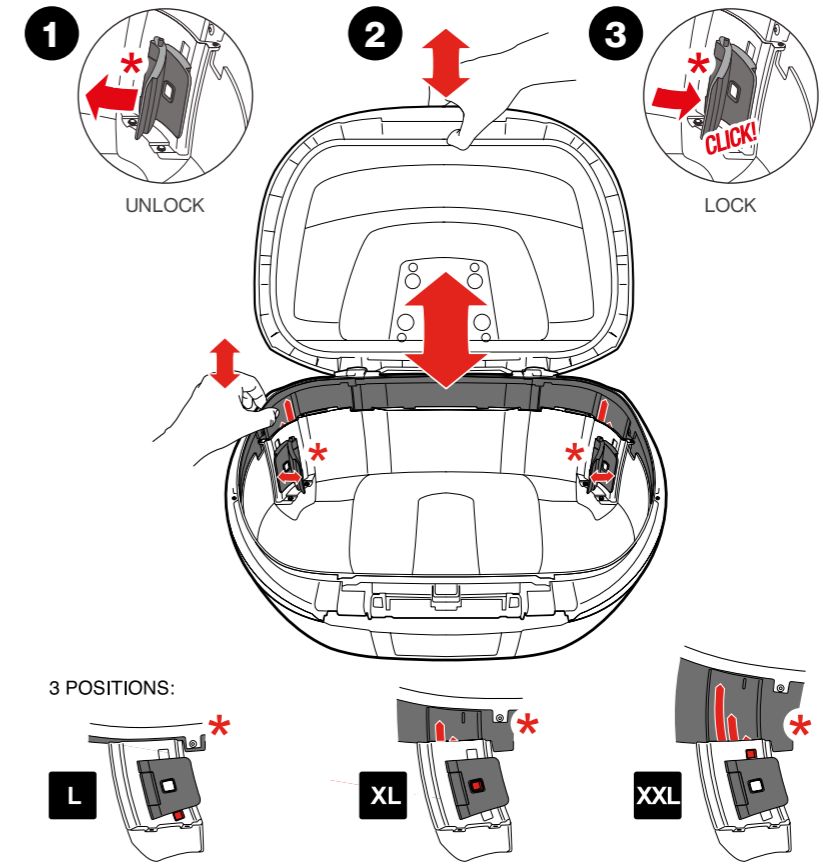

SPORT TOURING

ADVENTURE

DESIGNED & MADE IN BARCELONA

reddot design award
winner 2017

FEATURES

Structural frame

Accessories

Backrest