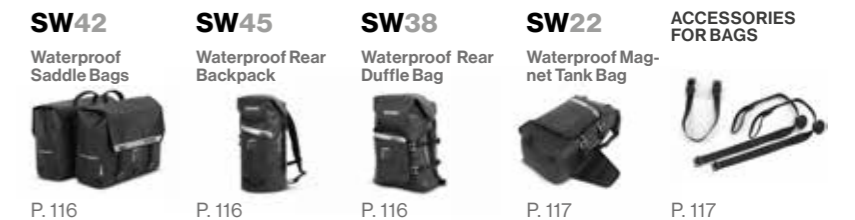

PIN SYSTEM

SPORT

TOURING

CAFE RACER

ADVENTURE

RIDER

ATV CASES

SPARE PARTS