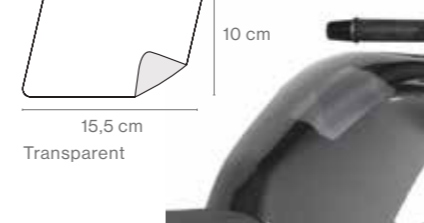

Transparent