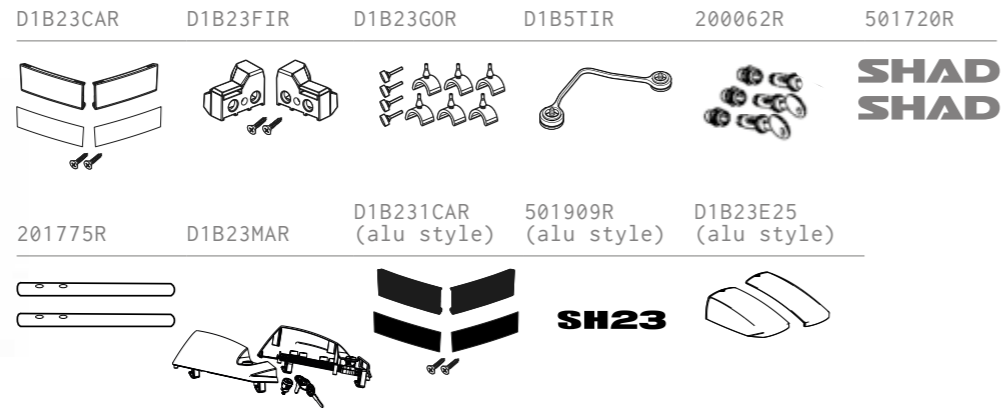

SPARE PARTS

SHAD SUPPORT
Videos

SH23

Side Case

ATV110

ATV80

ATV40

EXHIBITIONS