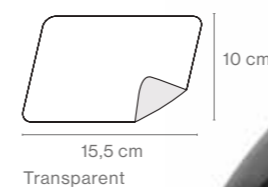

Film Protector

Ref. X1SL02