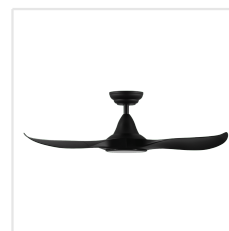

Contact | Support
eglo.com/en/eglo-worldwide

General Information

Material number	204787
EAN/UPC	9008606215720

Dimensions

Article Diameter (in mm/in)	1016
Article Height (in mm/in)	295
Height - ceiling to bottom of blade (in mm/in)	285
Canopy Diameter (in mm/in)	170

Performance	1 (low)	2	3	4	5	6
Wattage by air movement (1)	3.1	4.1	5.5	8.2	12.5	20
RPM (1)	60	100	133	168	205	250
Air Movement m3/Hr (1)	2410	4830	6380	9080	12200	15650

Illuminant

Illuminant Type (1)	LED
Illuminant incl. (1)	Inclusive
Socket Type (1)	LED
max. Wattage (1)	18W
Illuminant Material (1)	ET2855
Light colour Complete	TRICOLOUR
Kelvin Complete	3000K, 4000K, 5000K
Lumen Complete	2011
Bulb-Dimmable	Yes

Contact | Support
eglo.com/en/eglo-worldwide

General Information

Material number	204788
EAN/UPC	9008606215737

Dimensions

Article Diameter (in mm/in)	1016
Article Height (in mm/in)	295
Height - ceiling to bottom of blade (in mm/in)	285
Canopy Diameter (in mm/in)	170