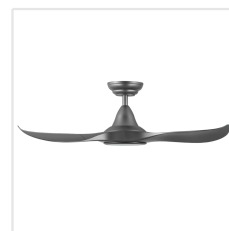

204789 NOOSA

Contact | Support
eglo.com/en/eglo-worldwide

General Information

Material number	204789
EAN/UPC	9008606215744

Dimensions

Article Diameter (in mm/in)	1016
Article Height (in mm/in)	295
Height - ceiling to bottom of blade (in mm/in)	285
Canopy Diameter (in mm/in)	170