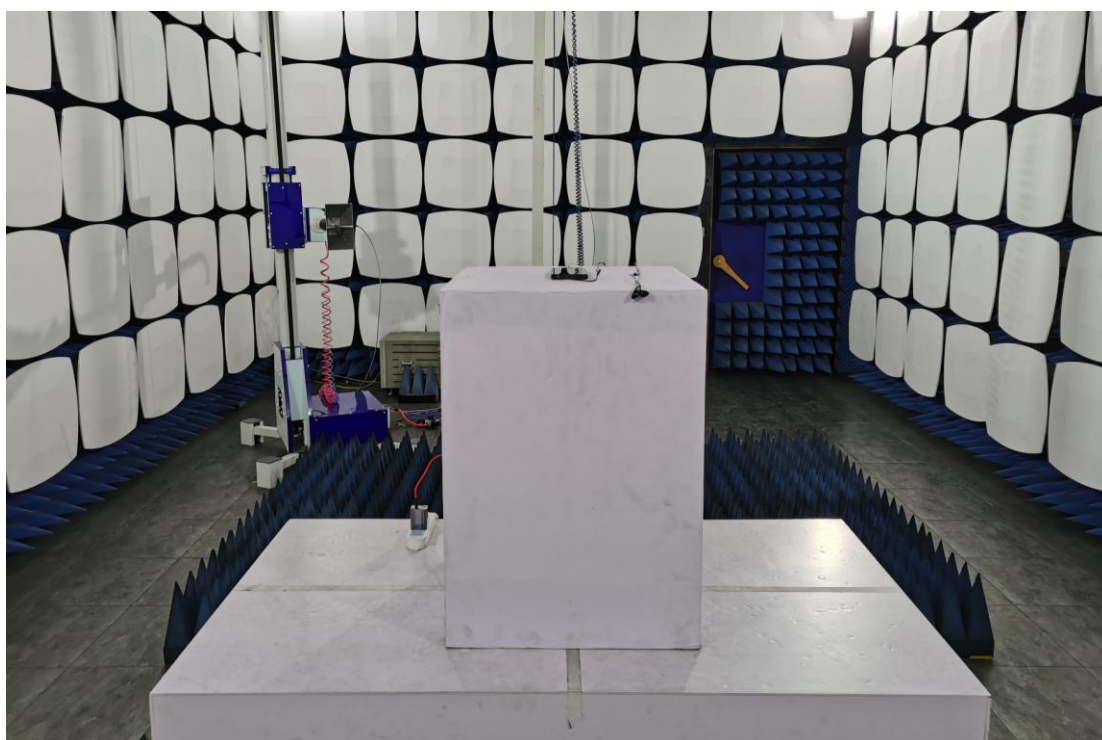

FCC ID: 2A9QD-NX729J

Test Setup Photos

1. Radiated Spurious Emission(30MHz-1GHz)

2. Radiated Spurious Emission(above 1GHz)

3. RF measurement setup

(GSM&WCDMA<E)

(5G NR)