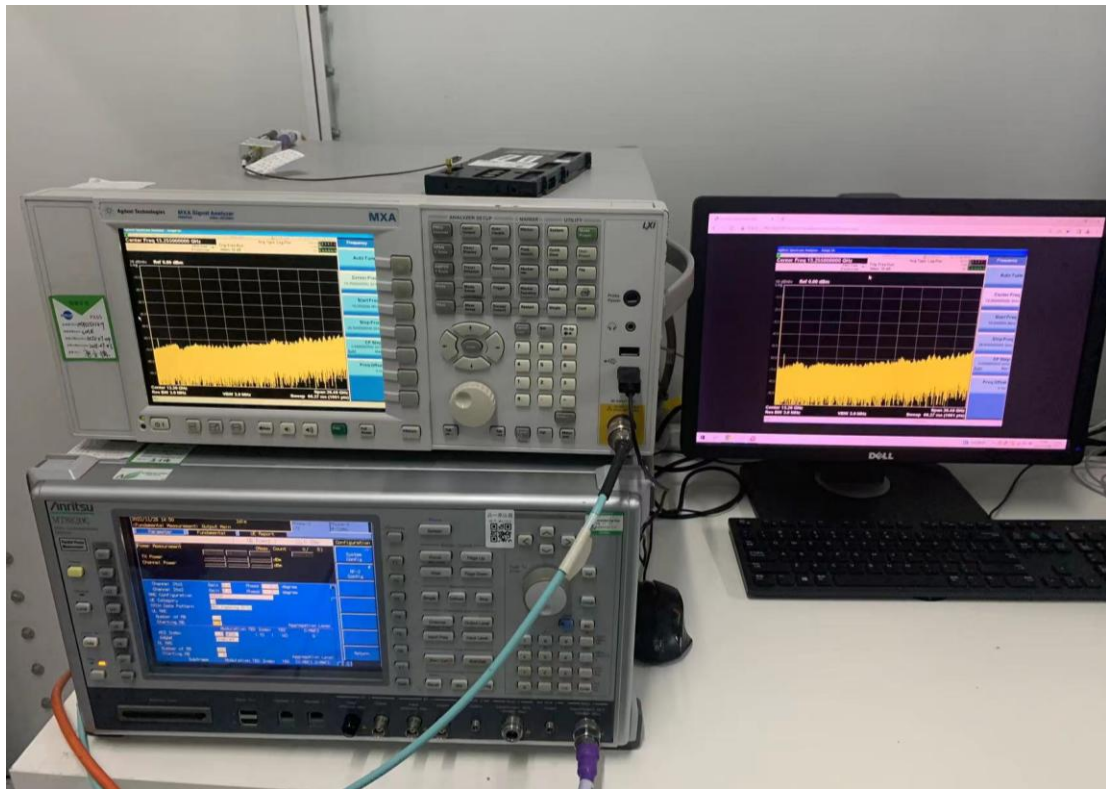

FCC ID: 2A9QD-NX729J

Test Setup Photos

1. Radiated Spurious Emission(30MHz-1GHz)

2. Radiated Spurious Emission(above 1GHz)

3. RF measurement setup

(GSM&WCDMA<E)

(5G NR)