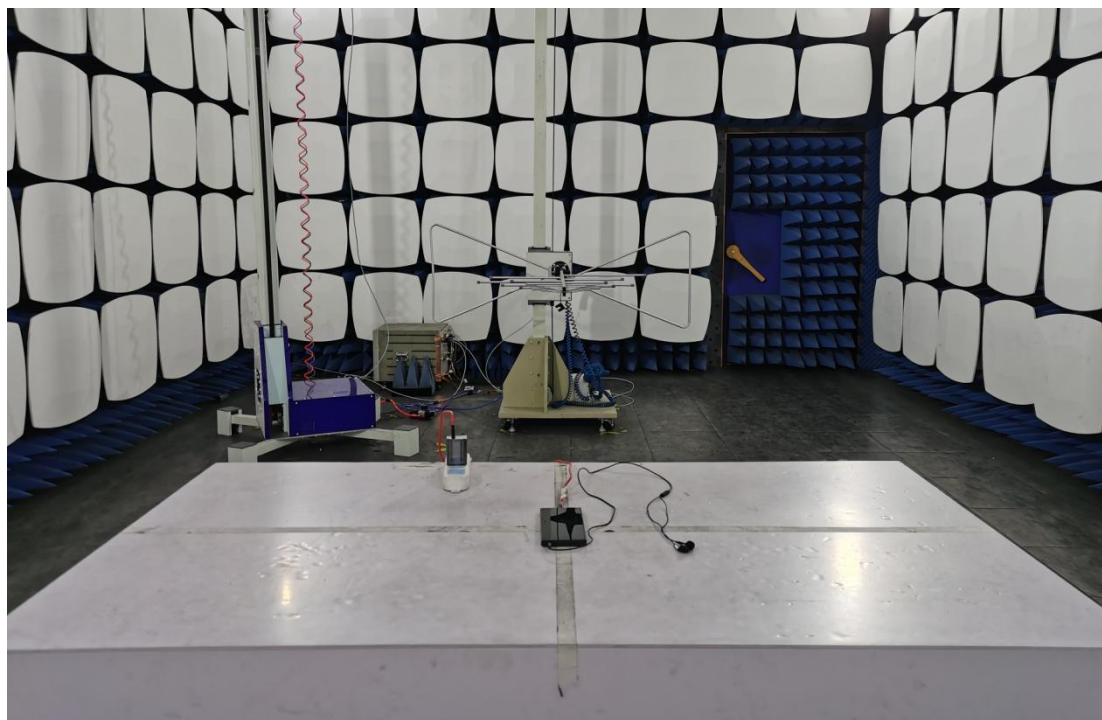

FCC ID: 2A9QD-NX729J

Test Setup Photos

1. Radiated Spurious Emission(30MHz-1GHz)

2. Radiated Spurious Emission(above 1GHz)

3. RF measurement setup

(GSM&WCDMA<E)

(5G NR)