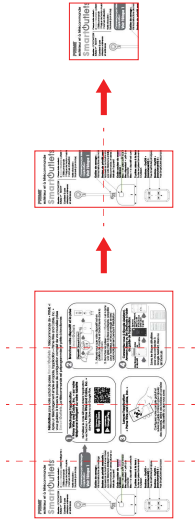

1	2	3	4	5	6	7
ECN NO. 编号			日期	变更内容		变更者

设计	李炎	日期	2024-03-21
审核		日期	
核定		日期	

图面公差			

名称	说明书
图号	
视图	版本 A0

PRIME
 outdoor & remote controlled
SmartOutlets

SmartOutlets PRIME is a smart outlet that can be controlled remotely via the SmartOutlets PRIME app. It is designed for use in homes and businesses to provide convenient and secure power outlets for smart devices.

Step 1: Plug in your device and the SmartOutlets PRIME app
 1. Plug your device into the SmartOutlets PRIME outlet.
 2. Download the SmartOutlets PRIME app on your smartphone or tablet.

Step 2: Plug in your device and the SmartOutlets PRIME app
 1. Plug your device into the SmartOutlets PRIME outlet.
 2. Download the SmartOutlets PRIME app on your smartphone or tablet.

Step 3: Open the SmartOutlets PRIME app
 1. Open the SmartOutlets PRIME app on your smartphone or tablet.
 2. Tap on the SmartOutlets PRIME icon to open the app.

Step 4: Connect to SmartOutlets PRIME app
 1. Connect your SmartOutlets PRIME outlet to the SmartOutlets PRIME app.
 2. Tap on the SmartOutlets PRIME icon to open the app.

8.50 in / 215.9 mm
 14.00 in / 355.6 mm

INSTALLATION INSTRUCTIONS:
 1. Turn off the power to the outlet at the circuit breaker.
 2. Remove the cover plate from the outlet.
 3. Connect the SmartOutlets PRIME outlet to the power outlet.
 4. Turn the power back on at the circuit breaker.