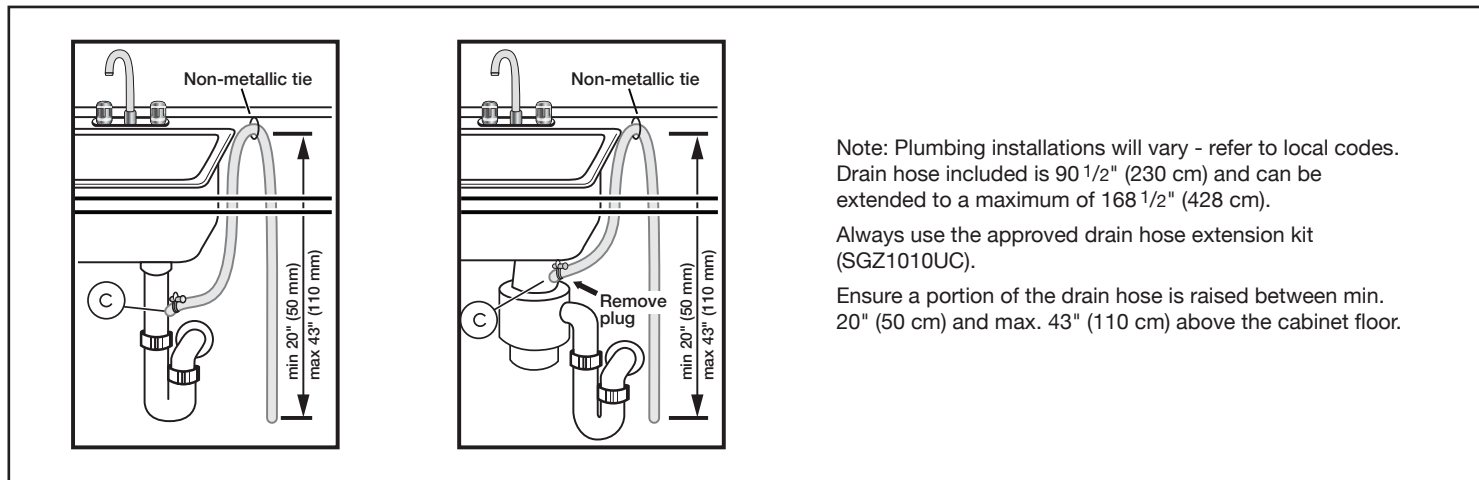

Notes: All height, width and depth dimensions are shown in inches. BSH reserves the absolute and unrestricted right to change product materials and specifications, at any time, without notice. Consult the product's installation instructions for final dimensional data and other details prior to making cutout.

24" Recessed Handle Dishwasher

100 Series – Stainless Steel SHEM3AY52N

BOSCH

Invented for life

Installation Details

Accessories: To purchase Bosch accessories, cleaners & parts please visit www.bosch-home.com/us/store or call 1-800-944-2904 (Mon to Fri 5 am to 6 pm PST, Sat 6 am to 3 pm PST).