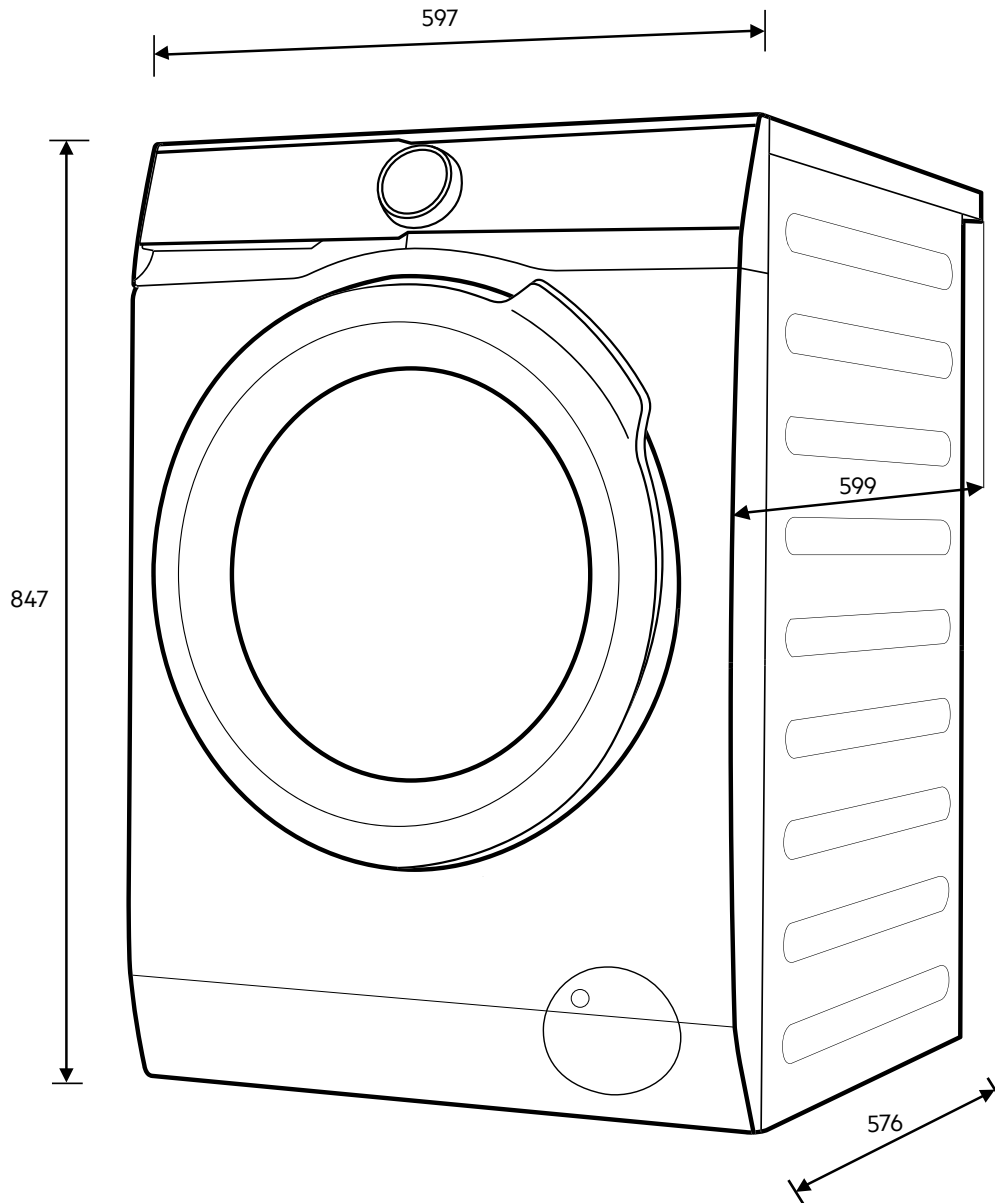

LF8584M80 FRONT LOAD WASHER

Dimensions	Width (mm)	Height (mm)	Depth (mm)	Max depth (mm)
Product (mm)	597	847	576	599

IMPORTANT

These dimensions are a guide only. All measurements are in millimetres (mm).
For complete installation instructions, refer to the manual provided with product.