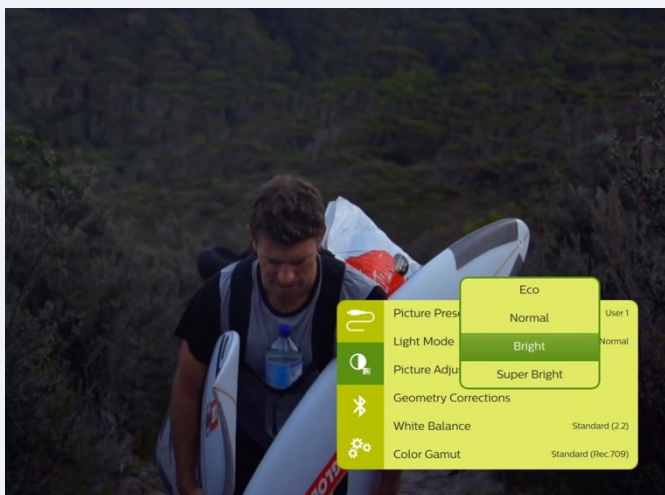

Specifications

Technology

Display technology: DLP
Light source: OSRAM LED
Light sources: last over 20.000 hours
Contrast ratio:: 600:1
Resolution: 854 x 480 pixels
Supported resolution: 1920x1080 pixels
Throw ratio: 1.2:1
Screen size (diagonal): 10"-75"
Screen distance: 27 cm to 199 cm / 10"-78"
Aspect ratio: 16:9
Projection Modes: front, back, ceiling, back ceiling
Focus adjustment: manual
Keystone correction: auto (vertical)
Auto Rotate: Yes

Connection

Mini HDMI: x1
USB type C: x2 (video and charge)
Charge: USB-C PD (charger not included)

Power source

Battery: 3,600mAh, last up to 2h in eco mode

Sound

Internal Speaker: 3 Watts

Dimensions

Unpacked (W x D x H): 78.2 x 120 x 18 mm/ 3.08 x
4.72 x 0.71 inches
Weights: 245 g / 0.54lb

Standard Package Includes

GPX1100 projector
Remote Control
Tripod
USB-C video/charge cable
Mini HDMI to HDMI cable
Warranty card

Models

GPX1100/INT (International)
EAN INT: 7640186961479
UPC: 793565993633