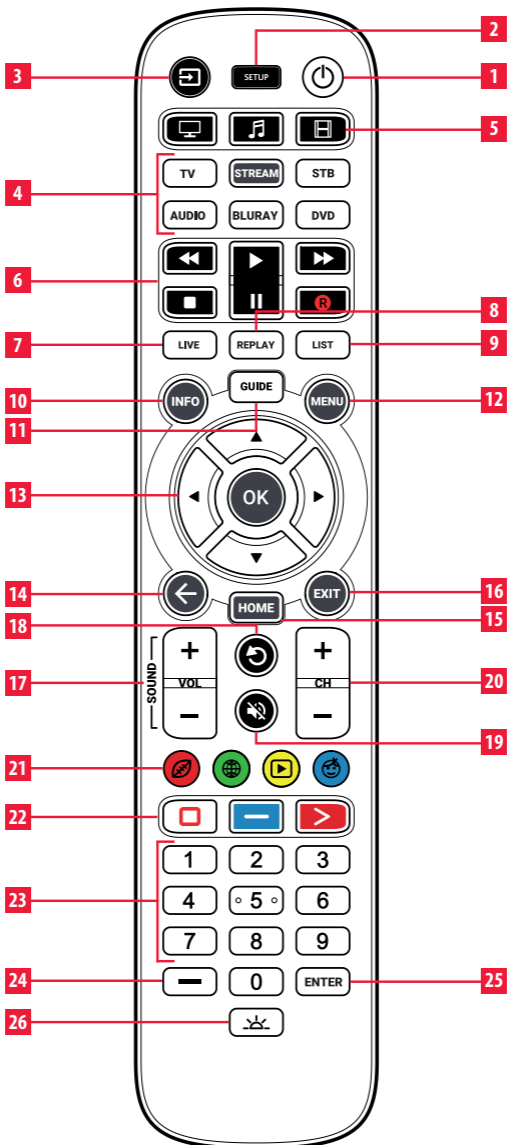

GETTING STARTED (BUTTONS)