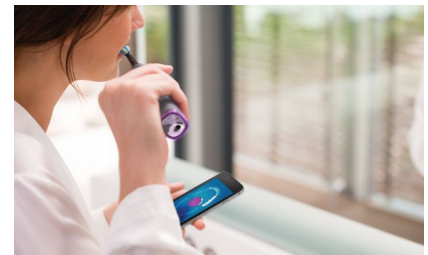

Easy does it

With an electric toothbrush, you let the brush do the work. We've built a scrubbing sensor into your handle as a gentle reminder to reduce scrubbing. This way, you can improve your technique and get a gentler, more effective clean.