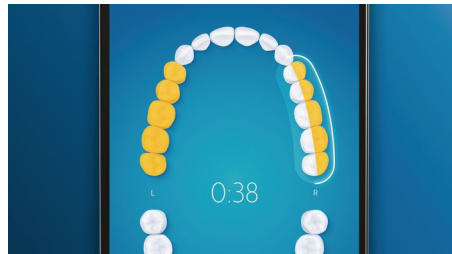

TouchUp feature

If you happen to miss a spot while brushing your teeth, your app's TouchUp feature will show you. You can then go back for a second pass, and be confident you are getting a complete clean, every time.