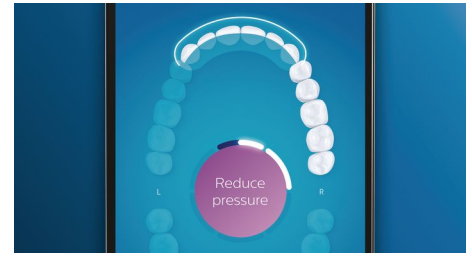

## TouchUp feature

If you happen to miss a spot while brushing your teeth, your app's TouchUp feature will show you. You can then go back for a second pass, and be confident you are getting a complete clean, every time.

## Focus areas and goal-setting

Any trouble areas your dentist has pointed out? We'll highlight them on your in-app 3D mouth map, and remind you to pay extra attention to these areas.

## Too much pressure?

You might not notice when you brush too hard, but your DiamondClean Smart will. If you use too much pressure, the light ring on the end of your handle will flash. This is a gentle reminder to ease off the pressure, and let your brush head do the work. 7 out of 10 people found this feature helped them become a better brusher.