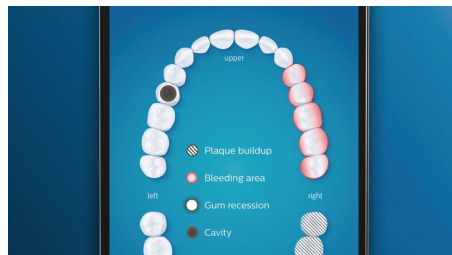

## Whiter teeth, fast

Click on the W3 Premium White brush head to remove surface stains and reveal your whitest smile. With its densely packed central stain removal bristles, it's clinically proven to remove up to 100% more stains in just three days.\*\*

## Never miss a spot

The Philips Sonicare app lets you know when you've achieved a thorough clean, and coaches you to be a better, more mindful brusher.

## TouchUp feature

If you happen to miss a spot while brushing your teeth, your app's TouchUp feature will show you. You can then go back for a second pass, and be confident you are getting a complete clean, every time.

## Focus areas and goal-setting

Any trouble areas your dentist has pointed out? We'll highlight them on your in-app 3D mouth map, and remind you to pay extra attention to these areas.