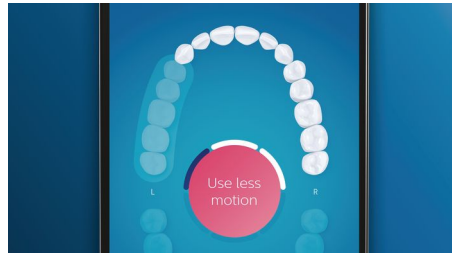

Never miss a spot

The Philips Sonicare app lets you know when you've achieved a thorough clean, and coaches you to be a better, more mindful brusher.