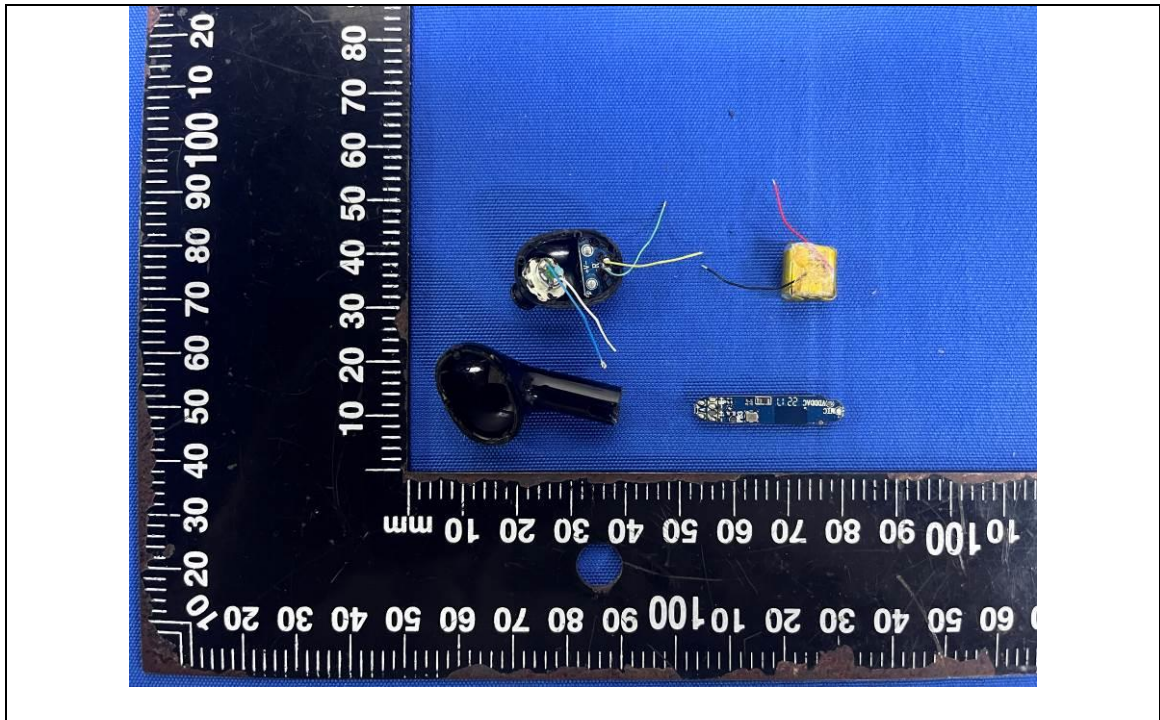

Product Name: TWS Earbuds

Test Model No.: ES28

Internal photos

-----END-----