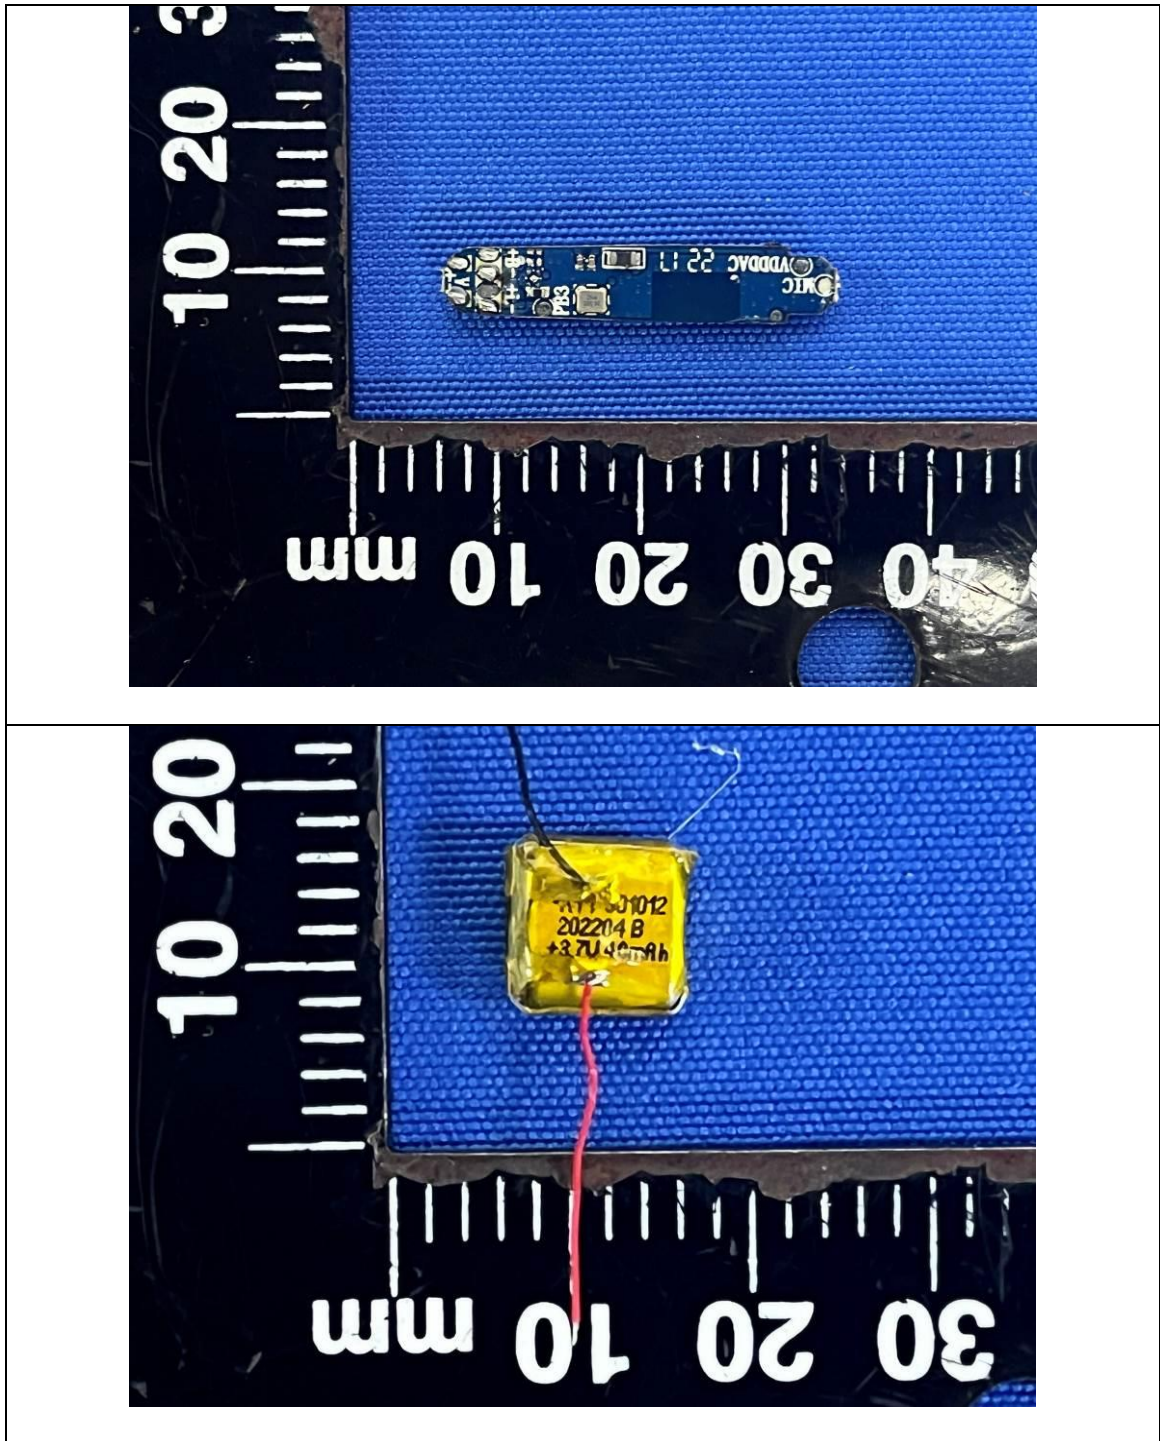

Product Name: TWS Earbuds

Test Model No.: ES28

Internal photos

-----END-----