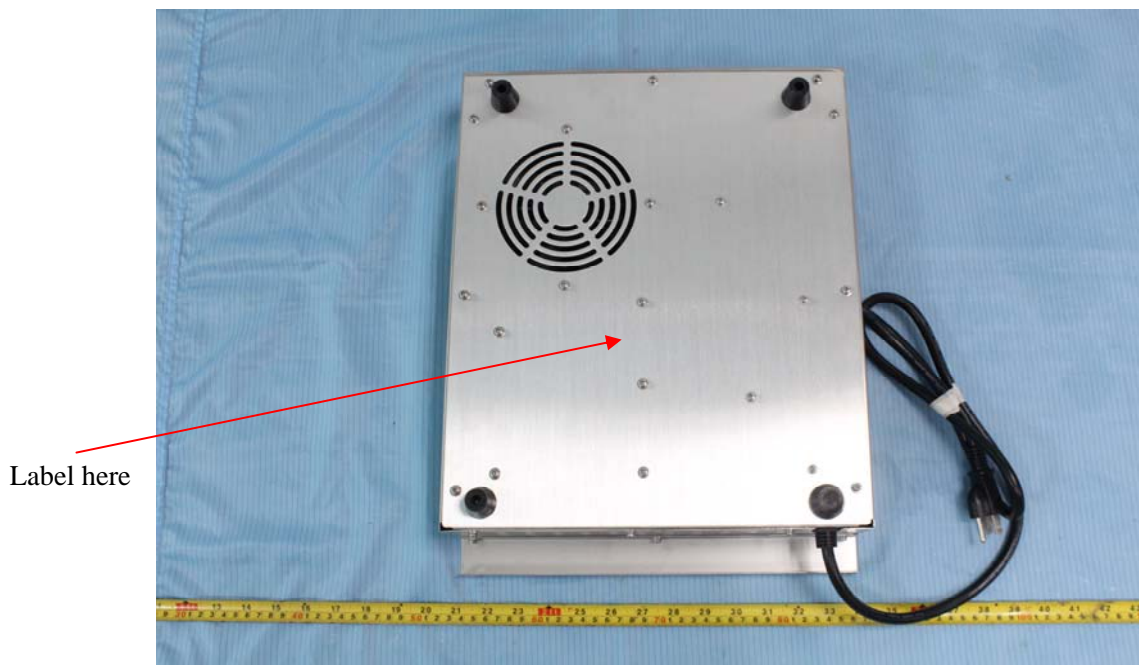

## **EXHIBIT A - FCC ID LABEL AND LOCATION**

---

### **FCC ID Label**

**COMMERCIAL INDUCTION RANGE**

**Model: WIH400**

**120V 60Hz 1800W**

**DO NOT IMMERSE IN LIQUID**

**FCC ID: U43WIH400**

**MADE IN CHINA**

### **FCC ID Label Location Information**

**Specifications:** Text is Black or white in color and is left justified. Labels are printed in indelible ink on permanent adhesive backing or silk-screened onto the EUT or shall be affixed at a conspicuous location on the EUT.