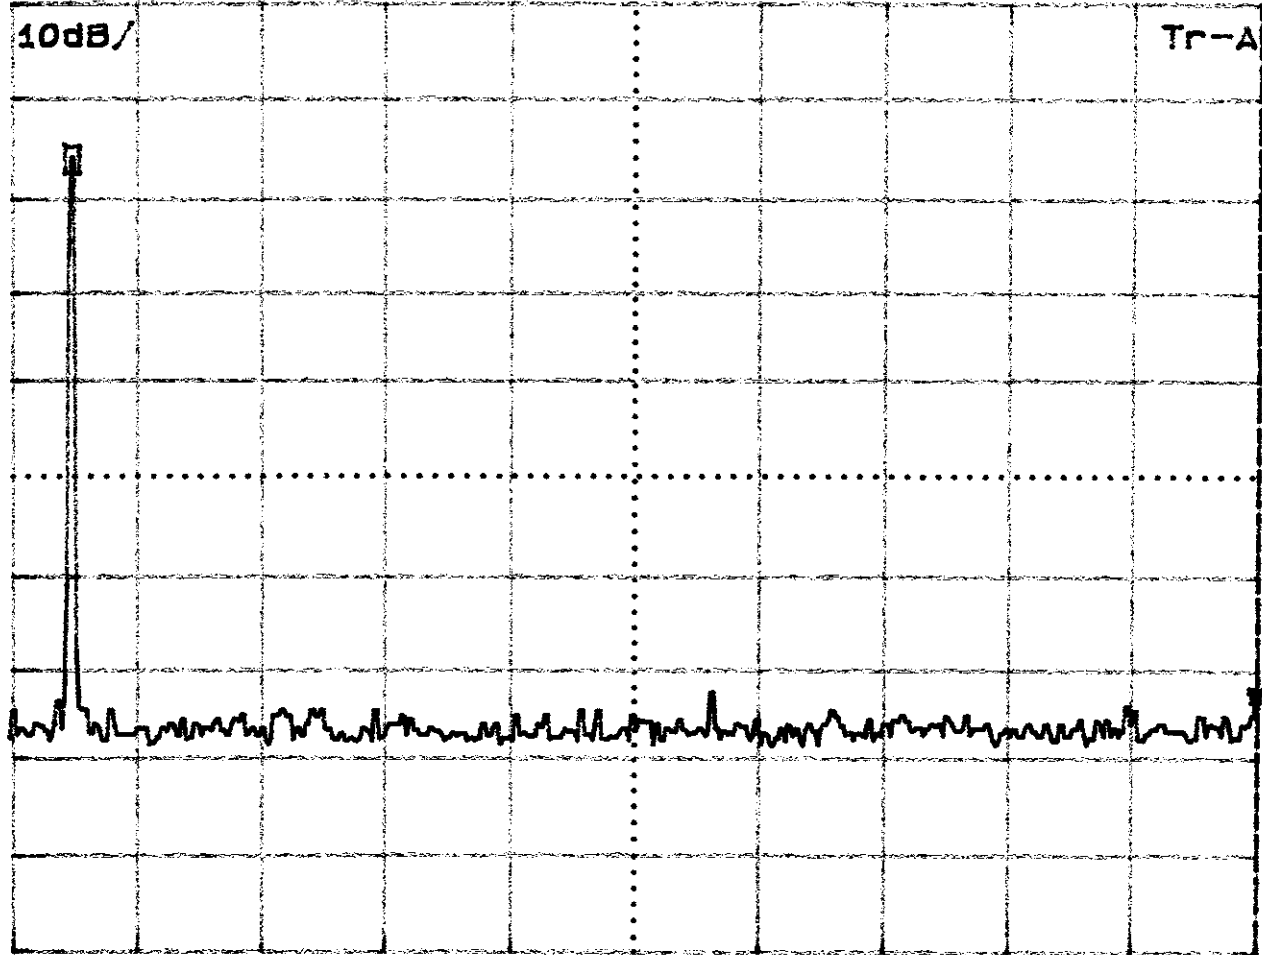

SP: 904.000MHz

Base Unit Channel 40

DLT: 23.75MHz

-68.99dB

RB 10kHz# AT 10dB

RLV: 97.00dBuV

VB OFF

ST 500ms

ST: 903.00MHz

SP: 928.00MHz

Handset Channel 1

DLT: -23.95MHz

-56.55dB

RB 10kHz# AT 10dB

RLV: 97.00dBuV

VB OFF

ST 500ms

ST: 902.00MHz

SP: 927.00MHz

Handset Channel 40

DLT: 240kHz

-57.04dB

RB 10kHz# AT 10dB

RLV: 97.00dBuV