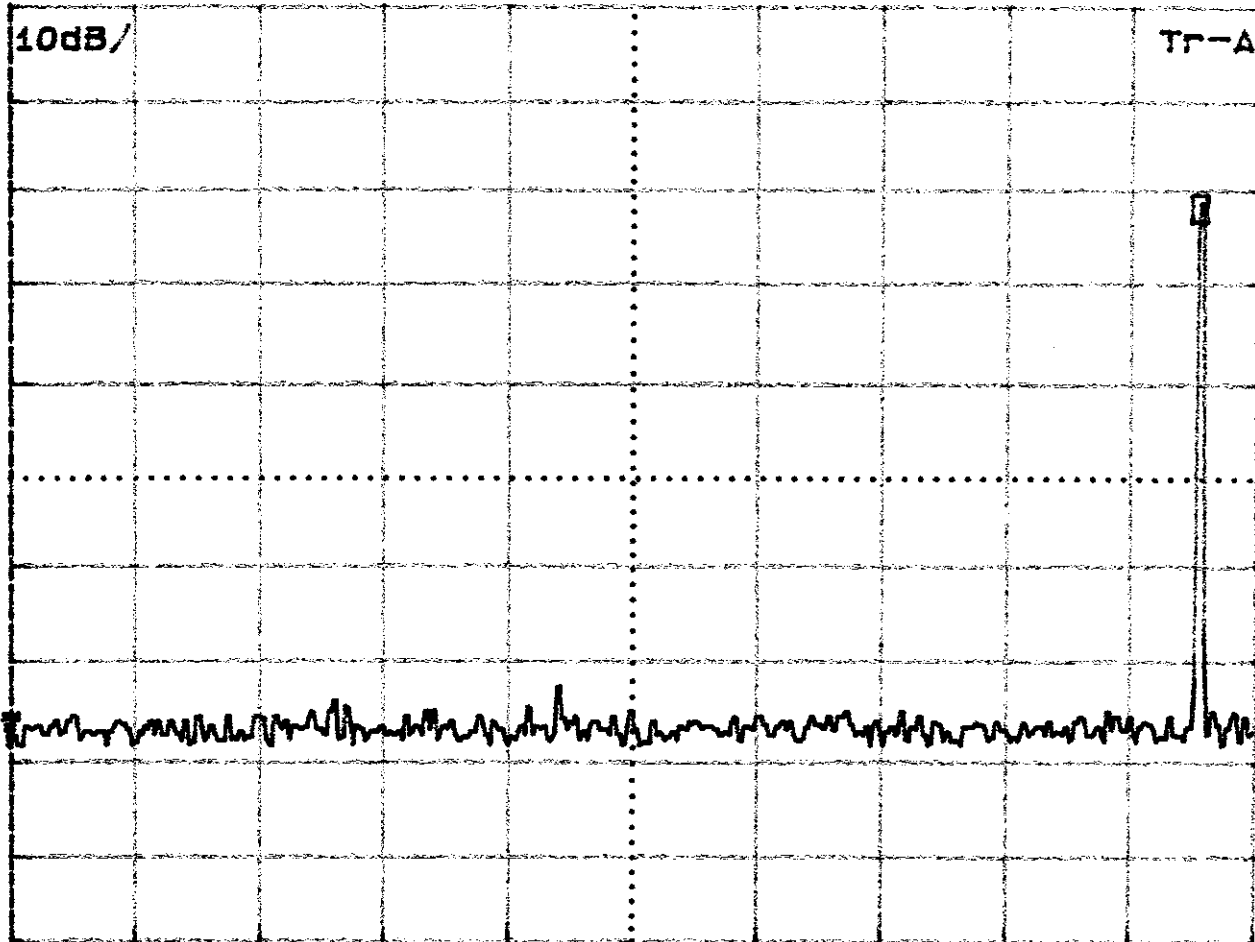

SP: 904.000MHz

Base Unit Channel 40

DLT: 23.75MHz

-68.99dB

RB 10kHz# AT 10dB

RLV: 97.00dBuV

VB OFF

ST 500ms

ST: 903.00MHz

SP: 928.00MHz

Handset Channel 1

DLT: -23.95MHz

-56.55dB

RB 10kHz# AT 10dB

RLV: 97.00dBuV

VB OFF

ST 500ms

ST: 902.00MHz

SP: 927.00MHz

Handset Channel 40

DLT: 240kHz

-57.04dB

RB 10kHz# AT 10dB

RLV: 97.00dBuV