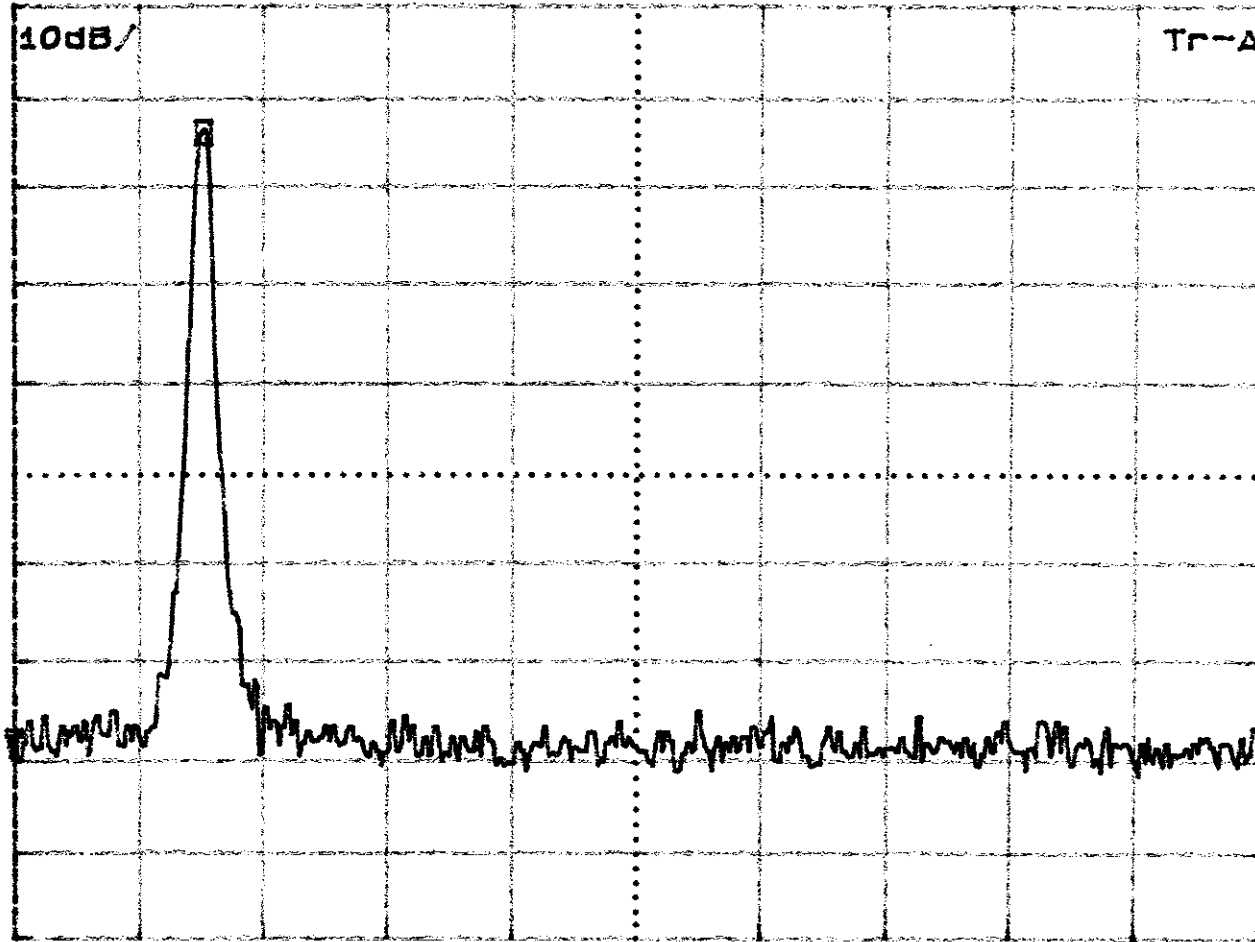

Base Unit Channel 1

DLT: -308kHz

-65.71dB

RB 10kHz# AT 10dB

RLV: 97.00dBuV

VB OFF

ST 40ms

ST: 902.000MHz

SP: 904.000MHz

Base Unit Channel 40

DLT: 23.75MHz

-68.99dB

RB 10kHz# AT 10dB

RLV: 97.00dBuV

VB OFF

ST 500ms

ST: 903.00MHz

SP: 928.00MHz

Handset Channel 1

DLT: -23.95MHz

-56.55dB

RB 10kHz# AT 10dB

RLV: 97.00dBuV

VB OFF

ST 500ms

ST: 902.00MHz

SP: 927.00MHz

Handset Channel 40

DLT: 240kHz

-57.04dB

RB 10kHz# AT 10dB

RLV: 97.00dBuV