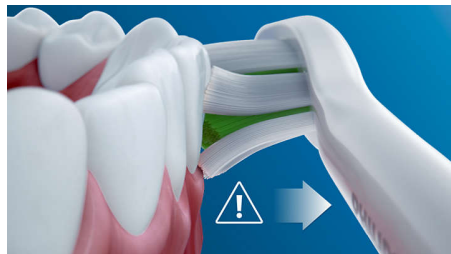

Naturally whiter teeth

Click on the W DiamondClean brush head to remove surface stains and reveal a whiter smile. With its densely packed central stain-removal bristles, it's clinically proven to whiten teeth in just one week.

Prioritizes your oral hygiene

Your brush head and base will sync-up to remind you when it's time to replace the head with a simple short beep and a handle light.

Monitor your brushing pressure

Brushing too hard can damage your teeth and gums. To prevent this, your Philips Sonicare ProtectiveClean emits a gentle pulsing sound to remind you to ease off on the pressure.