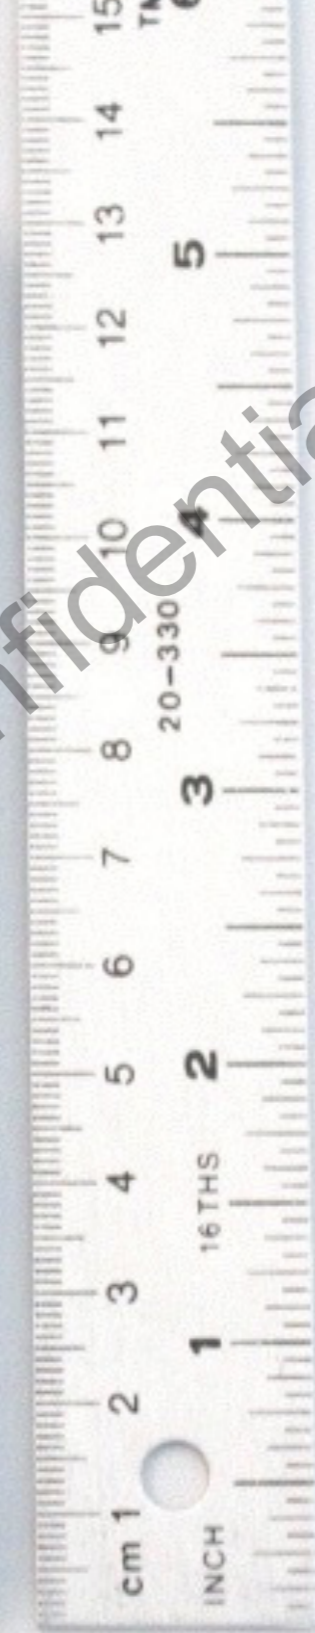

A1660 and A1780

LCD and Touch Screen removed

Apple Proprietary and Confidential

A1660 and A1780
LCD/Touch Screen Assembly - Front

Apple Pro Confidential

A1660 and A1780

LCD/Touch Screen Assembly - Back

Apple Proprietary and Confidential

A1660 and A1780
Internal View

5G WiFi antenna structure

Secondary Cellular/GPS/NFC/
2.4GHz WiFi/BT Antenna
Structure

Battery

MLB

UICC card slot

Speaker Assembly

WiFi 2.4/5GHz antenna