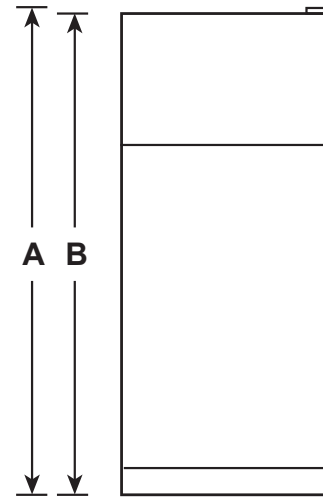

GTS18HGN/HMN/HYN

GE® 17.5 Cu. Ft. Top-Freezer Refrigerator

DIMENSIONS AND INSTALLATION INFORMATION (IN INCHES)

OVERALL DIMENSIONS	Height to top of hinge (in.) A	67-3/8
	Height to top of case (in.) B	66-7/8
	Case depth without door (in.) C	26-3/4
	Case depth less door handle (in.) D	30-1/2
	Case depth with door handle (in.) E	32-5/8
	Depth with fresh food door open 90° (in.) F	57
	Width (in.) G	28
	Width with door open 90° with door handle (in.) H	30-5/8
AIR CLEARANCES	Each side (in.)	3/4
	Top (in.)	1
	Back (in.)	2

FRONT VIEW