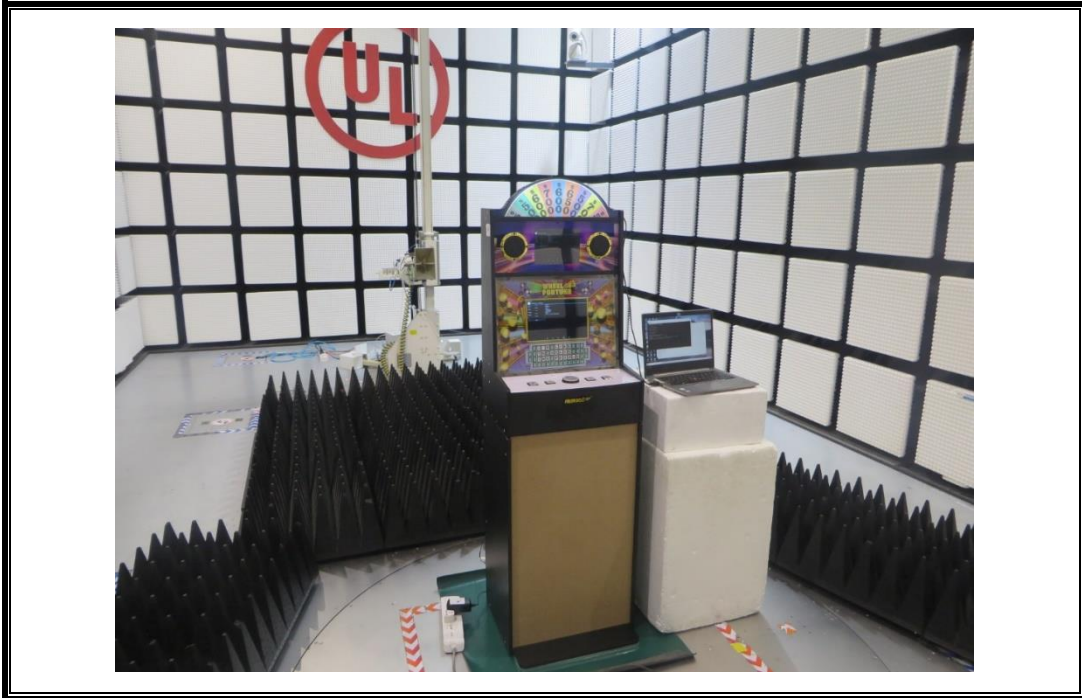

# **Setup Photographs**

RADIATED RF MEASUREMENT SETUP (30 MHz ~ 1 GHz)

RADIATED RF MEASUREMENT SETUP (Below 30 MHz)

RADIATED RF MEASUREMENT SETUP (Above 1 GHz)

AC POWER LINE CONDUCTED EMISSIONS