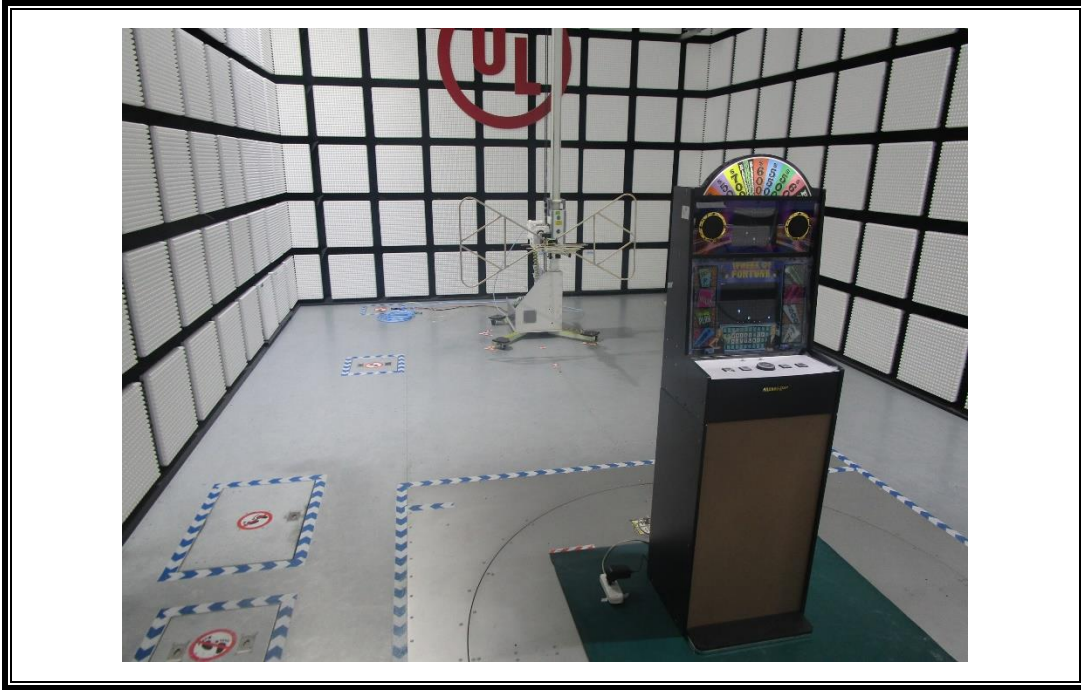

# **Setup Photographs**

RADIATED RF MEASUREMENT SETUP (30 MHz ~ 1 GHz)

RADIATED RF MEASUREMENT SETUP (Below 30 MHz)

RADIATED RF MEASUREMENT SETUP (Above 1 GHz)

AC POWER LINE CONDUCTED EMISSIONS