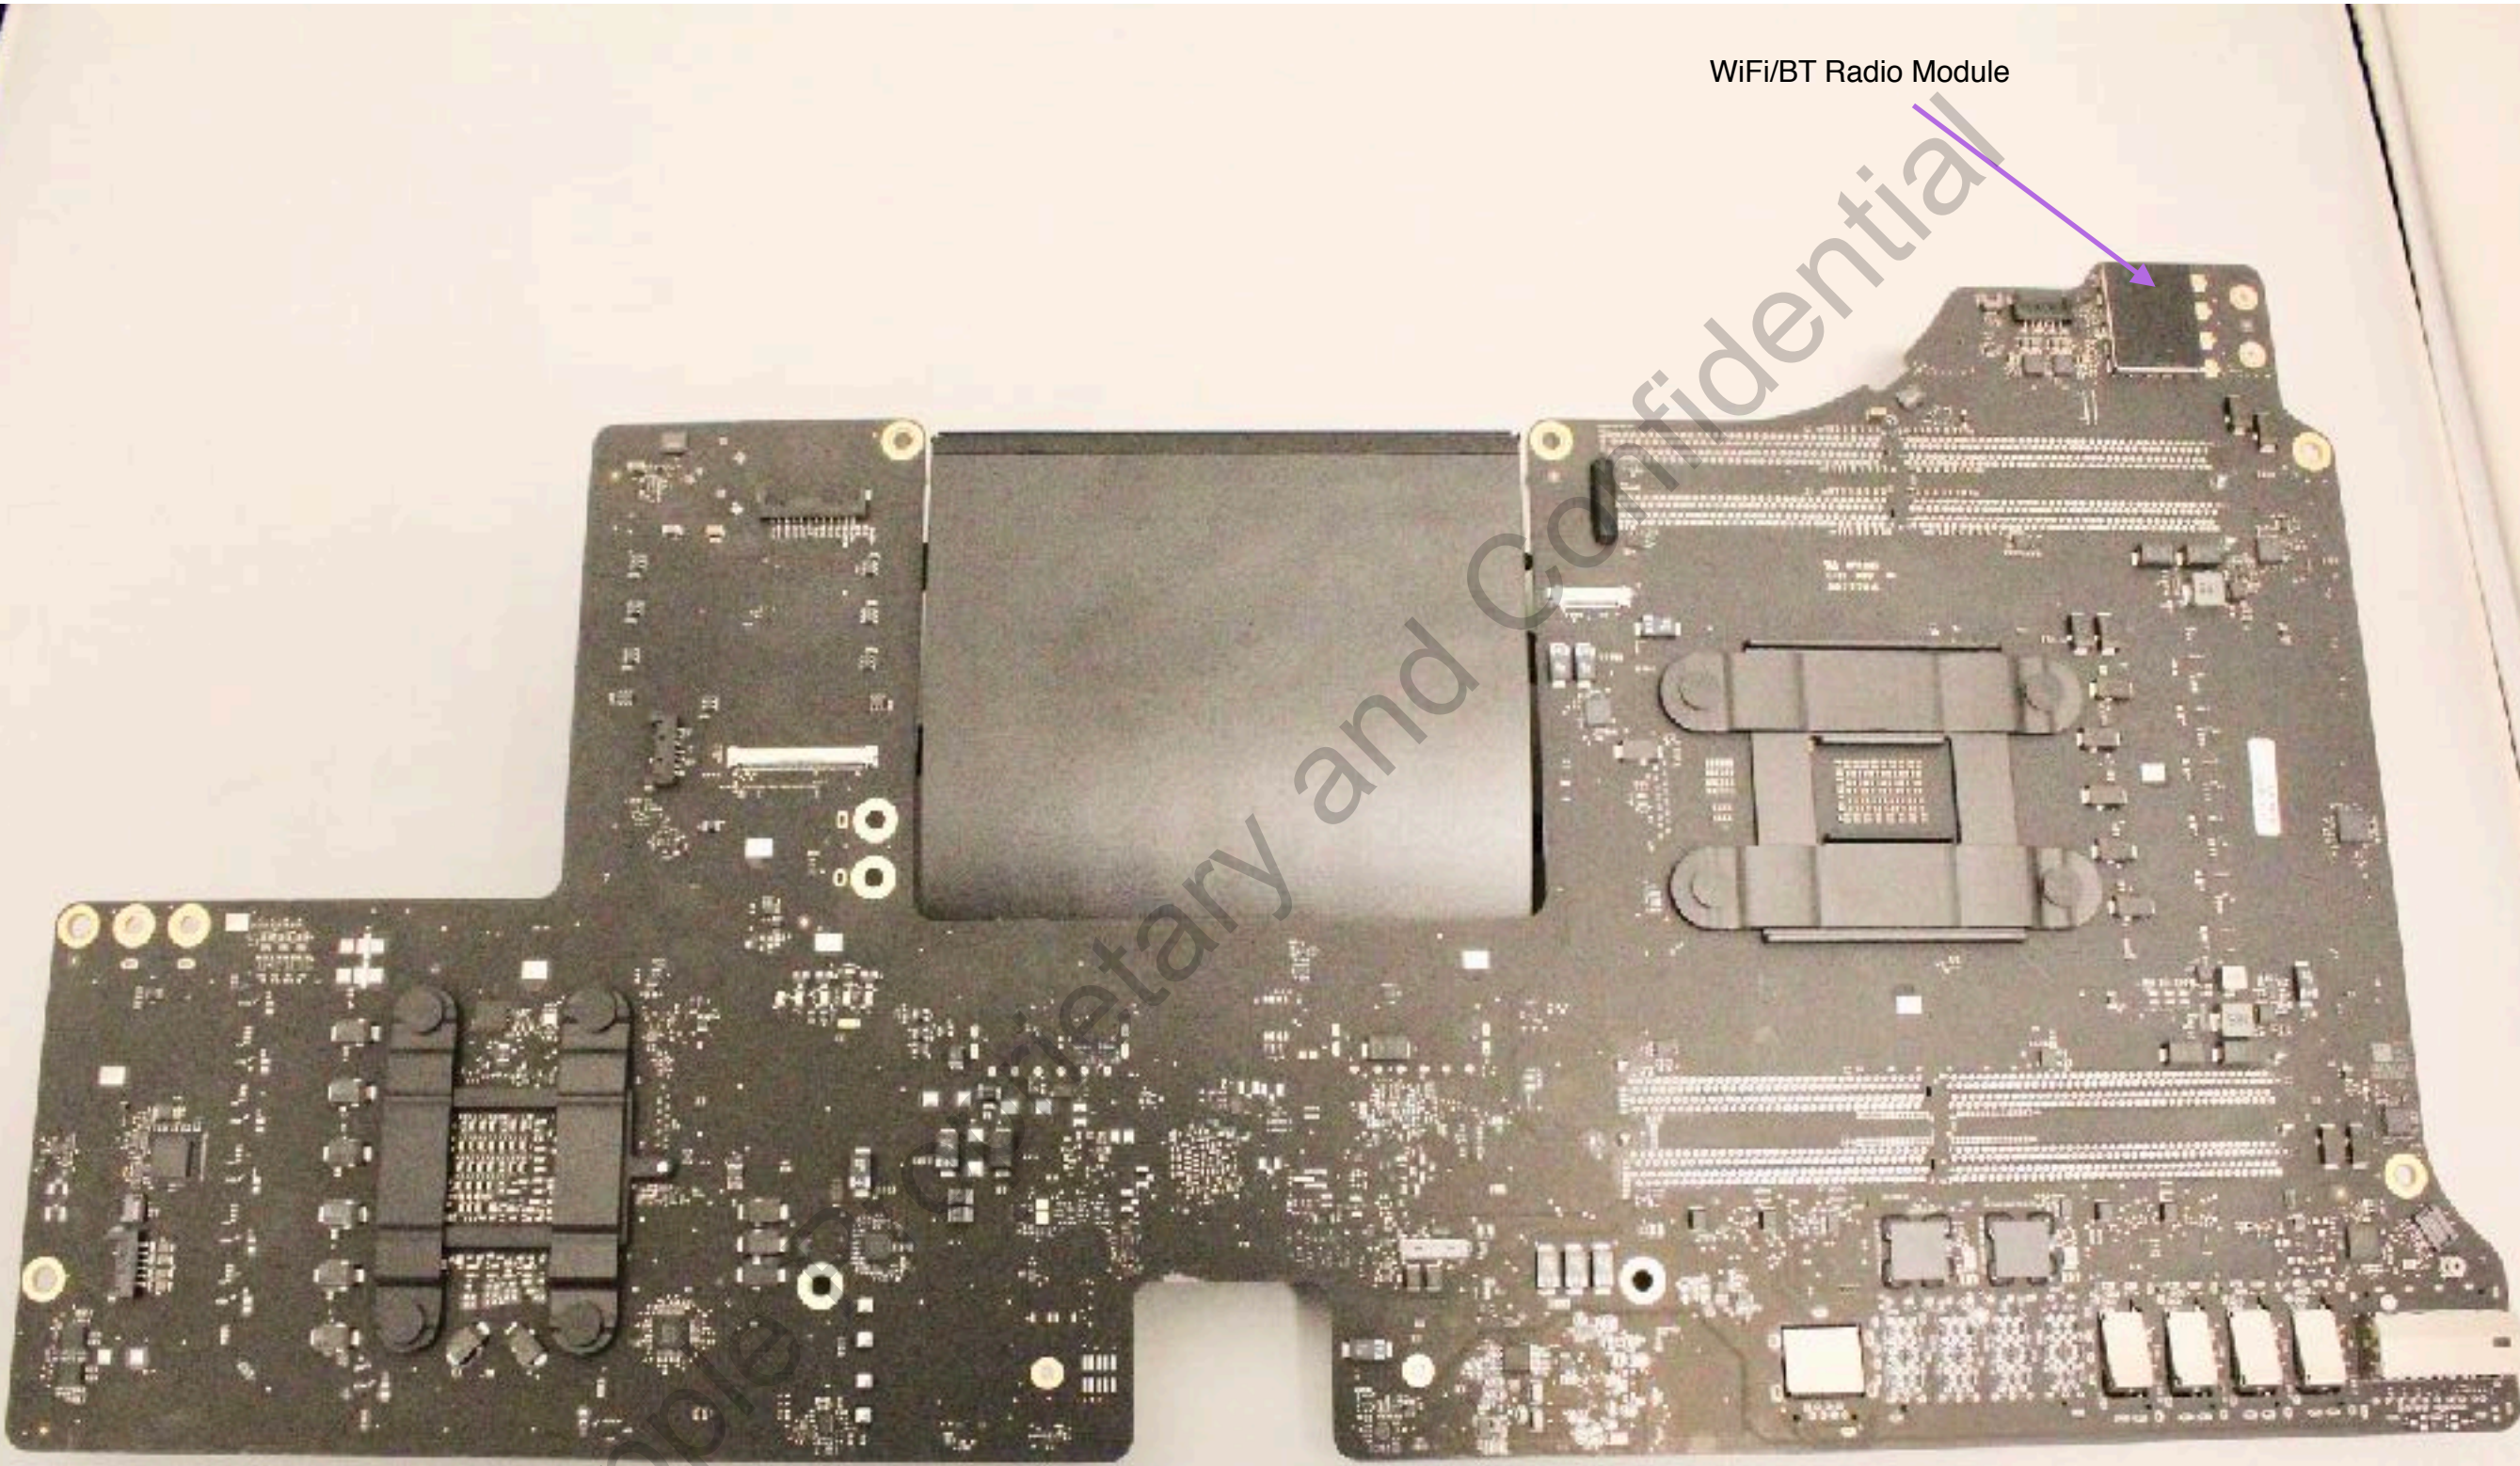

A1862 - LCD display open

A1862 -  
Logic Board - Front

WiFi/BT Radio Module

A1862  
Logic Board Back