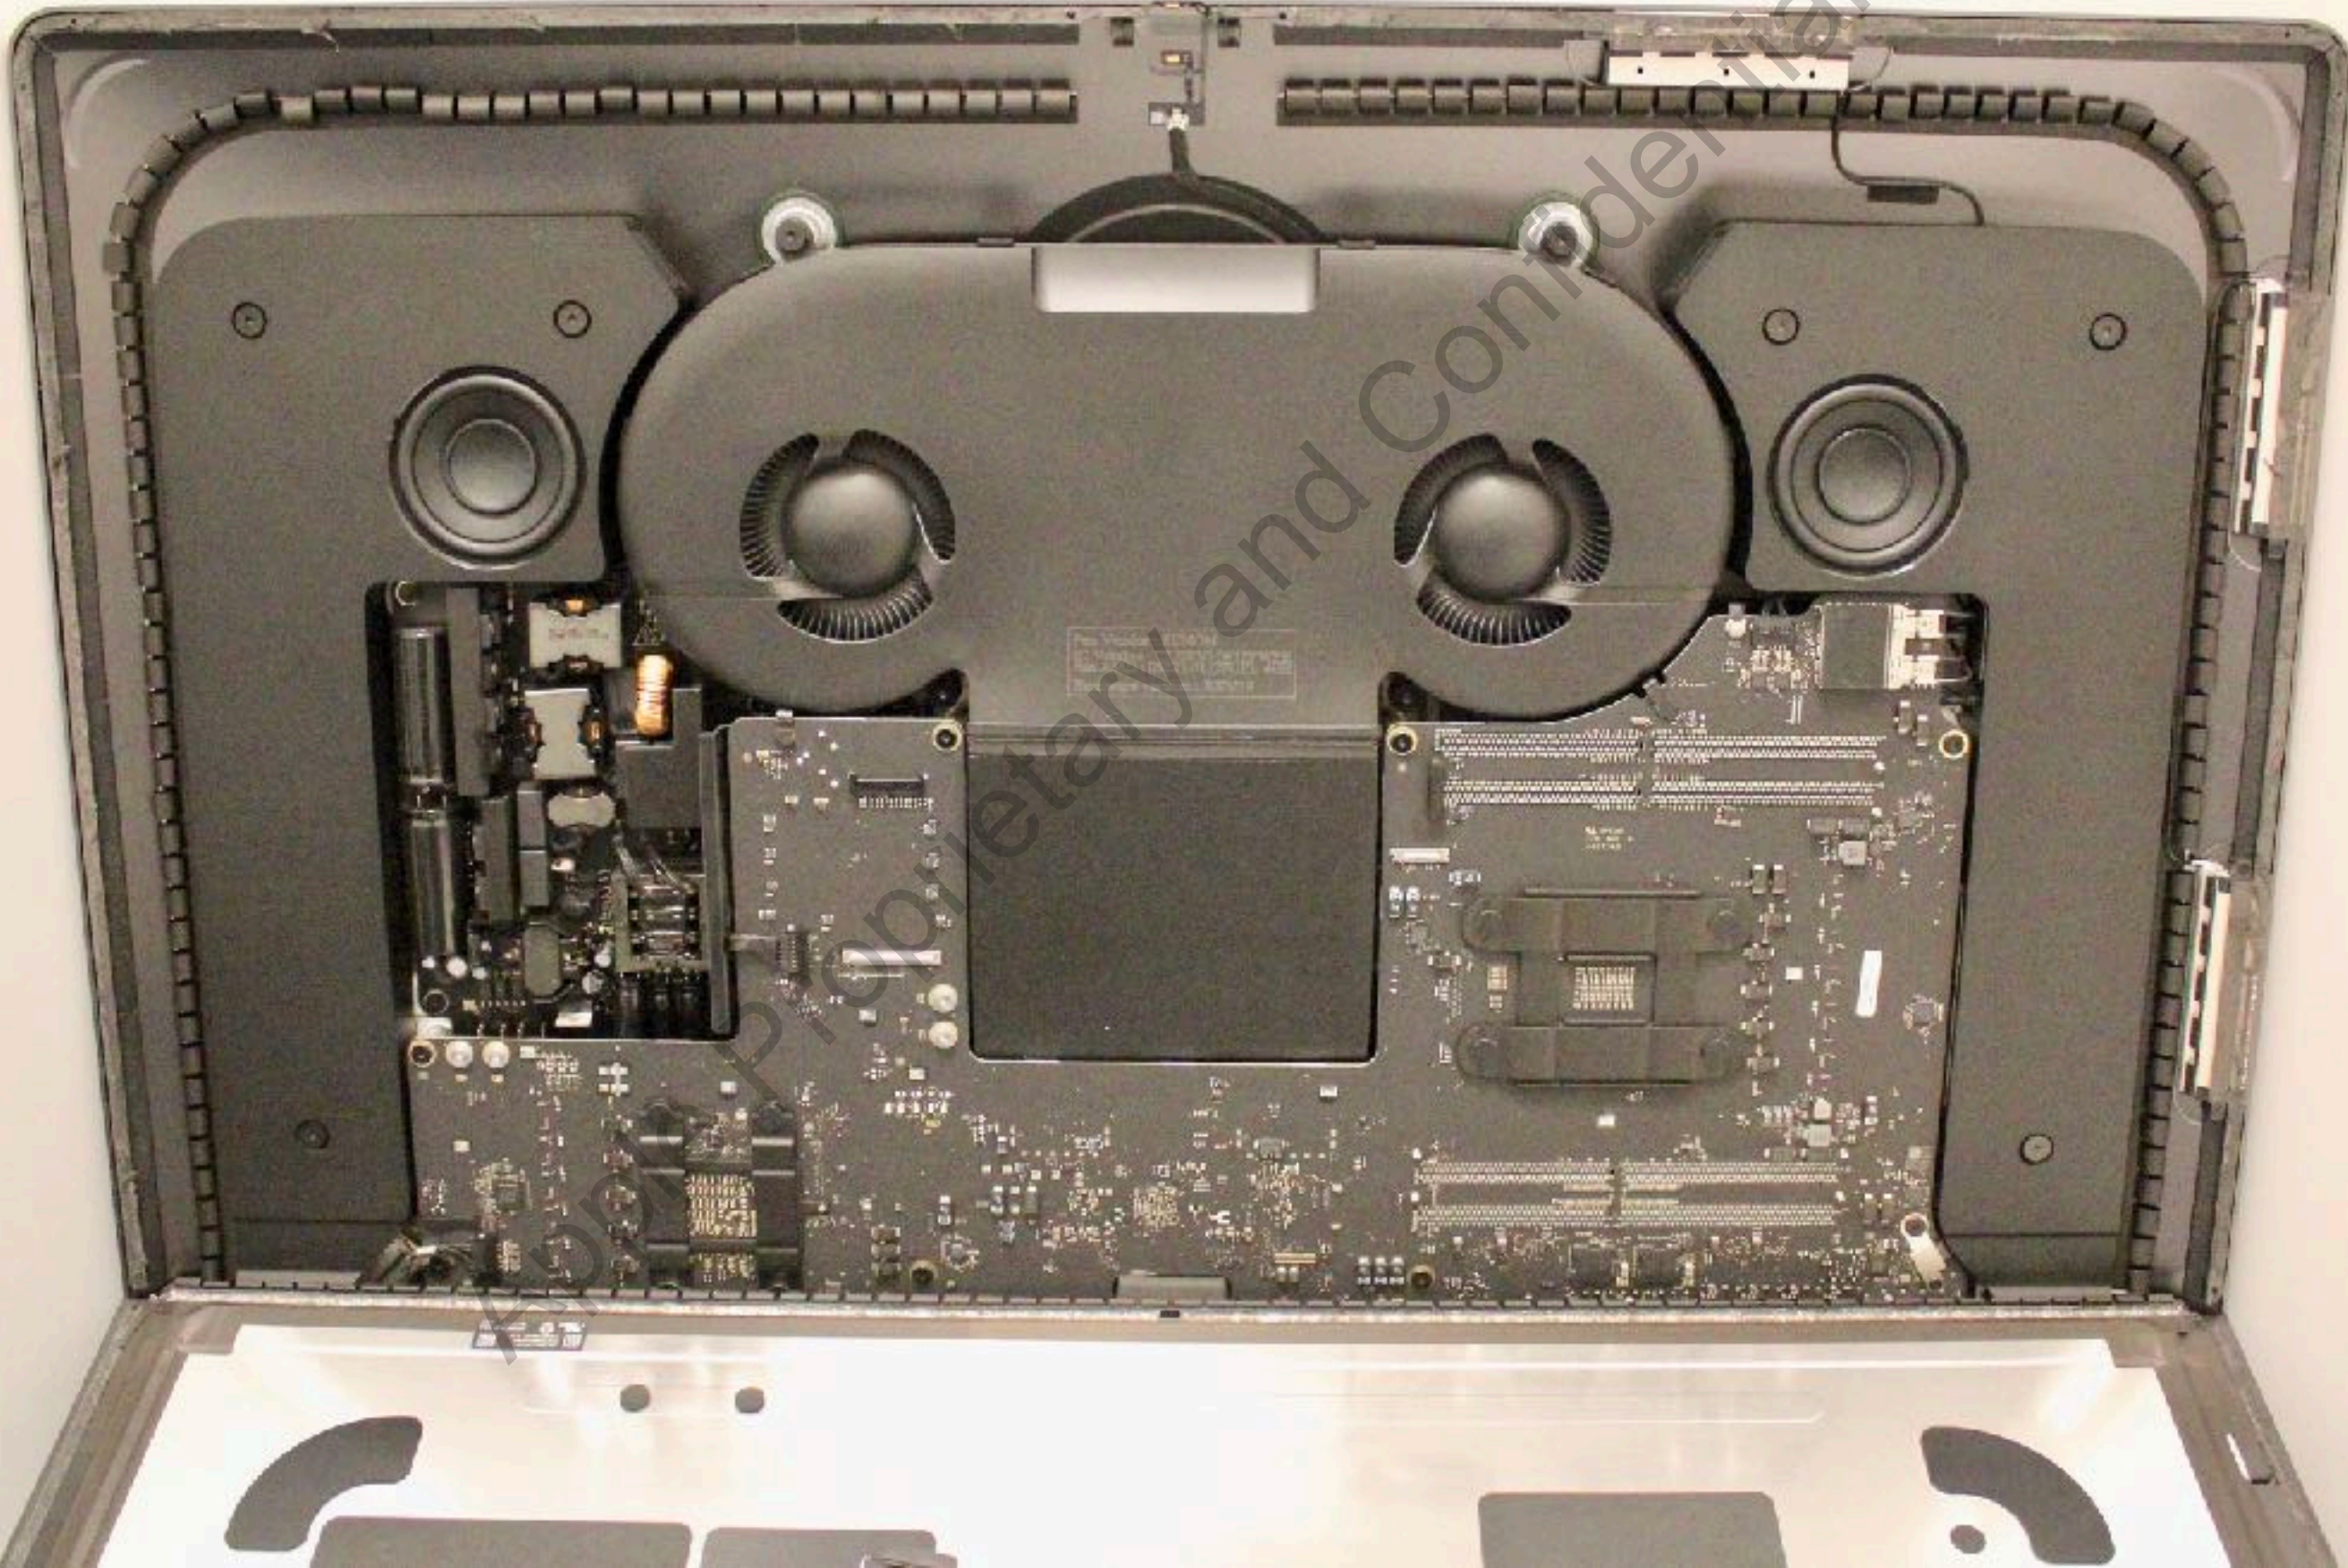

A1862 - LCD display open

A1862 -  
Logic Board - Front

WiFi/BT Radio Module

A1862  
Logic Board Back