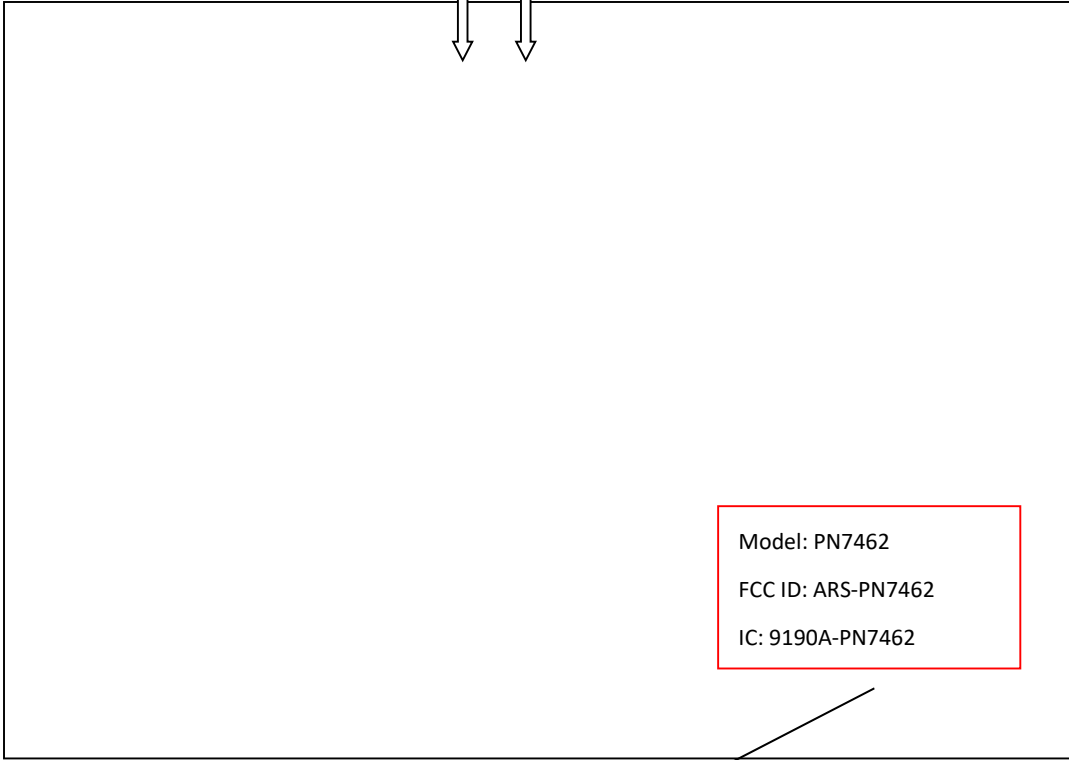

# FCC LABEL Sample location

EUT

Model: PN7462  
FCC ID: ARS-PN7462  
IC: 9190A-PN7462

Label location