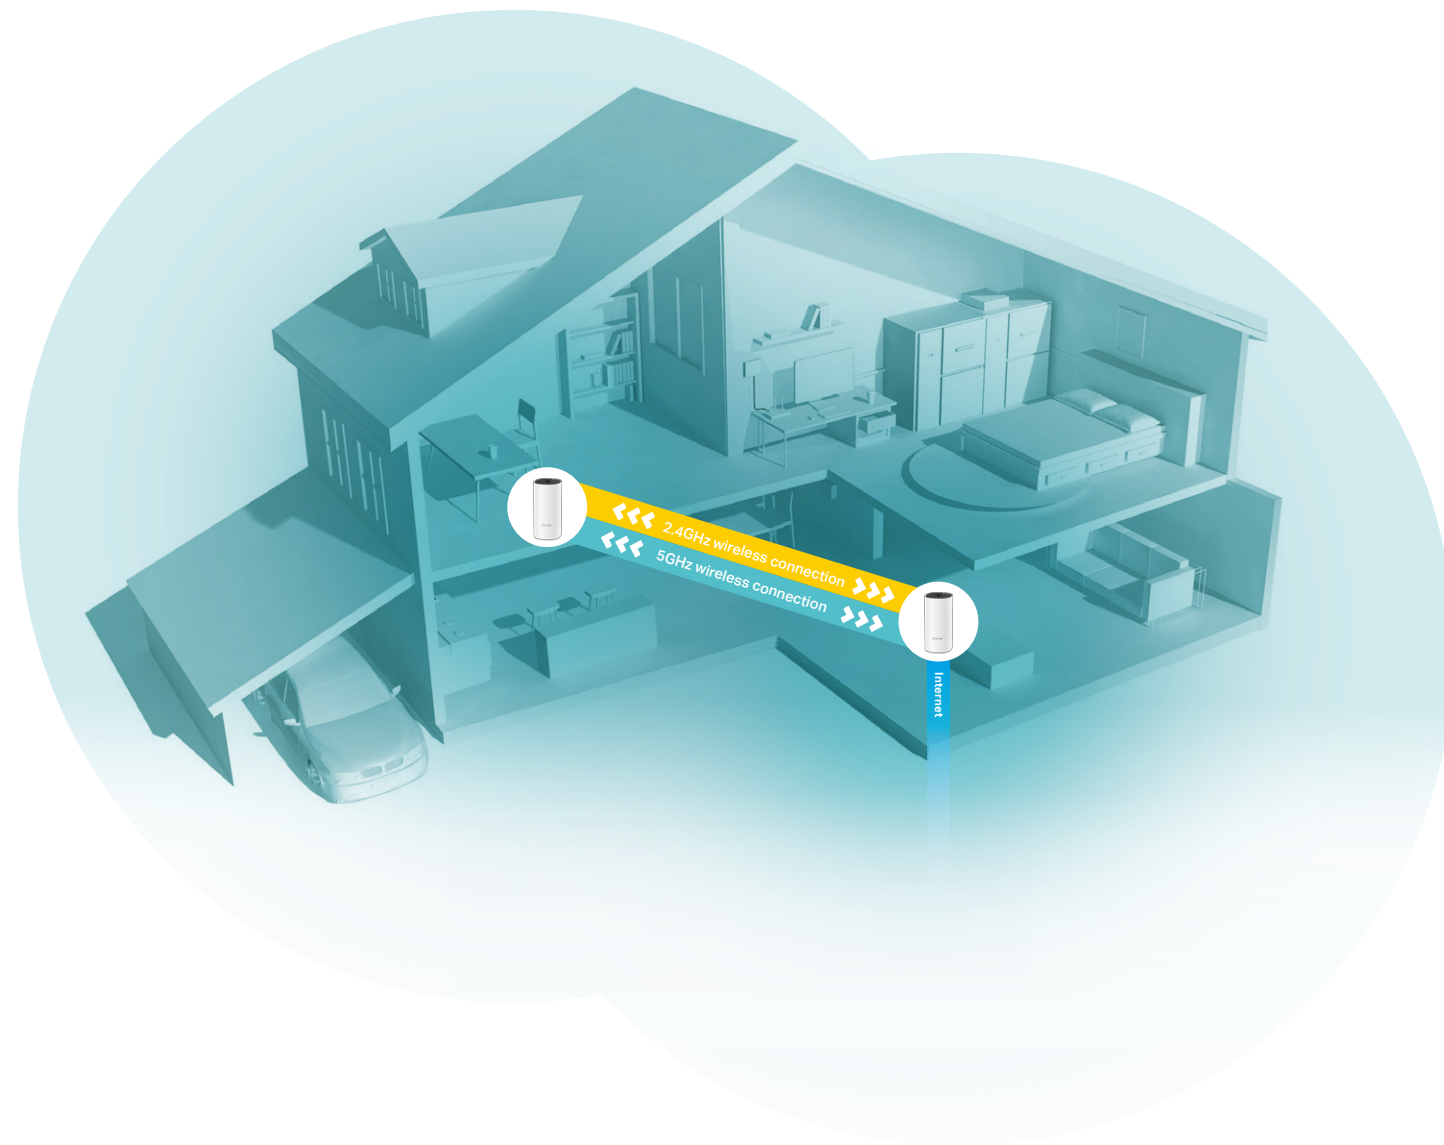

**deco**<sup>™</sup> | Whole Home Mesh Wi-Fi System  
Seamless Roaming | Parental Controls | Easy Setup

# AC1200 Whole Home Mesh Wi-Fi System

Deco M4

## Fast. Stable. Everywhere.

Deco is the simplest way to guarantee a strong Wi-Fi signal in every corner of your home. Enjoy fast, stable connections for an army of devices in a whole-home coverage. Setup is made easier with the Deco app there to walk you through every step.