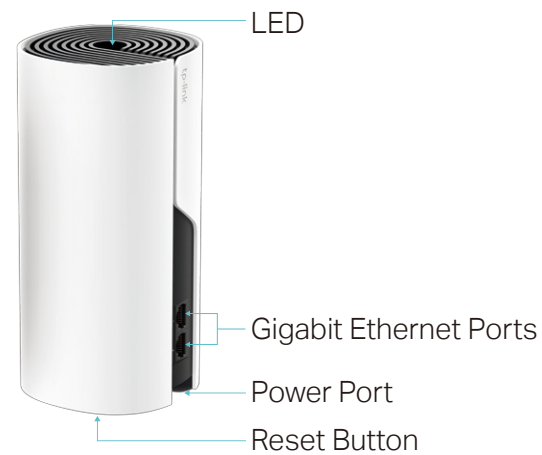

Specifications

Hardware

- Ports: 2 WAN/LAN Gigabit Ethernet Ports, 1 Power Port
- Buttons: 1 Reset button on the underside
- Antenna Type: 2 internal dual-band antennas per Deco unit
- Flash: 16 MB
- SDRAM: 128 MB
- Dimensions: 7.5 × 3.6 × 3.6 in. (190.5 × 90.7 × 90.7 mm)
- Power Adapter Input: 100-240V~ 50/60Hz 0.4A
- Power Adapter Output: 12V = 1.2A

Wireless

- Wireless Standards: IEEE 802.11 ac/n/a 5 GHz, IEEE 802.11 b/g/n 2.4 GHz
- Frequency: 2.4 GHz and 5 GHz
- Signal Rate: 867 Mbps at 5 GHz, 300 Mbps at 2.4 GHz
- Transmit Power: FCC: <30 dBm, CE: <20 dBm (2.4 GHz), <23 dBm (5 GHz)
- Wireless Security: WPA-PSK/WPA2-PSK

*Maximum wireless transmission rates are the physical rates derived from IEEE Standard 802.11 specifications. Range, coverage, and maximum quantity of connected devices are based on test results under normal usage conditions. Actual wireless data throughput, wireless coverage, and quantity of connected devices are not guaranteed and will vary as a result of 1) environmental factors, including building materials, physical objects, and obstacles, 2) network conditions, including local interference, volume and density of traffic, product location, network complexity, and network overhead, and 3) client limitations, including rated performance, location, connection quality, and client condition. Use of MU-MIMO requires clients to also support MU-MIMO.

Software

- Working Mode: Router, Access Point
- WAN Type:
  Dynamic IP/Static IP/PPPoE/L2TP/PPTP
- DHCP: Server, Client
- Quality of Service: WMM
- Firewall Security: SPI Firewall
- Protocols: Supports IPv4 and IPv6
- Guest Network: 2.4 GHz guest network x 1, 5 GHz guest network x 1
- Features: Parental Controls, QoS (Quality of Service), Reporting, Assisted Setup, Address Reservation, Port Forwarding, TP-Link DDNS, VLAN, IPv6, LED Control
- Management: Local Management, Remote Management

Others

- Certification: CE, FCC, IC, NCC, BSMI, IDA, RCM, JPA, JRF, VCCI, KC, RoHS
- Smartphone/Tablet Requirements:
  iOS 9.0 or later
  Android 4.3 or later
- Environment:
  Operating Temperature: 0°C~40°C (32°F~104°F)
  Storage Temperature: -40°C~70°C (-40°F~158°F)
  Operating Humidity: 10%~90% non-condensing
  Storage Humidity: 5%~90% non-condensing
- Package Contents for Deco M4 (3-pack):
  3 Deco units
  3 Power Adapters
  1 RJ45 Ethernet Cable
- Package Contents for Deco M4 (2-pack):
  2 Deco units
  2 Power Adapters
  1 RJ45 Ethernet Cable
- Package Contents for Deco M4 (1-pack):
  Installed independently or added to the existing system to provide greater coverage
  1 Deco unit
  1 Power Adapter
  1 RJ45 Ethernet Cable