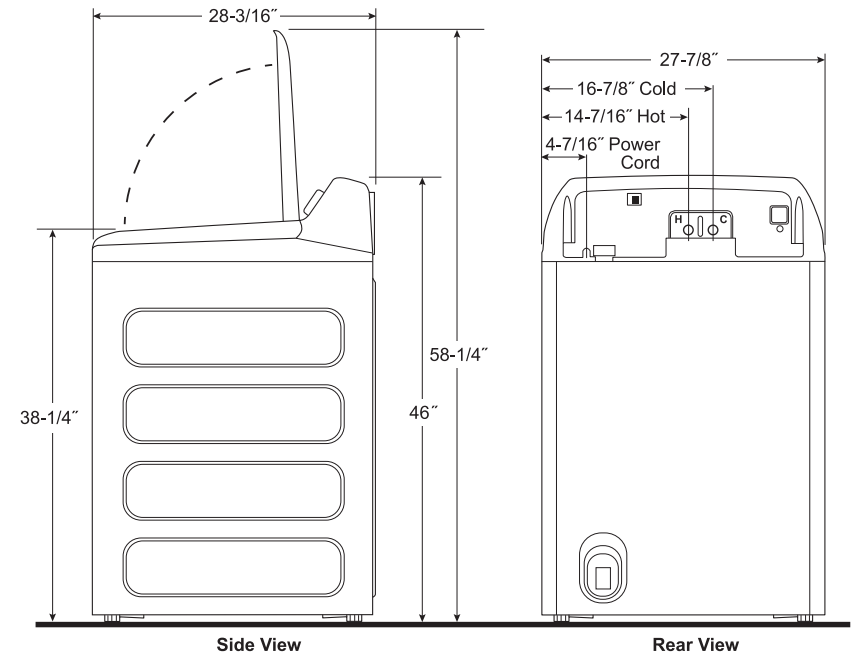

PTW605BSR/BPR

GE Profile™ 4.9 cu. ft. Capacity Washer
with Smarter Wash Technology and FlexDispense™

DIMENSIONS AND INSTALLATION INFORMATION (IN INCHES)

CIRCUIT REQUIREMENTS: An individual, properly-grounded branch circuit, with a three-prong grounding-type receptacle, protected by a 15 or 20 amp circuit breaker or a time-delay fuse, is required.

ELECTRICAL RATING: 120V, 60Hz, 10A

NOTE: Washer wall outlet must be located within 36" of service code entry. Wall outlet must not be located behind dryer.

INSTALLATION INFORMATION: Before installing, consult installation instructions packed with product for current dimensional data.