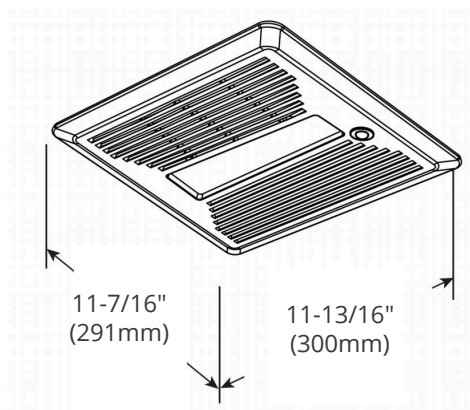

Light Grille

PART # OD-LLG-MS

HIGHLIGHTS

- Available in white colour
- Torsion springs included for easy installation
- 11" polymeric LED light grille with motion sensor

Compatible Fans
(sold separately)

ODC-1008 / 8003
ODD-100S / 100HS

Compact Series

SPECIFICATIONS

Model	OD-LLG-MS
Wattage	11W
Lumens	350 lmn
Colour Temperature	4200K (Natural White)

DIMENSIONS

Reference	QTY.	Remarks	Project:
			Location:
			Architect:
			Engineer:
			Contractor:
			Submitted by:
			Date: