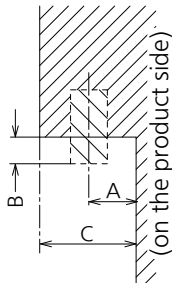

Magnified figure of terminal b

Magnified figure of terminal a

SECTION A-A

SECTION B-B

Sectional view of terminal a
(MICRO SD / SERIAL IN / LAN / USB TYPE-C /
USB TYPE-A / USB TYPE-A)

Terminal a
55SQE2W Terminal (Bottom)

Units : mm (inches)

	MICRO SD	SERIAL	LAN	USB TYPE-C	USB TYPE-A
A	5.1 (0.2)	7.7 (0.3)	9.3 (0.36)	4.8 (0.18)	7.3 (0.28)
B	-	0.7 (0.02)	5.1 (0.2)	-	-
C	27.0 (1.06)				

Sectional view of terminal b
(HDMI OUT / HDMI 1 / DisplayPort INPUT /
AUDIO OUT / IR IN / HDMI 4 / HDMI 3 / HDMI 2)