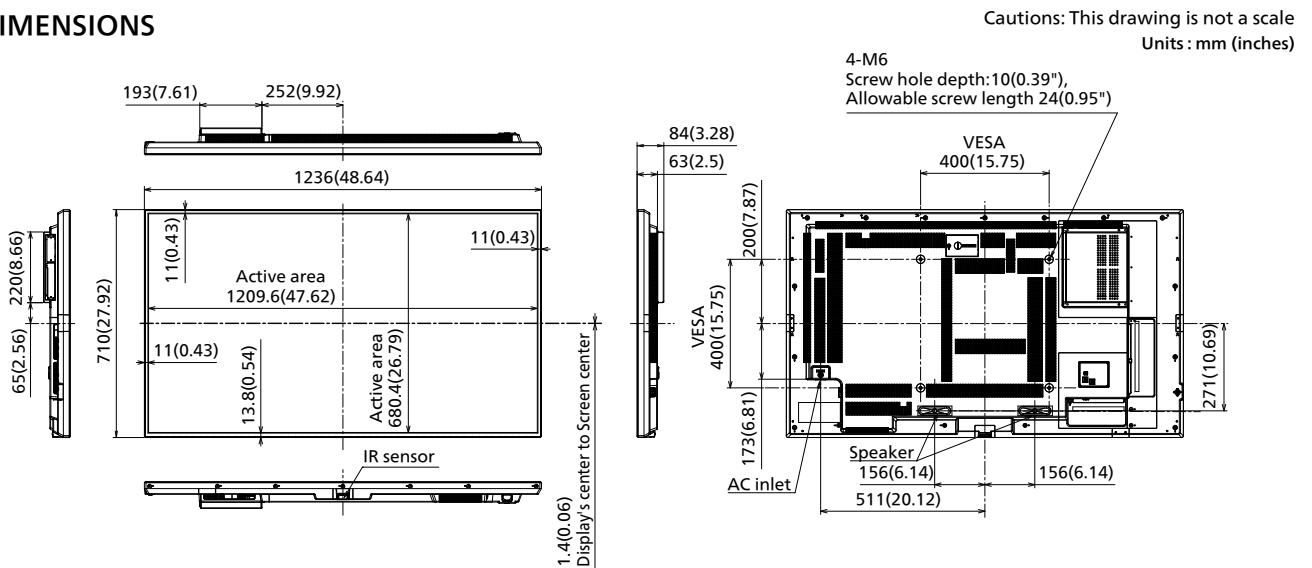

INCLUDED ACCESSORIES

- Remote Control - Batteries (AA Size) x 2
- AC cord x 3 (USA/EU/UK/AUS) (approx. 2 m (78.7"))
- IR sensor x 1 (cable length approx. 1480 mm (4.85 ft))
- IR Sensor Holder x 1 (Screw x 2)
- RS232C cable x 1 (Approx. 1 m (3.28 ft)) - Clamper x 3
- VESA spacers x 4 (Spacer : H 22 mm (0.87"), Φ 25 mm (0.99"), Screw : M6 42 mm (1.65"))
- (Spacers H 22 mm (0.87") Φ 25 mm (0.99"))

STANDARD (CERTIFICATIONS)

SAFETY REGULATIONS	UL 62368-1, CSA C22.2 No. 62368-1 EN62368-1 AS/NZS 62368.1
RADIATION REGULATIONS	FCC 47 CFR Part 15 Subpart B, ICES-003 EN55032, EN55035, EN61000-3-2, EN61000-3-3 AS/NZS CISPR 32

WIRELESS LAN

Compliance standard	IEEE 802.11 a/b/g/n/ac Dualband (Wireless LAN Standard protocol)
Channel	CH 1-13, CH 36-64, CH 100-140
Communication range	Approx. 30 m (Depends on usage environment)

Bluetooth®

Supported version	Bluetooth® 5.1 with BLE
Profile	HID / A2DP

REMOTE CONTROL TRANSMITTER

Power Requirements	DC 3 V (AA Size batteries x 2)
Operating distance¹	Approx. 7 m/23 ft
Weight	Approx. 111 g (3.92 oz) including batteries
Dimensions (W x H x D)	51 x 161 x 27 mm (2.00" x 6.34" x 1.07")

1 When operated directly in front of the display screen.

OPTIONAL ACCESSORIES

Early warning software	ET-SWA 100 / 105 series

DIMENSIONS