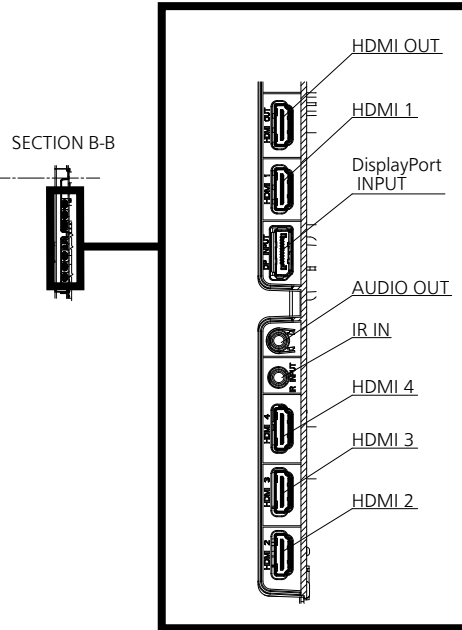

INCLUDED ACCESSORIES

- Remote Control - Batteries (AA Size) x 2
- AC cord x 3 (USA/EU/UK/AUS) (approx. 2 m (78.7"))
- IR sensor x 1 (cable length approx. 1480 mm (4.85 ft))
- IR Sensor Holder x 1 (Screw x 2)
- RS232C cable x 1 (Approx. 1 m (3.28 ft)) - Clamper x 3
- VESA spacers x 4 (Spacer : H 22 mm (0.87"), Φ 25 mm (0.99"), Screw : M6 42 mm (1.65"))
- (Spacers H 22 mm (0.87") Φ 25 mm (0.99"))

Note

- An auto detected signal format may be differently displayed from the actual input signal.
- [i] shown after the number of dots of resolution means the interlace signal.

● Drawing of terminals

View from back

Magnified figure of terminal b

Magnified figure of terminal a

SECTION A-A

SECTION B-B

Sectional view of terminal a
(MICRO SD / SERIAL IN / LAN / USB TYPE-C /
USB TYPE-A / USB TYPE-A)

Terminal a
55SQE2W Terminal (Bottom)

Units : mm (inches)

	MICRO SD	SERIAL	LAN	USB TYPE-C	USB TYPE-A
A	5.1 (0.2)	7.7 (0.3)	9.3 (0.36)	4.8 (0.18)	7.3 (0.28)
B	-	0.7 (0.02)	5.1 (0.2)	-	-
C	27.0 (1.06)				

Sectional view of terminal b
(HDMI OUT / HDMI 1 / DisplayPort INPUT /
AUDIO OUT / IR IN / HDMI 4 / HDMI 3 / HDMI 2)