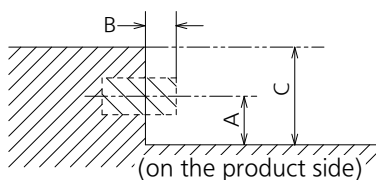

Magnified figure of terminal b

Magnified figure of terminal a

SECTION A-A

SECTION B-B

Sectional view of terminal a
(MICRO SD / SERIAL IN / LAN / USB TYPE-C /
USB TYPE-A / USB TYPE-A)

Terminal a
55SQE2W Terminal (Bottom)

Units : mm (inches)

	MICRO SD	SERIAL	LAN	USB TYPE-C	USB TYPE-A
A	5.1 (0.2)	7.7 (0.3)	9.3 (0.36)	4.8 (0.18)	7.3 (0.28)
B	-	0.7 (0.02)	5.1 (0.2)	-	-
C	27.0 (1.06)				

Sectional view of terminal b
(HDMI OUT / HDMI 1 / DisplayPort INPUT /
AUDIO OUT / IR IN / HDMI 4 / HDMI 3 / HDMI 2)