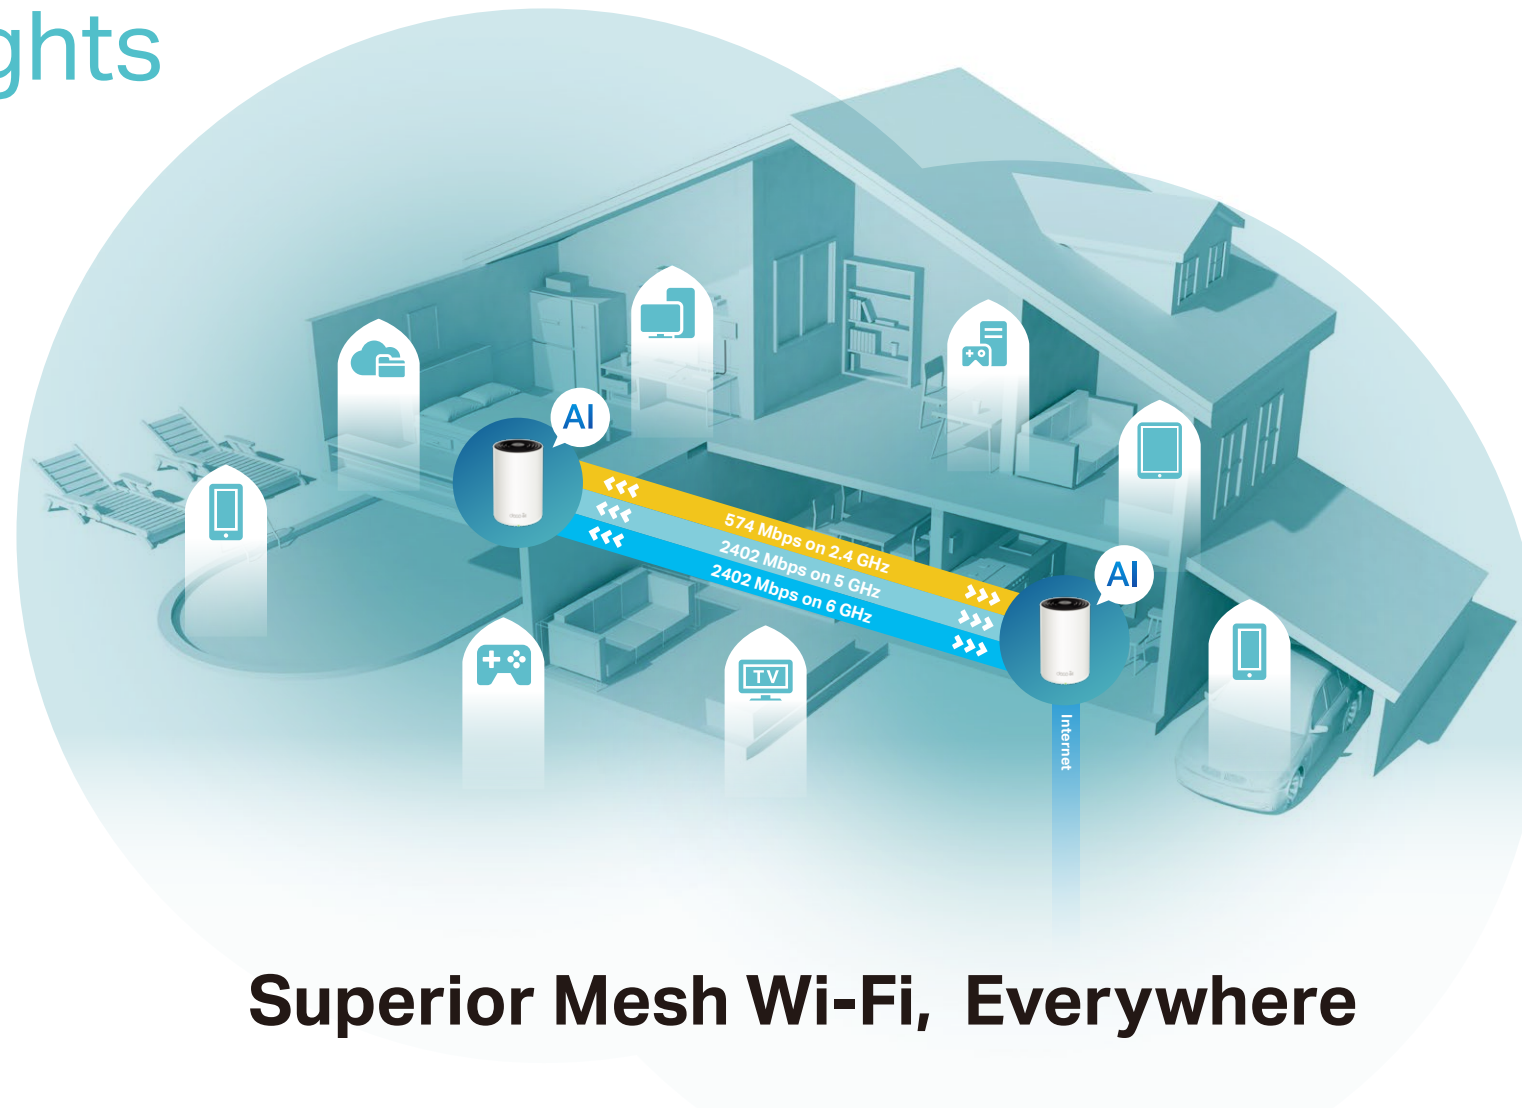

Superior Mesh Wi-Fi, Everywhere

AXE5400 Pro

Tri-Band Mesh Wi-Fi 6E System

Deco XE75 Pro

Wi-Fi 6E

Highlights

Superior Mesh Wi-Fi, Everywhere

Wi-Fi 6E Huge Leap Forward for Wi-Fi

Robust High-Speed Connections

Experience ultra-fast Wi-Fi with more connected devices thanks to the brand-new 6 GHz band. The added 160 MHz channels prevent competition over bandwidth and drops in speed.