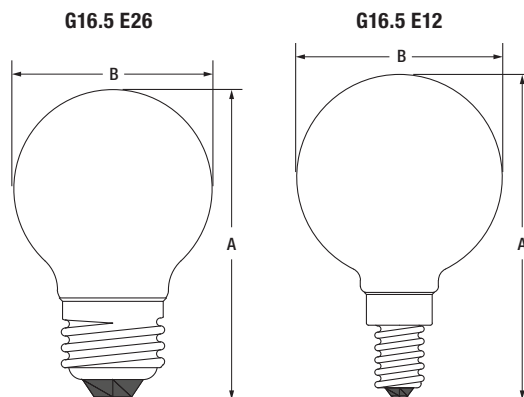

*FCC Title 47 CFR, Part 15 Subpart B Class B

Specification Data

Catalog #	Type
Project	
Comments	
Prepared by	

Ordering Guide

LED	XX	G16.5	X	DIM	9	XX	XX	13Y	TL	BL2
LED	Wattage 4 = 4 Watts 4.5 = 4.5 Watts 5.5 = 5.5 Watts	Lamp Type G16.5	Base Type Blank = Medium C = Candelabra	DIM = Dimmable	CRI 9 = 90	Color Temperature 27 = 2700K 50 = 5000K	Bulb Finish CL = Clear F = Frosted	Lamp Life 13Y = 13 Year Life	TL = Natural with TruWave Technology™	BL2 = 2PK Blister

Physical Information

	(A) Height inches (mm)	(B) Diameter inches (mm)
G16.5 E26	3.03 (77)	1.97 (50)
G16.5 E12	3.11 (79)	1.97 (50)

Color Quality Comparison

LEDVANCE LLC
 200 Ballardvale Street
 Wilmington, MA 01887 USA
 Phone 1-800-LIGHTBULB (1-800-544-4828)
 www.sylvania.com