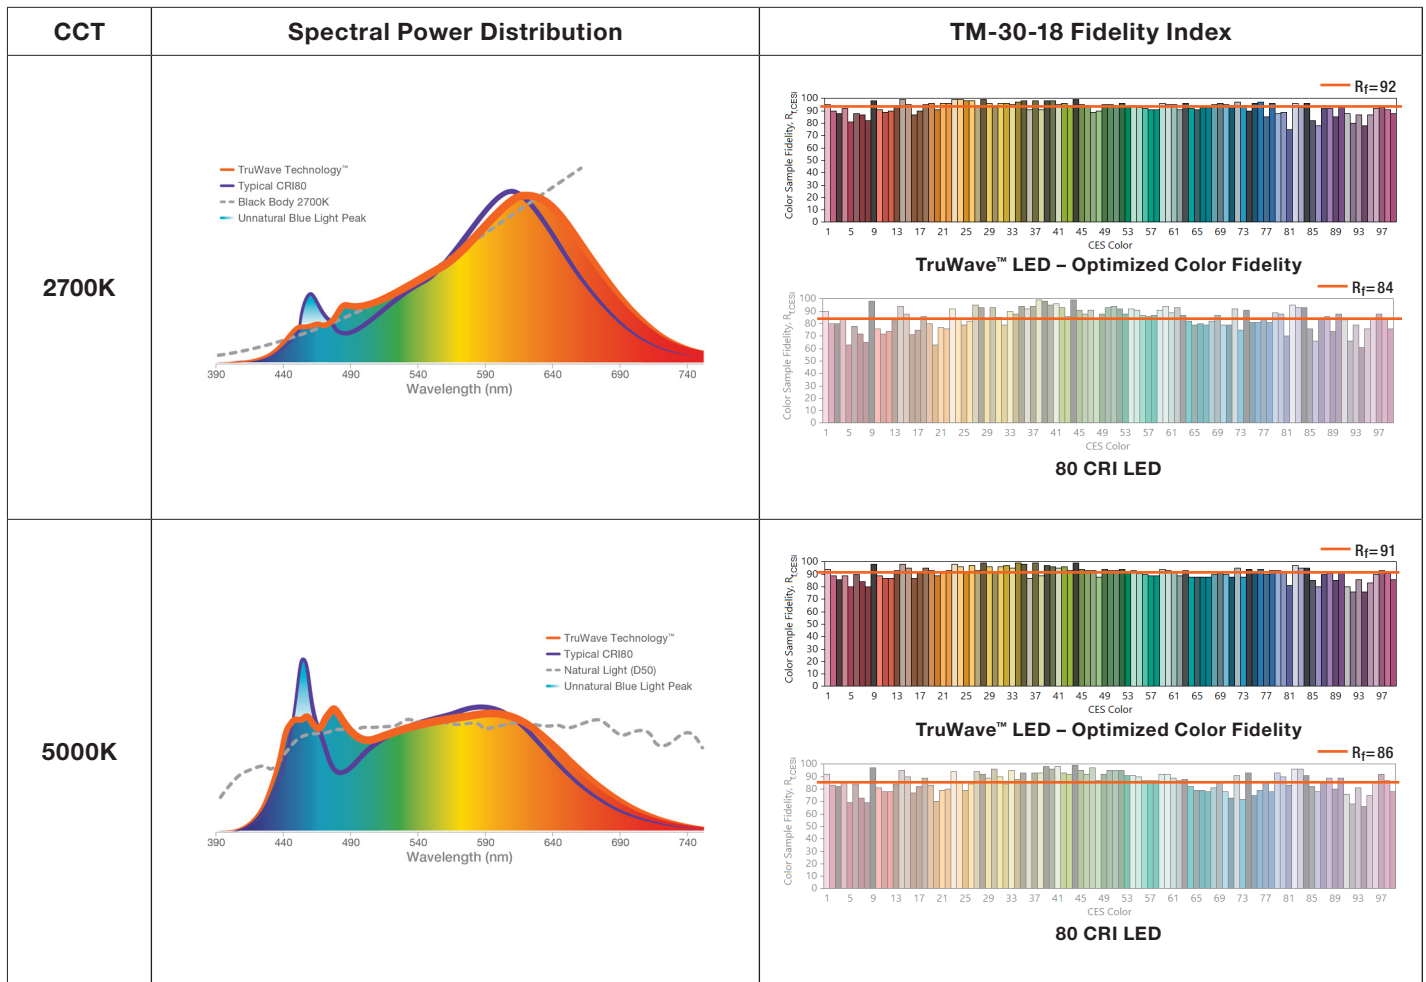

Color Quality Comparison

LEDVANCE LLC
200 Ballardvale Street
Wilmington, MA 01887 USA
Phone 1-800-LIGHTBULB (1-800-544-4828)
www.sylvania.com

SYLVANIA and LEDVANCE are registered trademarks.
All other trademarks are those of their respective owners.
Licensee of product trademark SYLVANIA in general lighting.
Specifications subject to change without notice.