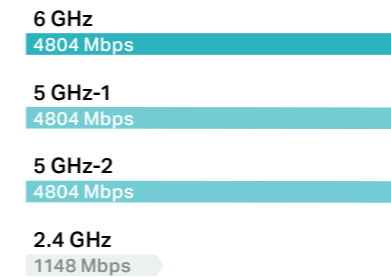

Exploring the New Era of Home Wi-Fi

BE9300 Tri-Band Wi-Fi 7 Router

Archer BE550

Wi-Fi 7

Wi-Fi 6E Routers

Beyond Fast

AXE16000 Quad-Band Wi-Fi 6E Router

Archer AXE300

Wi-Fi 6E
Greenfield 6 GHz Band

Quad-Band
Maximized Capacity

Dual 10G Ports
Flexible Connectivity

Archer BE550

BE9300 Tri-Band Wi-Fi 7 Router

BE9300 Tri-Band Wi-Fi 7
5760 Mbps (6 GHz) + 2880 Mbps (5 GHz) + 574 Mbps (2.4 GHz)

Cutting-Edge Processing
Quad-Core CPU

2.5G Multi-Gig Ports
1 × 2.5 Gbps WAN, 4 × 2.5 Gbps LAN

Archer BE230

BE3600 Dual-Band Wi-Fi 7 Router

BE3600 Dual-Band Wi-Fi 7
2880 Mbps (5 GHz) + 688 Mbps (2.4 GHz)

Cutting-Edge Processing
Quad-Core CPU

2.5G Multi-Gig Ports
1 × 2.5 Gbps WAN, 1 × 2.5 Gbps LAN, 3 × 1.0 Gbps LAN

Up to 16 Gbps Quad-Band Wi-Fi and 10 Gbps Wired Connectivity

Top-Notch Hardware Brings Premium Connectivity

Unrivaled Speed for Multiple 8K

Stream multiple 8K videos with AXE16000 quad-band Wi-Fi speed. Boosted by 1024-QAM and HE160, AXE300 delivers astonishing wireless speeds with ultra-wide bandwidth, enabling instantaneous multi-stream media playback.

Cutting-Edge Processing

Combining quad-band Wi-Fi with a powerful Quad-Core CPU, Archer AXE300 provides sixteen simultaneous data streams to open up more bandwidth and help your devices operate at full speed.

Multi-Gig Wired Performance

Equipped with two 10G ports—one RJ45 port and a RJ45/SFP+ combo port—Archer AXE300 provides flexible support for both fiber and copper connections. AXE300's additional 2.5G port, 4 Gigabit ports, and USB 3.0 port make it an ideal solution for future-proofing your home network.

Wi-Fi 6E: Higher Efficiency, Greater Capacity