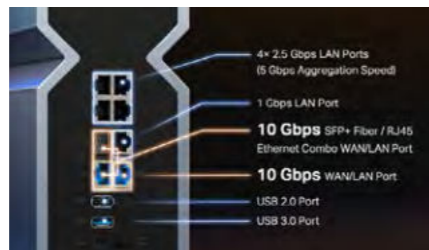

10G Multi-Gig Internet Connection

Don't waste your gigabit internet access. BE900 is equipped with a 10 Gbps WAN/LAN Port, a 10 Gbps SFP+/RJ45 Combo WAN/LAN Port, and four 2.5 Gbps LAN ports, ensuring maximum flexibility and boosted throughput. With SFP+, NAS can be provided with high-speed fiber data transmissions.

Cutting-Edge Processing

Combining Quad-band Wi-Fi with a powerful Quad-Core CPU, Archer BE900 provides sixteen simultaneous data streams to open up more bandwidth and help your devices operate at full speed.