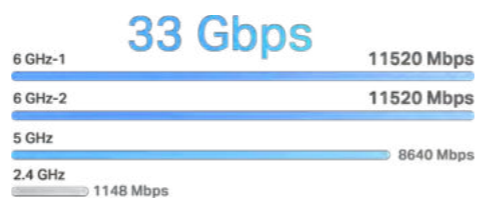

True Whole Home Multi-Gigabit Mesh Wi-Fi

BE33000 Mesh Wi-Fi 7 System

Deco BE95

True Whole Home Multi-Gigabit Mesh Wi-Fi

BE22000 Mesh Wi-Fi 7 System

Deco BE85

33 Gbps Deco Mesh and Whole Home Multi-Gig Coverage

As the flagship high-end Wi-Fi 7 Mesh system, Deco BE95 features the latest 6 GHz, 320 MHz bandwidth, and 4K-QAM to deliver a combined speed of up to 33 Gbps across 16 streams for comprehensive multi-gigabit home coverage.

Ultra-Fast Quad-Band Experience with 16 Streams

Deco BE95, a Wi-Fi 7 powered quad-band system, boosts overall speeds up to a stunning 33 Gbps, ideal for demanding applications like 8K video and cloud gaming.