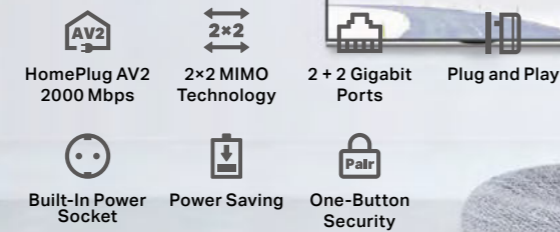

HomePlug AV2 Passthrough Powerline Adapters

Extend Reliable Gigabit Network Using Existing Electrical Wiring

AV2000 Gigabit Passthrough Powerline Starter Kit

TL-PA9020P KIT

*2x TL-PA9020P

Extend Reliable Gigabit Network Using Existing Electrical Wiring

AV1000 2-Port Gigabit Passthrough Powerline Starter Kit

TL-PA7027P KIT

*2x TL-PA7027P