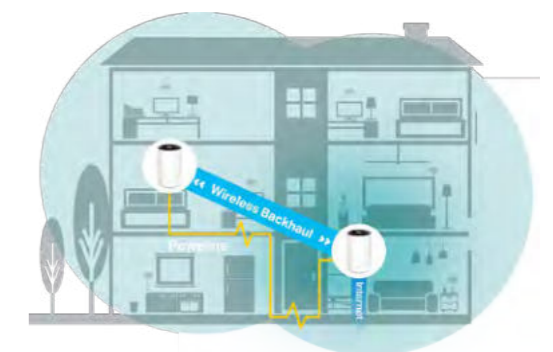

Wireless and Wired Backhaul Aggregation

Deco can connect wireless and wired backhaul with each unit simultaneously across different bands. This way, it delivers broader coverage with more stable and reliable connections.

For Wi-Fi 7 Deco, the system's combined backhaul aggregation flow rate is increased thanks to MLO. This helps further improve the overall throughput and reduce latency.

Powerline Hybrid Backhaul

Powerline and wireless connections work together between Deco units to create stronger and more stable connections, reducing the impact of walls and other obstacles on signals.