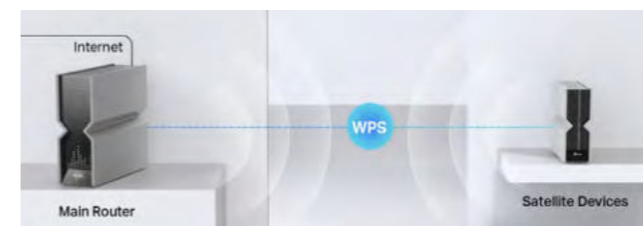

▶ One-Click Settings

Simply choose your main router and satellite devices, then press their WPS buttons.² Seamless Mesh Wi-Fi is as simple as that.