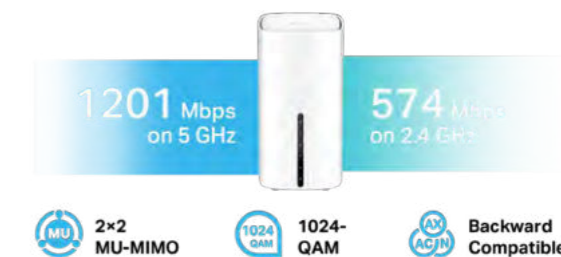

› AX1800 – Powerful Wi-Fi 6

Archer AX1800 brings you incredibly fast dual-band speeds up to 3x faster than the previous AC generation of Wi-Fi, perfect for vivid 8K/4K streaming, intense online gaming, and more.