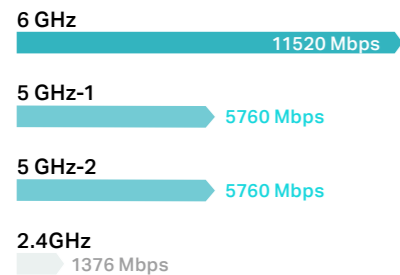

Up to 24 Gbps Quad-Band Wi-Fi and 10 Gbps Wired Connectivity

Top-Notch Design to Match Your Quality of Life

Quad-Band BE24000 Speeds for Multiple 8K

Stream multiple 8K videos with BE24000 Quad-band Wi-Fi speeds. Boosted by 4096-QAM and HE320, BE900 delivers astonishing wireless speeds with ultra-wide bandwidth, enabling instantaneous multi-stream media playback.