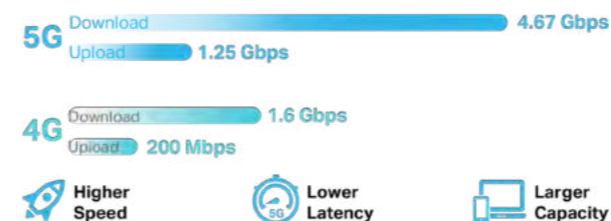

› Superior 5G – A Revolutionary Experience

5G greatly boosts the download speed up to 4.67 Gbps. It brings fast responsive network connections with only 1 ms latency. At the same time, NX200 is backward compatible with 4G mode.