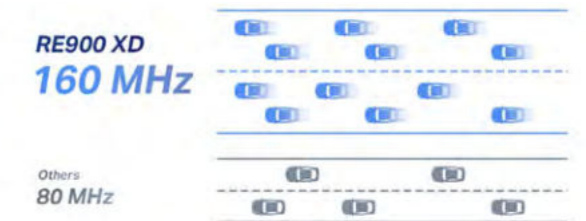

160 MHz Channel Bandwidth

Expands bandwidth to double the network speed of traditional 80 MHz.