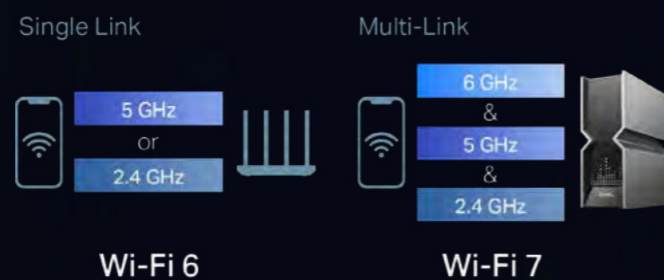

46 Gbps

Wi-Fi Like Never Before

What Does Wi-Fi 7 Bring?

With the upcoming 7th generation of Wi-Fi, the ultimate online experience will be unleashed.

4.8× Faster
Wi-Fi 7 accelerates throughput up to 46 Gbps.

100× Lower Latency*
Worst Case Latency is 100× better compared to Wi-Fi 6 with 15× better AR/VR performance.

5× Network Capacity*
With 320 MHz and MLO (Multi-Link Operation), Wi-Fi 7 provides up to 5× greater capacity than Wi-Fi 6.

*Data is from Broadcom. Maximum wireless signal rates are the physical rates derived from IEEE Standard 802.11 specifications. Actual wireless data throughput and wireless coverage are not guaranteed and will vary as a result of network conditions, client limitations, and environmental factors, including building materials, obstacles, volume and density of traffic, and client location.

Up to 320 MHz on 6 GHz: Express Data on the Latest Band

Access to the 6 GHz frequency brings more bandwidth, faster speeds, and lower latency, opening up resources for future innovations in AR/VR, 8K streaming, and more.

The Wide and Clear 6 GHz Band

Unlike the 2.4 GHz and 5 GHz that are filled with signals from microwave ovens, radio, phones, radar, satellite equipment, and Bluetooth, the 6 GHz band brings cleaner and wider band resources to Wi-Fi.

Double the Width, Double the Speed

Wi-Fi 7 unleashes the full potential of the 6 GHz band to double the bandwidth of the last generation. Extending channel width to 320 MHz also enables many more simultaneous transmissions at the fastest possible speeds.

Preamble Puncturing: No Waste, No Congestion