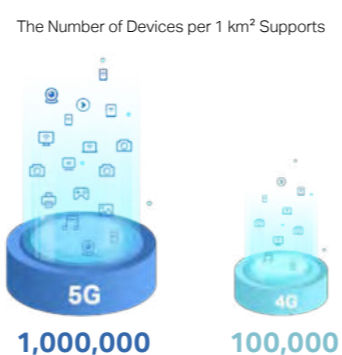

Denser Connections