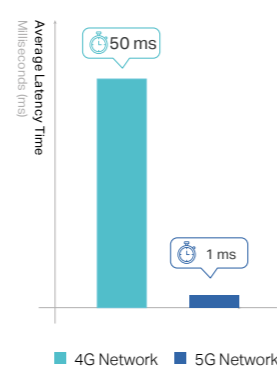

Lower latency, down to 1ms