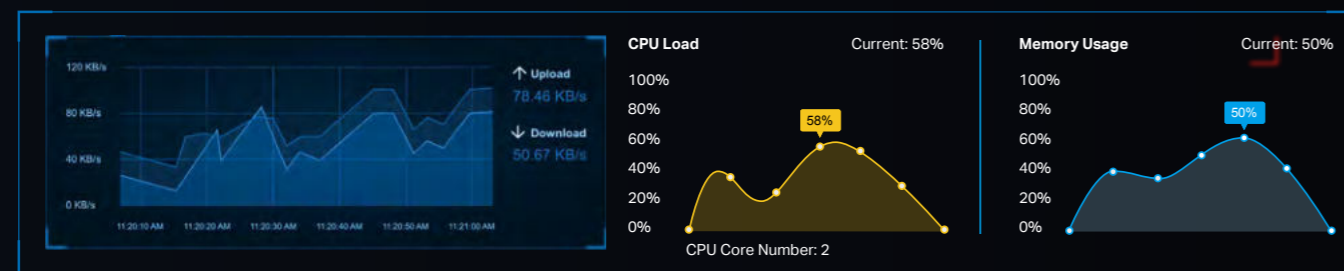

Game Center – Crafted for Winning

Game Center on Archer GE800 focuses on what pro gamers care about — accelerating gaming experiences, extremely low latency, and wired-level reliability — and provides a wide range of tools to help you win more.

»» Quad Acceleration for All Games

Accelerate game streams to ensure your gaming stays immersive and your network runs faster than your reaction speed.

Prioritize Game Applications with QoS

Automatically detects and optimizes gaming streams to accelerate your game applications to run at high speeds, even on a crowded network.

Prioritize Game Devices with the Gaming Port

Automatically prioritizes your game device traffic, letting you focus on play, not battling for bandwidth.

Mobile Game Acceleration

Minimize lag and latency for mobile gaming during network congestion to give yourself the edge whether you're playing solo or on a team.

Game Server Acceleration by GPN

Slash your game ping and packet loss with GPN (Gamers Private Network). A shorter path from gamers to game servers driven by real-time measurements and AI is your secret weapon for winning.

»» Easy-to-Use Game Panel and Traffic Monitoring

Real-Time Game Statistics

See the Internet rate, system utilization, and game duration of your network with just a glance on an exclusive game dashboard. This ensures every detail is tweaked the way you like.

Comprehensive Gaming Traffic Monitoring and Reports

Gain insight and better control of your gaming network with comprehensive gaming traffic reports. The traffic of various periods can be demonstrated, including devices, applications.

Hardware Forged for Gaming

»» Own the Fast Lane with a Dedicated Gaming Band