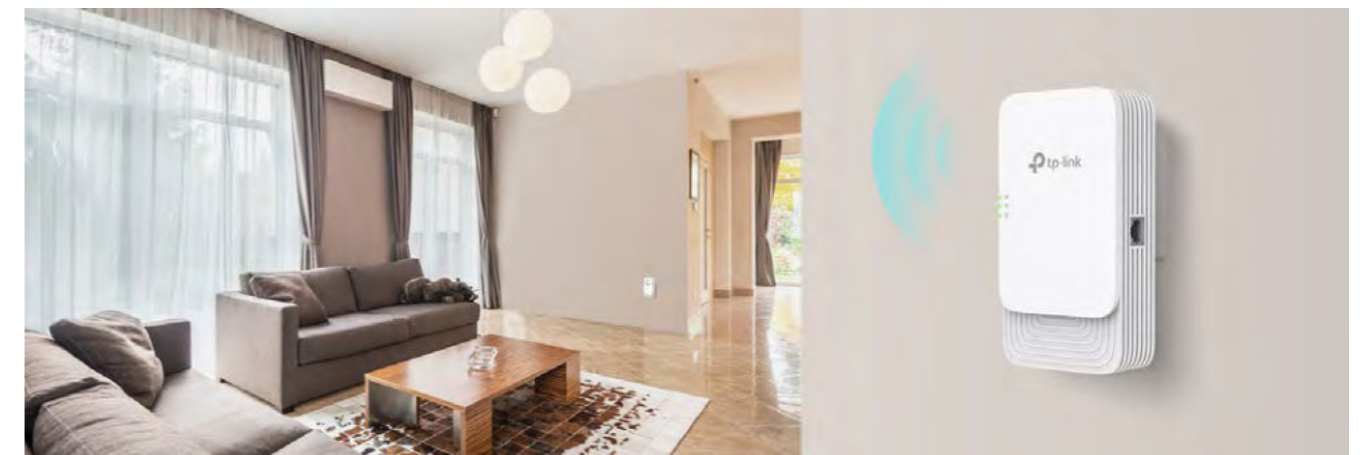

Advanced Protocol G.hn

G.hn powerline has stronger anti-interference performance, which enables a higher speed, longer range, and more stable performance.

Significant Speed for Better Performance	Anti-Interference from Multiple Devices	Reliable Long-Range Transmission

2x2 MIMO Technology

Multiple data paths ensure more stable lag-free connections, you will never get latency stuck again.

Whole Home Mesh Wi-Fi with EasyMesh-Compatible

Works with EasyMesh routers and Wi-Fi extenders to form seamless whole home Mesh Wi-Fi, preventing drops and lag when moving between signals. Enjoy uninterrupted streaming when moving around your home.*