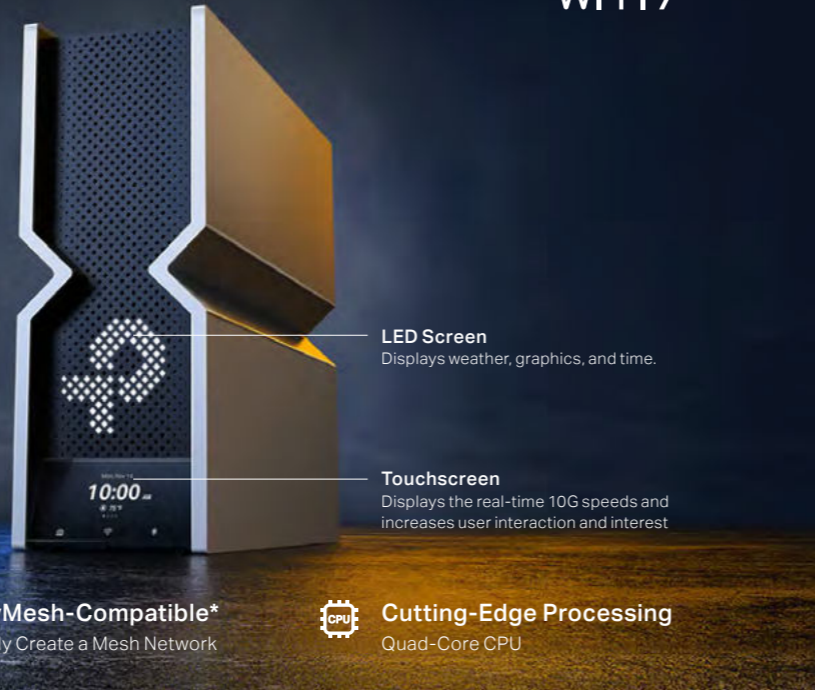

▶ One-Click Settings

Simply choose your main router and satellite devices, then press their WPS buttons.² Seamless Mesh Wi-Fi is as simple as that.

▶ Every Dollar Goes Farther

No need to scrap your entire system when upgrading your coverage. Just add EasyMesh-compatible access points as needed to your existing Wi-Fi network.

Archer BE900

LED Screen
Displays weather, graphics, and time.

Touchscreen
Displays the real-time 10G speeds and increases user interaction and interest

Multi-Gig Internet Connection
2x 10 Gbps WAN/LAN, 4x 2.5 Gbps LAN