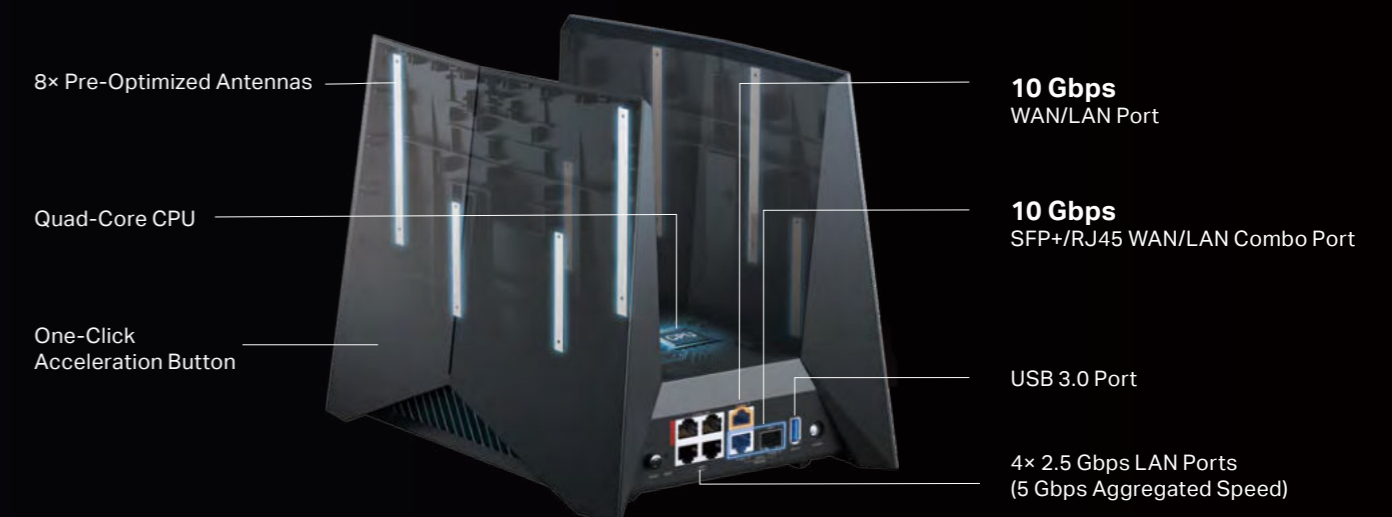

»» 10 Gbps Wired Connections

Unleash the full potential of your next-level network. The Multi-Gigabit solution — two 10 Gbps WAN/LAN ports and two 2.5 Gbps LAN ports for extremely fast wired connections — is available on Archer GE800.

up to
10 Gbps
Port