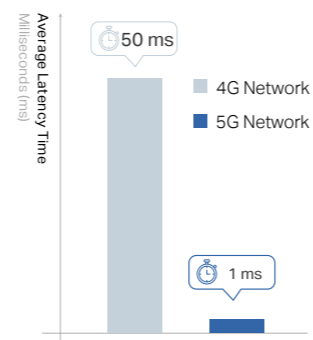

Lower latency, down to 1ms

Wi-Fi 7 Mesh: Faster, Broader, For More Devices

BE9300 Tri-Band Wi-Fi
Speeds up to 9214 Mbps

Covers Every Corner of Your Home
Broader Whole Home Coverage

Up to 320 MHz Bandwidth on 6 GHz
Wider Bandwidth Brings the Ultimate Speed

Connects Numerous Devices
Connects up to 200 Devices

Got a SIM Card? Then Plug and Play
With an integrated 5G modem and built-in SIM card slot, all you have to do is insert a nano SIM card and turn on the router.

Full 2.5 Gbps Wired Performance
3x 2.5 Gbps WAN/LAN ports offer up to 2.5 Gbps wired connection to meet all of your internet demands.

Deco X80-5G

5G Whole Home Wi-Fi 6 Router

- **Unrivaled Speed with 5G**
  Increases Download Speeds up to 5.0 Gbps, 33x Faster than 4G
- **Ultra-Low Latency**
  Fast Responsive Connections with Only 1 ms Latency
- **AX6000 Dual-Band Wi-Fi**
  4804 Mbps (5 GHz) + 1148 Mbps (2.4 GHz)
- **VoLTE Telephony**
  Supports VoLTE Telephony Features

Deco X50-5G

5G Whole Home Wi-Fi 6 Router

- **Unrivaled 5G**
  Faster Speed, Lower Latency, Enhanced Capacity
- **Ultra-Low Latency**
  Fast Responsive Connections with Only 1 ms Latency
- **AX3000 Dual-Band Wi-Fi**
  2402 Mbps (5 GHz) + 574 Mbps (2.4 GHz)
- **SIM Card Plug and Play**
  No Configuration Needed, Simply Plug and Play

Deco X50-4G

4G+ Whole Home Wi-Fi 6 Router

- **Internet Everywhere with 4G+ Speed**
  Provides Wi-Fi 6 Mesh Coverage through 4G+ Cat 6 Access
- **AX3000 Dual-Band Wi-Fi**
  2402 Mbps (5 GHz) + 574 Mbps (2.4 GHz)
- **SIM Card Plug and Play**
  No Configuration Needed, Simply Plug and Play

Deco X20-4G

4G+ Whole Home Wi-Fi 6 Router

- **Internet Everywhere with 4G+ Speed**
  Provides Wi-Fi 6 Mesh Coverage through 4G+ Cat 6 Access
- **AX1800 Dual-Band Wi-Fi**
  1201 Mbps (5 GHz) + 574 Mbps (2.4 GHz)
- **SIM Card Plug and Play**
  No Configuration Needed, Simply Plug and Play

Deco X10-4G

4G+ Whole Home Wi-Fi 6 Router

- **Internet Everywhere with 4G+ Speed**
  Provides Wi-Fi 6 Mesh Coverage through 4G+ Cat 6 Access
- **AX1500 Dual-Band Wi-Fi**
  1201 Mbps (5 GHz) + 300 Mbps (2.4 GHz)
- **SIM Card Plug and Play**
  No Configuration Needed, Simply Plug and Play

- **Seamless Roaming:** Deco units work together to form a unified network, ensuring you stay connected from anywhere.
- **Ultra-Low Latency:** Greater reduction in latency enables more responsive gaming and video chatting.
- **Minimized Wi-Fi Interference:** BSS Color technology avoids unnecessary slowdowns and minimizes Wi-Fi interference.
- **Improved Capacity:** OFDMA and MU-MIMO technologies enable simultaneous transmissions to over 150 devices.
- **Flexible Internet Access:** Multiple Gigabit WAN/LAN ports provide flexible access and lightning-fast wired performance.
- **Setup Made Easier than Ever:** The Deco app walks you through setup step by step.
- **Great Compatibility:** All Decos work together.