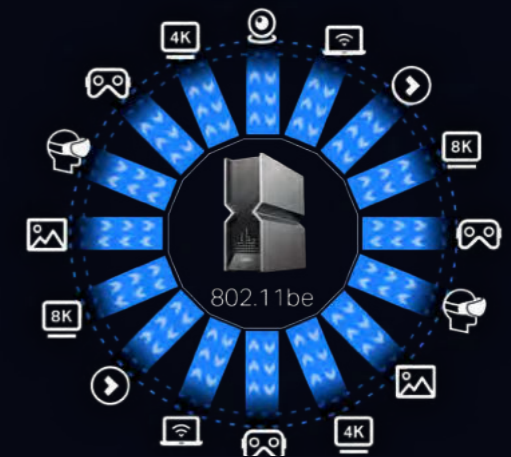

4K-QAM: Packs 120% Data for Higher Speeds

4096-QAM enables each symbol to carry 12 bits rather than 10 bits, which means 20% higher theoretical transmission rates than Wi-Fi 6's 1024-QAM. Now you can watch flawless 4K/8K videos, play massive online games without lag, or live stream from your home computer. With 4096-QAM, streaming just got that much better.

Multi-Link Operation (MLO) Increases Throughput, Reduces Latency, and Improves Reliability

Traditional Wi-Fi devices use a single link to transmit data. With Multi-Link Operation (MLO), Wi-Fi 7 enables devices to simultaneously send and receive data across different frequency bands and channels to increase throughput, reduce latency, and improve reliability for emerging applications like VR/AR, online gaming, remote offices, and cloud computing.