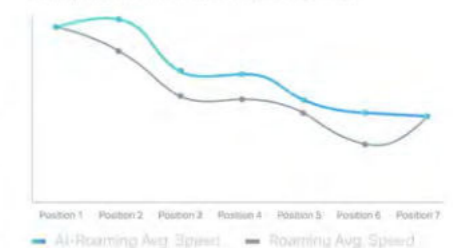

AI-Roaming Greatly Improves the Overall WiFi Performance

Comparison of Actual Network Speeds