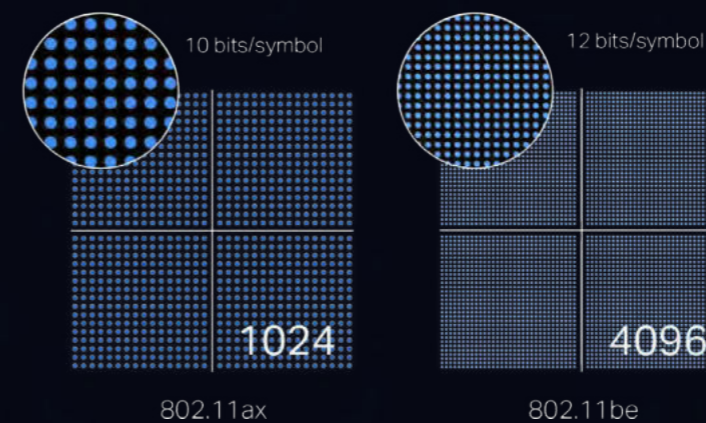

4K-QAM: Packs 120% Data for Higher Speeds

4096-QAM enables each symbol to carry 12 bits rather than 10 bits, which means 20% higher theoretical transmission rates than Wi-Fi 6's 1024-QAM. Now you can watch flawless 4K/8K videos, play massive online games without lag, or live stream from your home computer. With 4096-QAM, streaming just got that much better.

Multi-Link Operation (MLO) Increases Throughput, Reduces Latency, and Improves Reliability

Traditional Wi-Fi devices use a single link to transmit data. With Multi-Link Operation (MLO), Wi-Fi 7 enables devices to simultaneously send and receive data across different frequency bands and channels to increase throughput, reduce latency, and improve reliability for emerging applications like VR/AR, online gaming, remote offices, and cloud computing.