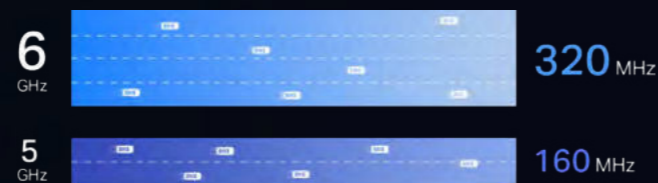

Double the Width, Double the Speed

Wi-Fi 7 unleashes the full potential of the 6 GHz band to double the bandwidth of the last generation. Extending channel width to 320 MHz also enables many more simultaneous transmissions at the fastest possible speeds.