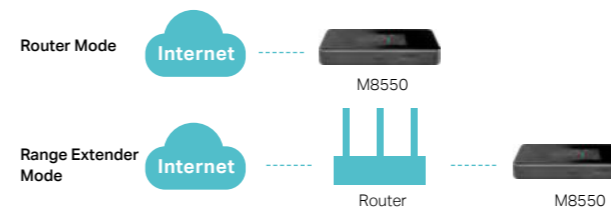

› 3-in-1 Mode

In addition to being a network device for mobile access, in order to obtain a more stable network connection, you can use the M8550 as a home router or range extender.