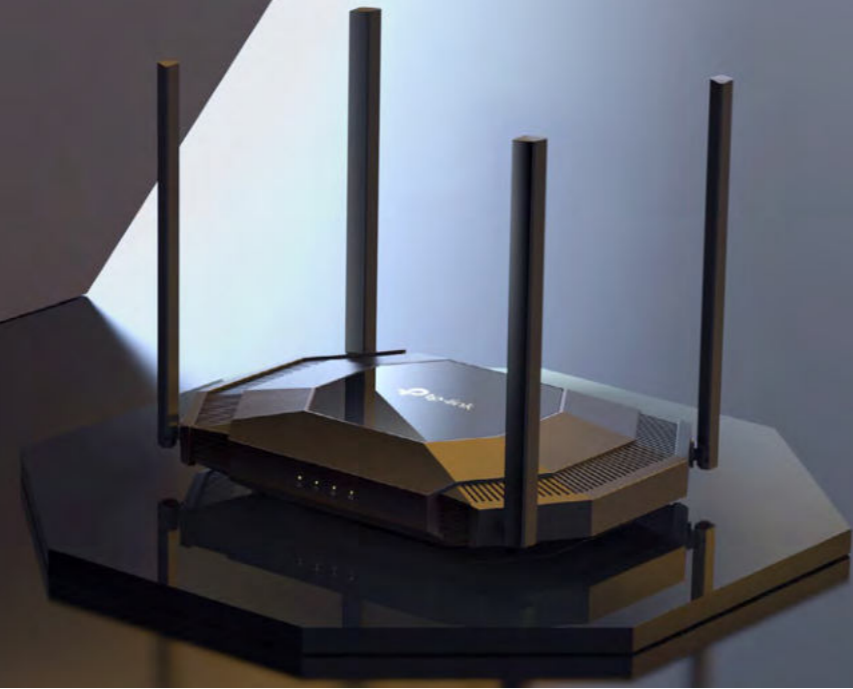

Ideal for Small Businesses

AX3000 Gigabit Wi-Fi 6 Access Point

Wi-Fi 6 | Dual-Band | Gigabit Port

TL-WA3001 

TL-WA3001

AX3000 Gigabit Wi-Fi 6 Access Point

 **AX3000 Dual-Band Wi-Fi**
2402 Mbps (5 GHz) and 574 Mbps (2.4 GHz)