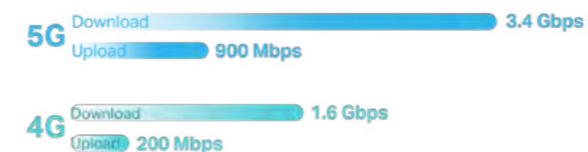

Mobile Wi-Fi

Share the freedom of 5G/4G on the go! With this convenient companion, you can share your Wi-Fi with your friends everywhere, especially when you are traveling. Multiple wireless devices like tablets, laptops, and mobile phones can access this Wi-Fi connection at the same time. No need to worry about draining your phone's battery to open a hotspot.

Take 5G Wi-Fi Wherever You Go

5G Mobile Wi-Fi

M8550

› Breakthrough 5G Cellular Network

5G greatly boosts the download speed up to 3.4 Gbps. It brings fast responsive network connections with only 1 ms latency. At the same time, M8550 is backward compatible with 4G mode.

- Higher Speed
- Lower Latency
- Larger Capacity

› Wi-Fi 6E Makes a Difference

Up to 3600 Mbps WiFi enables your devices to run at full speed. Enjoy fluent 4K/8K streaming, immersive AR/VR gaming, and blazing-fast downloads.

- More spectrum, lower latency
- Wider channels, more throughput
- Congestion-free, less interference

› 3-in-1 Mode

In addition to being a network device for mobile access, in order to obtain a more stable network connection, you can use the M8550 as a home router or range extender.

› Upgrade with Various Interfaces

The Gigabit LAN Port expands usage, and the antenna interface enhances signal strength. The Type-C interface serves dual purposes: fast charging and high-speed data transmission.

Large Capacity Battery

Advanced Touchscreen

WireGuard & OpenVPN