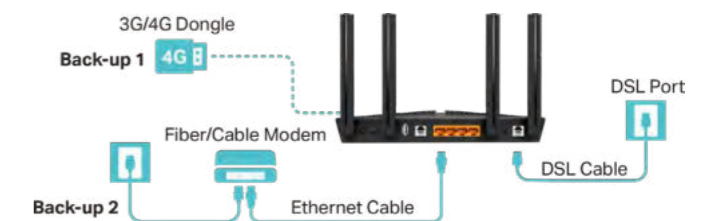

› Super VDSL

Archer VX1800v features super VDSL (VDSL2 Profile 35b), the latest generation of DSL technology. Downstream is increased up to 350 Mbps, 3.5x faster than its VDSL2 predecessor.