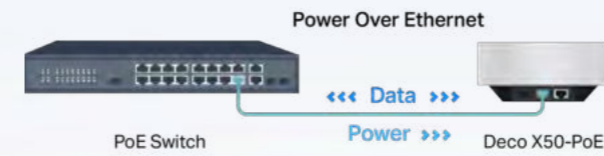

Wireless and Wired Backhaul Aggregation

Deco can connect wireless and wired backhaul with each unit simultaneously across different bands. This way, it delivers broader coverage with more stable and reliable connections.

For Wi-Fi 7 Deco, the system's combined backhaul aggregation flow rate is increased thanks to MLO. This helps further improve the overall throughput and reduce latency.

Powerline Hybrid Backhaul

Powerline and wireless connections work together between Deco units to create stronger and more stable connections, reducing the impact of walls and other obstacles on signals.

Whole Home Solution for All Scenarios

Indoor Networks

Flexible Internet Access

Multi-Gig Internet, More Possibilities

Deco offers 10G/5G/2.5G ports to better unleash the full internet performance from your local ISP. Also, it meets the needs for blazing-fast wired connections.

Multiple Installation Options

PoE — Simplified Network Deployment

Signal Through Walls and Floors

Outdoor Networks

Extend Your Wi-Fi Outdoors

* Some of the above selling point information applies only to the corresponding Deco product series and is not supported by all Deco products.