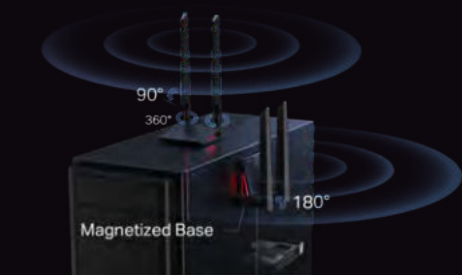

Maximized Coverage

Two multi-directional and high-performance antennas with a magnetized base extends your existing Wi-Fi reception capabilities, allowing you to stream anywhere and anytime. Place the magnetized antenna base anywhere on your desktop to find the optimal location for signal reception.