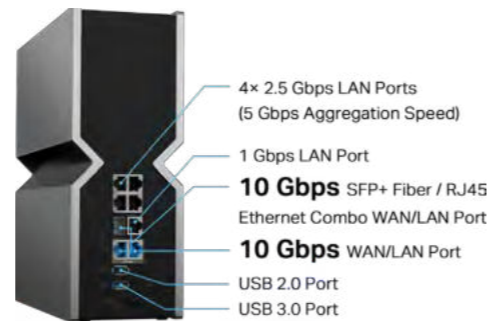

Wi-Fi 7 Applications

A Real Upgrade for Businesses

An Unstoppable Stream of Entertainment

A Revolution in the Intelligent Lifestyle

10GbE

10G and 2.5G Multi-Gigabit Ports — Multi-Gigabit Wired Connections to Unlock the Full Potential of Wi-Fi 7

TP-Link Wi-Fi 7 routers, range extenders, and Deco Whole Home Mesh Wi-Fi with 10GbE and 2.5GbE ports

▶ 10G and 2.5G WAN Ports Maximize Internet Access

10 Gbps and 2.5 Gbps WAN ports make full use of gigabit speeds from your local ISP. Break through the 1G bottleneck and drive your devices to peak performance. WAN/LAN support gives you remarkable flexibility to tailor both ports to fit your network's needs.

▶ 10G and 2.5G LAN Ports for Super-Fast Transfer Rates

Transmit stable multi-gigabit connections to the 10G and 2.5G LAN ports. By connecting your wired devices, such as a gaming PC and Network-Attached Storage (NAS) server, experience immersive gaming without lag, transfer files at gigabit speeds, and edit large images and videos from your NAS.