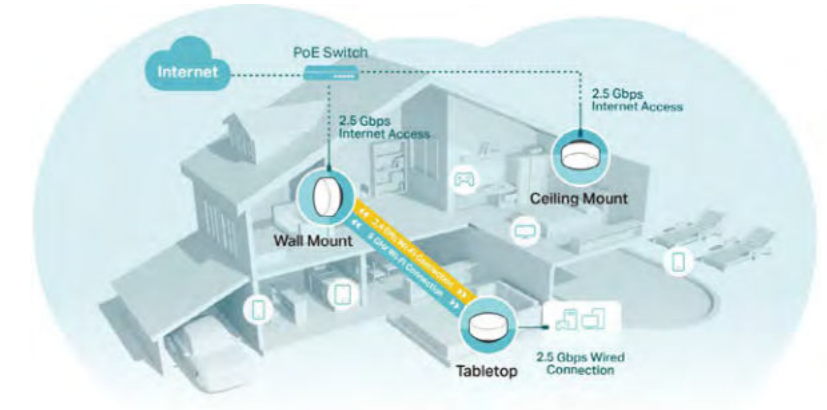

- Connect More Devices:** Deco handles traffic from even the busiest network, providing lag-free connections for up to 100 devices.
- Seamless Roaming:** Deco units work together to form a unified network. Walk through your home and stay connected with the fastest possible speeds.
- 2-in-1 Router and Access Point Modes:** Choose the mode for your actual demands and experience the maximum wireless flexibility.
- MU-MIMO Technology:** Simultaneously transfers data to multiple devices for faster performance.
- Quality of Service:** Prioritize devices for faster performance when needed.
- Robust Parental Controls:** Manage content and control when each device can access the internet.
- Setup Made Easier than Ever:** The Deco app walks you through setup step by step.
- Great Compatibility:** All Decos work together.

Ceiling Mount Mesh Wi-Fi System with PoE

Wi-Fi 6

Full-Scenario Mesh Wi-Fi, Everywhere

AX3000 Whole Home Mesh Wi-Fi 6 System with PoE

Deco X50-PoE

Flexible in Every Way

Deco X50-PoE lets you install, power, and access the internet exactly as you need. Place it on a tabletop or install it on a ceiling or wall with our adaptive accessories.

- Multiple Installation Options
- PoE/DC Power Supply
- Wired and Wireless Backhaul
- Supports Router/AP Mode

Multi-Scenario PoE Mesh Wi-Fi

Faster, Broader, More Devices

- Wi-Fi 6 Speed up to 3.0 Gbps
- Up to 2.5 Gbps Internet Access
- Connects over 150 Devices
- Covers up to 6,500 ft² / 600 m² (3-pack)