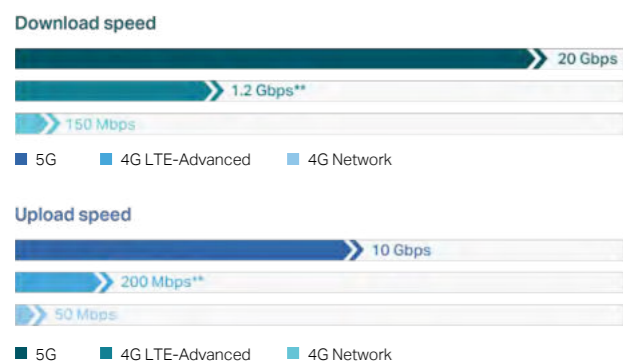

17x Faster than 4G, up to 20 Gbps*