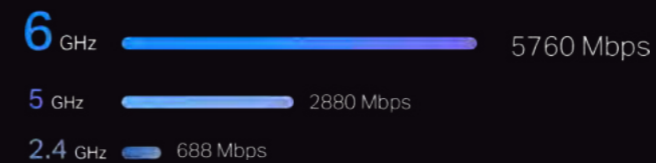

Unparalleled Tri-Band Speed

Stream multiple 8K videos with BE9300 Tri-band Wi-Fi speeds. Boosted by 4096-QAM and HE320, TBE550E delivers astonishing wireless speeds and ultra-wide bandwidth, enabling instantaneous multi-stream media playback.