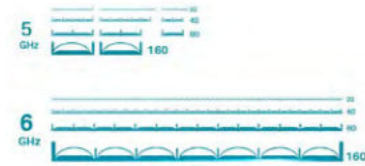

More Throughput

Allows for seven additional 160 MHz channels that double bandwidth and throughput, enabling more simultaneous connections with no buffering.