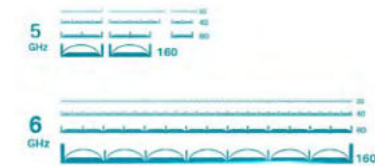

More Throughput

Allows for seven additional 160 MHz channels that double bandwidth and throughput, enabling more simultaneous connections with no buffering.