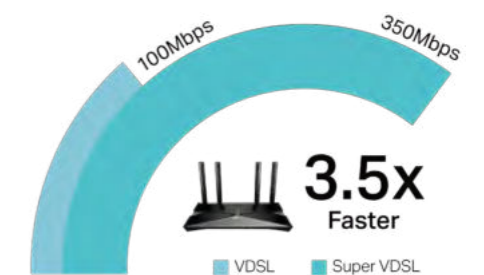

› Super VDSL

Archer VX1800v features super VDSL (VDSL2 Profile 35b), the latest generation of DSL technology. Downstream is increased up to 350 Mbps, 3.5x faster than its VDSL2 predecessor.