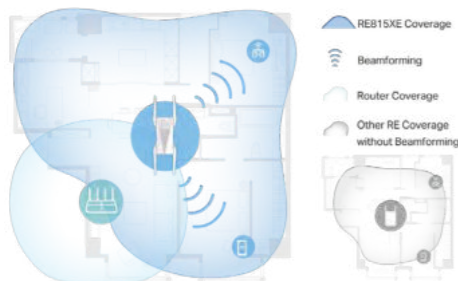

Broader Coverage

RE815XE's four external antennas create a stable wireless connection to any Wi-Fi router, boosting your network's coverage. Beamforming technology detects the location of devices and concentrates Wi-Fi towards them for stronger connections.