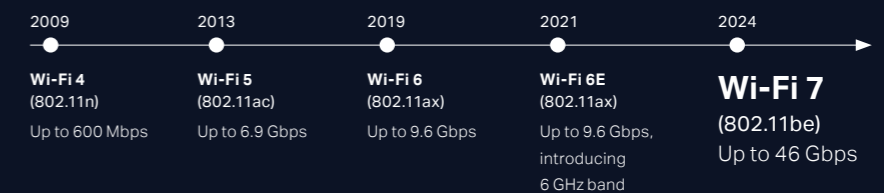

For faster, stronger, and more reliable Wi-Fi, look no further than TP-Link.

Whole Home Multi-Gigabit

Wi-Fi 7

deco™
Mesh Wi-Fi

Archer
Wi-Fi Router

What is Wi-Fi 7?

Wi-Fi 7 is the upcoming Wi-Fi standard, also known as IEEE 802.11be Extremely High Throughput (EHT). It works across all three bands (2.4 GHz, 5 GHz, and 6 GHz) to fully utilize spectrum resources. While Wi-Fi 6 was built in response to the growing number of devices in the world, Wi-Fi 7's goal is to deliver astounding speeds for every device with greater efficiency. If you're struggling with constant buffering, lag, or congestion, a Wi-Fi 7 router may be your best solution.

Wi-Fi 7 introduces 320 MHz ultra-wide bandwidth, 4096-QAM, Multi-RU, and Multi-Link Operation to provide speeds 4.8× faster than Wi-Fi 6 and 13× faster than Wi-Fi 5. Unlock more scenarios than ever before.