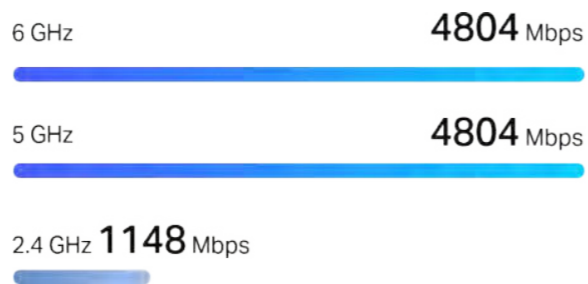

▶ Game-Changing Speeds

Archer AXE200 Omni, armed with a tri-band structure, lets you assign more devices to the dedicated bands for faster and smoother WiFi connections. With WiFi speeds entering the 10G era, experience cutting-edge 8K streaming and latency-free VR gaming.