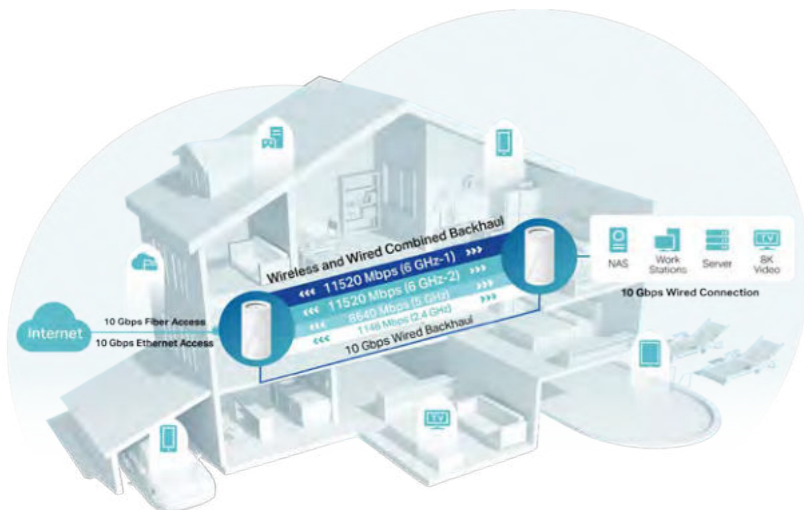

Always the Most Comprehensive

Deco covers all Wi-Fi standards from Wi-Fi 5 to the latest Wi-Fi 7 and is still leading the way.

Smart Security for Smart Living

Deco works as a central controller to manage your IoT devices including Tapo, Kasa, and all Matter-certified devices. HomeShield identifies IoT devices. It blocks unauthorized access, encrypts your data, and protects against cyber threats and attacks.

True Whole Home Multi-Gigabit Mesh Wi-Fi

BE33000 Mesh Wi-Fi 7 System

Deco BE95

True Whole Home Multi-Gigabit Mesh Wi-Fi

BE22000 Mesh Wi-Fi 7 System

Deco BE85

33 Gbps Deco Mesh and Whole Home Multi-Gig Coverage

As the flagship high-end Wi-Fi 7 Mesh system, Deco BE95 features the latest 6 GHz, 320 MHz bandwidth, and 4K-QAM to deliver a combined speed of up to 33 Gbps across 16 streams for comprehensive multi-gigabit home coverage.

Ultra-Fast Quad-Band Experience with 16 Streams

Deco BE95, a Wi-Fi 7 powered quad-band system, boosts overall speeds up to a stunning 33 Gbps, ideal for demanding applications like 8K video and cloud gaming.