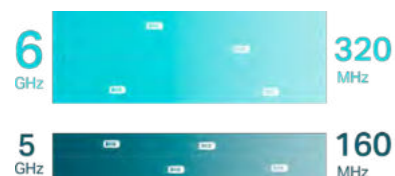

More Throughput

Up to 24 Gbps Wi-Fi 7 speeds and new 320 MHz bandwidth mode for 6 GHz double throughput. 4K-QAM and MLO further increase throughput.