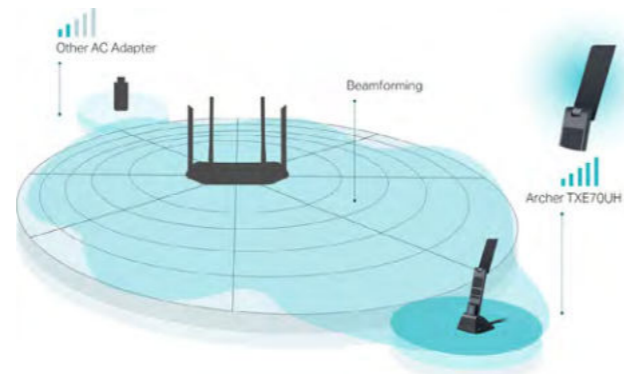

High-Gain Antennas with Beamforming

Two advanced high-gain antennas combine with Beamforming technology to create a stable Wi-Fi network across your home for an ideal surfing experience, even when your clients are far away.