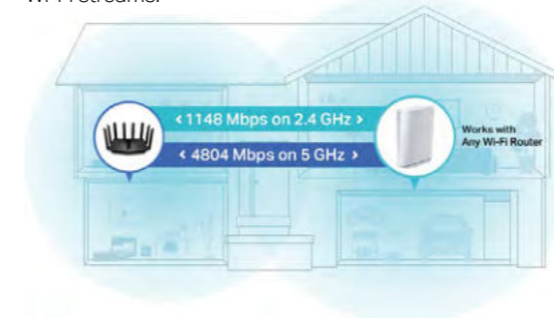

AX6000 Dual-Band Wi-Fi

Boosts overall speeds up to an incredible 6000 Mbps with 8x Wi-Fi streams.

Enjoy a Stable, Seamless Wi-Fi

Create a true seamless mesh network with EasyMesh compatibility*. Walk from room to room and stay connected with the fastest possible speeds.