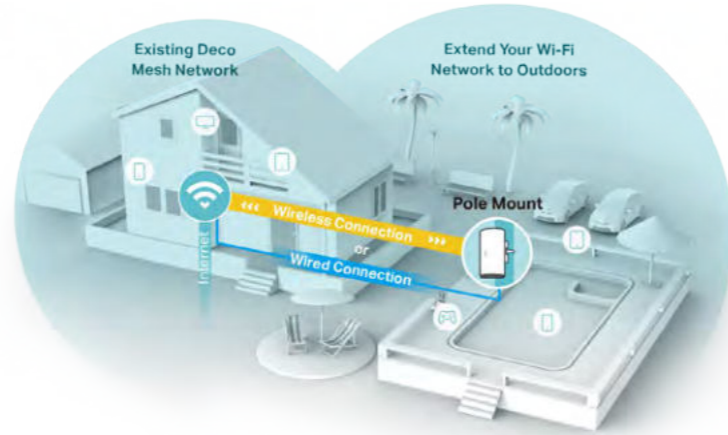

Compact Design, Easy for Installation

Put Your Deco Anywhere You Want

Deco has flexible installation to meet various demand scenarios. Place it on a tabletop or install it on a ceiling or wall with our adaptive accessories.

Outdoor Mesh Wi-Fi System

Wi-Fi 6

Take Your Network Outdoors

AX3000 Outdoor/Indoor Mesh Wi-Fi 6 Unit

Deco X50-Outdoor

► Ideal for Fast Outdoor Wi-Fi

Deco X50-Outdoor features a weatherproof enclosure and solid operating temperature, enabling strong Wi-Fi signals outside. Flexible installation and power supply make it even easier for outdoor use.

- IP65 Waterproof & Dustproof
- Great Operating Temperature Range
- Multiple Installation Options
- Supports PoE/AC for Easy Power Supply

► Faster, Broader, More Devices

- Wi-Fi 6 Speed up to 3.0 Gbps
- Works with All Deco Models
- Connects over 150 Devices
- Covers up to 2,500 ft² / 230 m² (1 unit)