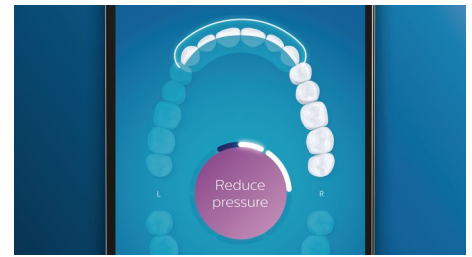

Never miss a spot

The Philips Sonicare app lets you know when you've achieved a thorough clean, and coaches you to be a better, more mindful brusher.

TouchUp feature

If you happen to miss a spot while brushing your teeth, your app's TouchUp feature will show you. You can then go back for a second pass, and be confident you are getting a complete clean, every time.

Focus areas and goal-setting

Any trouble areas your dentist has pointed out? We'll highlight them on your in-app 3D mouth map, and remind you to pay extra attention to these areas.

Too much pressure?

You might not notice when you brush too hard, but your DiamondClean Smart will. If you use too much pressure, the light ring on the end of your handle will flash. This is a gentle reminder to ease off the pressure, and let your brush head do the work. 7 out of 10 people found this feature helped them become a better brusher.