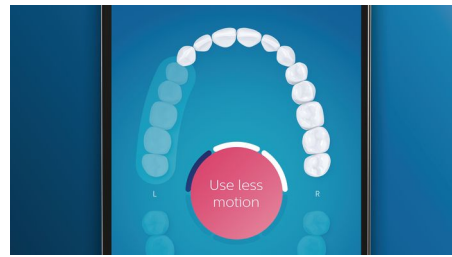

Never miss a spot

The Philips Sonicare app lets you know when you've achieved a thorough clean, and coaches you to be a better, more mindful brusher.