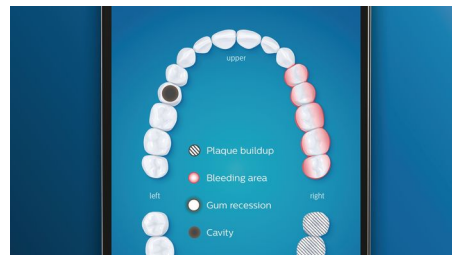

Whiter teeth, fast

Click on the W3 Premium White brush head to remove surface stains and reveal your whitest smile. With its densely packed central stain removal bristles, it's clinically proven to remove up to 100% more stains in just three days.**

Never miss a spot

The Philips Sonicare app lets you know when you've achieved a thorough clean, and coaches you to be a better, more mindful brusher.

TouchUp feature

If you happen to miss a spot while brushing your teeth, your app's TouchUp feature will show you. You can then go back for a second pass, and be confident you are getting a complete clean, every time.

Focus areas and goal-setting

Any trouble areas your dentist has pointed out? We'll highlight them on your in-app 3D mouth map, and remind you to pay extra attention to these areas.

Too much pressure?

You might not notice when you brush too hard, but your DiamondClean Smart will. If you use too much pressure, the light ring on the end of your handle will flash. This is a gentle reminder to ease off the pressure, and let your brush head do the work. 7 out of 10 people found this feature helped them become a better brusher.