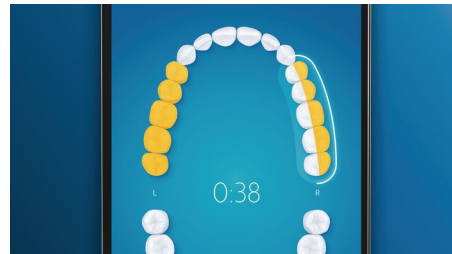

Whiter teeth, fast

Click on the W3 Premium White brush head to remove surface stains and reveal your whitest smile. With its densely packed central stain removal bristles, it's clinically proven to remove up to 100% more stains in just three days.**

Never miss a spot

The Philips Sonicare app lets you know when you've achieved a thorough clean, and coaches you to be a better, more mindful brusher.

TouchUp feature

If you happen to miss a spot while brushing your teeth, your app's TouchUp feature will show you. You can then go back for a second pass, and be confident you are getting a complete clean, every time.

Focus areas and goal-setting

Any trouble areas your dentist has pointed out? We'll highlight them on your in-app 3D mouth map, and remind you to pay extra attention to these areas.

Too much pressure?

You might not notice when you brush too hard, but your DiamondClean Smart will. If you use too much pressure, the light ring on the end of your handle will flash. This is a gentle reminder to ease off the pressure, and let your brush head do the work. 7 out of 10 people found this feature helped them become a better brusher.