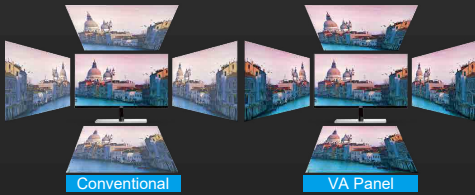

Design by STUDIO F-A-PORSCHE

► Features

VA PANEL

VA Display Panel

Experience superb picture quality with the advanced VA technology for vibrant, consistent colours and wide viewing angles.

VA screen viewing angle of 178°

Height Adjustable Stand with Easy Assembly.

► Specifications

Model Name	22P1
Panel Size	21.5" / 546.21mm
Pixel Pitch (mm)	0.24795 (H) x 0.24795 (V)
Effective Viewing Area (mm)	476.064 (H) x 267.786 (V)
Brightness (typical)	250 cd/m ²
Contrast Ratio	3000:1 (Typical) 20,000,000:1 (DCR)
Smart Response	8ms (GtG)
Viewing Angle	178/178 (CR > 10)
Color Gamut	NTSC 89% (CIE1976) / sRGB 102% (CIE1931)
Optimum Resolution	1920 x 1080 @ 60Hz
Display Colors	16.7 Million
Signal Input	VGA, DVI, HDMI 1.4, DisplayPort
Power Supply	100 - 240V ~ 1.5A, 50 / 60Hz
Smart Power Mode: Typical	20W
Built-in Speakers	2W x 2
Regulatory Approvals	CE / FCC / TCO 7
Wall-Mount	100mm x 100mm
Cabinet Color	Black & Grey
Adjustable Stand	Tilt: -3.5° ~ 21.5°, Height : 130 ± 5 mm, Pivot: 0° ~ 90°, Swivel: 175° ± 5°
Product with Stand (mm)	506.0 (H) × 504.4 (W) × 198.8 (D)
Packaging (mm)	387 (H) × 715 (W) × 159 (D)
Weight (Net /Gross) kg	4.31 / 6.2