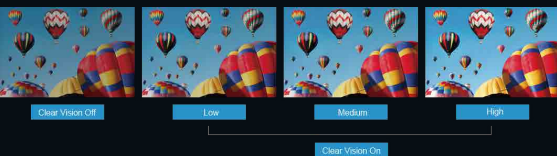

Clear Vision Off

Low

Medium

High

Clear Vision On