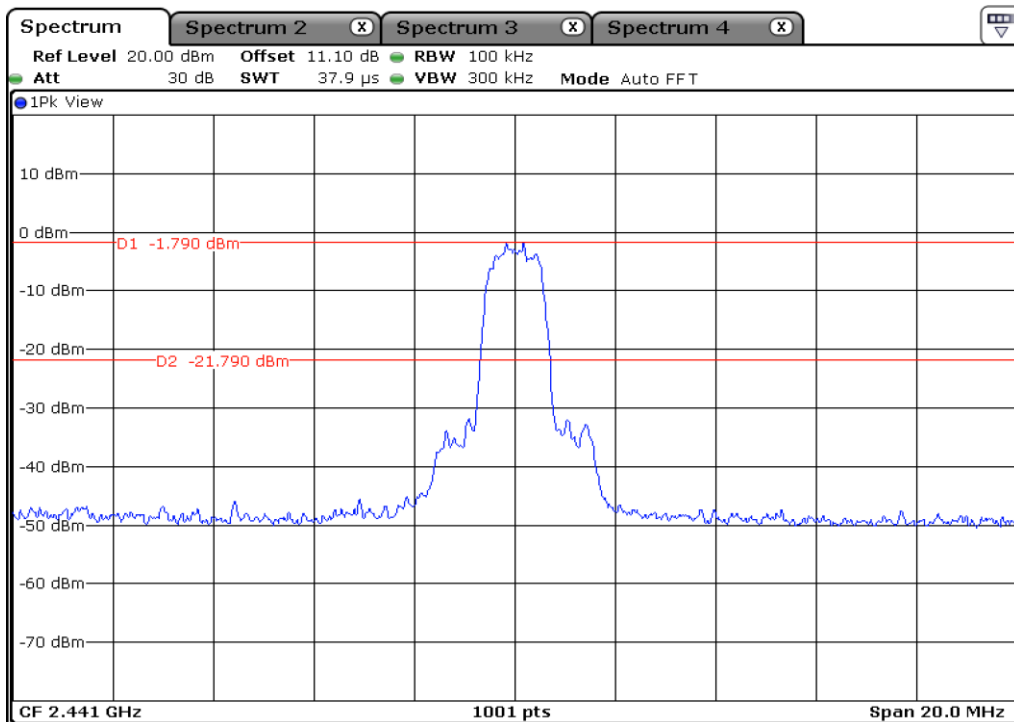

8.1 100 kHz Bandwidth Outside The Frequency Band

8.2 100 kHz Bandwidth Outside The Frequency Band

9 100 kHz Bandwidth Outside The Frequency Band

9.1 100 kHz Bandwidth Outside The Frequency Band

9.2 100 kHz Bandwidth Outside The Frequency Band