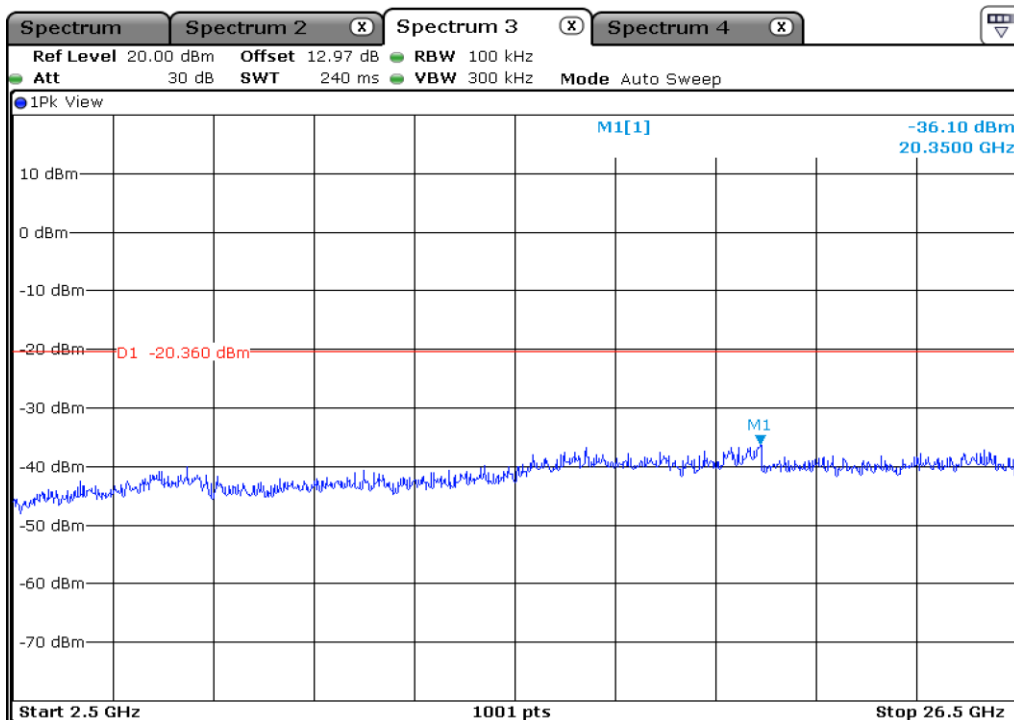

10 100 kHz Bandwidth Outside The Frequency Band

10.1 100 kHz Bandwidth Outside The Frequency Band

10.2 100 kHz Bandwidth Outside The Frequency Band

11 | **100 kHz Bandwidth Outside The Frequency Band**

11.1 | **100 kHz Bandwidth Outside The Frequency Band**

11.2 100 kHz Bandwidth Outside The Frequency Band

12 100 kHz Bandwidth Outside The Frequency Band

12.1 100 kHz Bandwidth Outside The Frequency Band

12.2 100 kHz Bandwidth Outside The Frequency Band

Test Band				Bluetooth
Antenna				Ant 1
Test Parameters for Channel Bandwidths				
Test Item	No.	Mode	Channel	Verdict
99 % Occupied Bandwidth	1	BDR	0	Pass
	2	BDR	39	Pass
	3	BDR	78	Pass
	4	2M-EDR	0	Pass
	5	2M-EDR	39	Pass
	6	2M-EDR	78	Pass
	7	3M-EDR	0	Pass
	8	3M-EDR	39	Pass
	9	3M-EDR	78	Pass