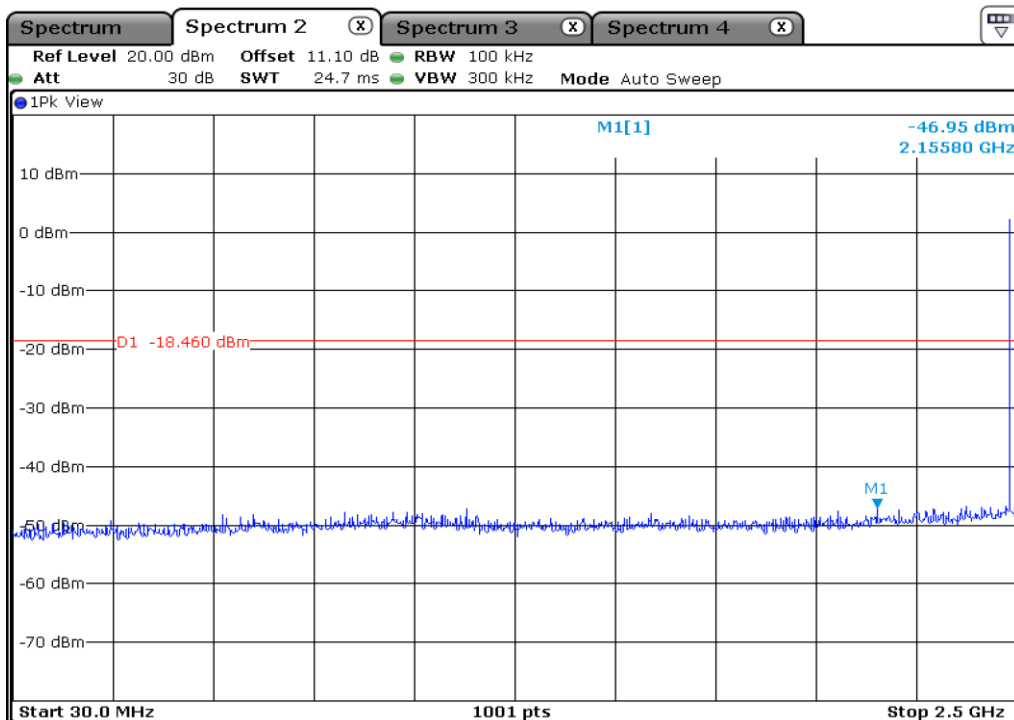

3 | 100 kHz Bandwidth Outside The Frequency Band