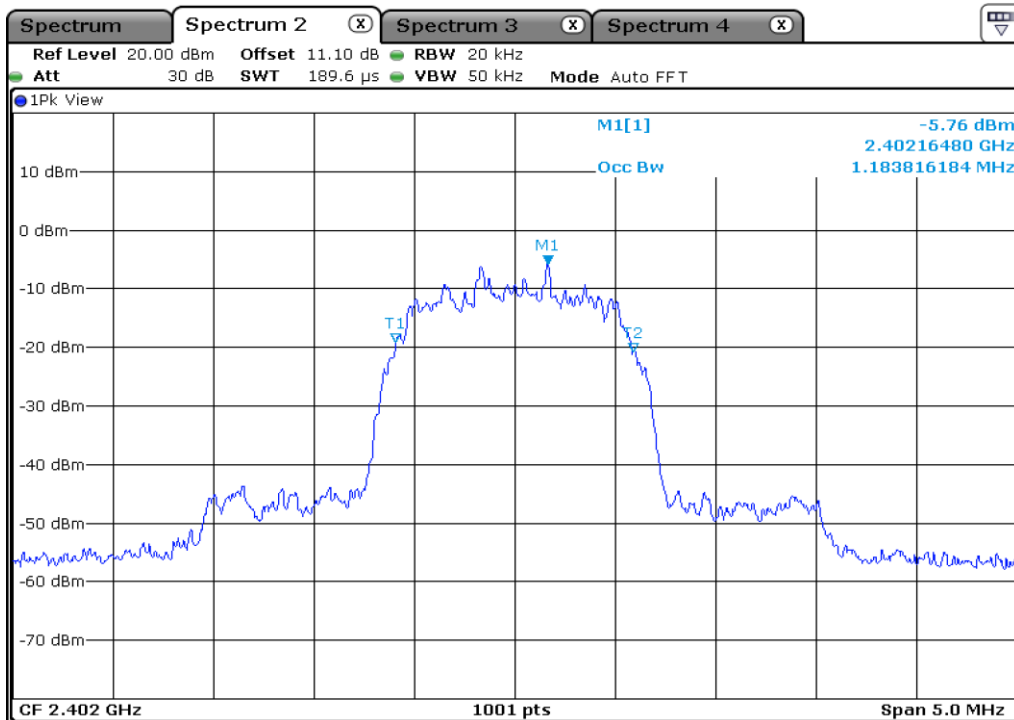

11.2 100 kHz Bandwidth Outside The Frequency Band

12 100 kHz Bandwidth Outside The Frequency Band

12.1 100 kHz Bandwidth Outside The Frequency Band

12.2 100 kHz Bandwidth Outside The Frequency Band

Test Band				Bluetooth
Antenna				Ant 1
Test Parameters for Channel Bandwidths				
Test Item	No.	Mode	Channel	Verdict
99 % Occupied Bandwidth	1	BDR	0	Pass
	2	BDR	39	Pass
	3	BDR	78	Pass
	4	2M-EDR	0	Pass
	5	2M-EDR	39	Pass
	6	2M-EDR	78	Pass
	7	3M-EDR	0	Pass
	8	3M-EDR	39	Pass
	9	3M-EDR	78	Pass

1	99 % Occupied Bandwidth
---	-------------------------

2	99 % Occupied Bandwidth
---	-------------------------

3	99 % Occupied Bandwidth
---	-------------------------

4	99 % Occupied Bandwidth
---	-------------------------