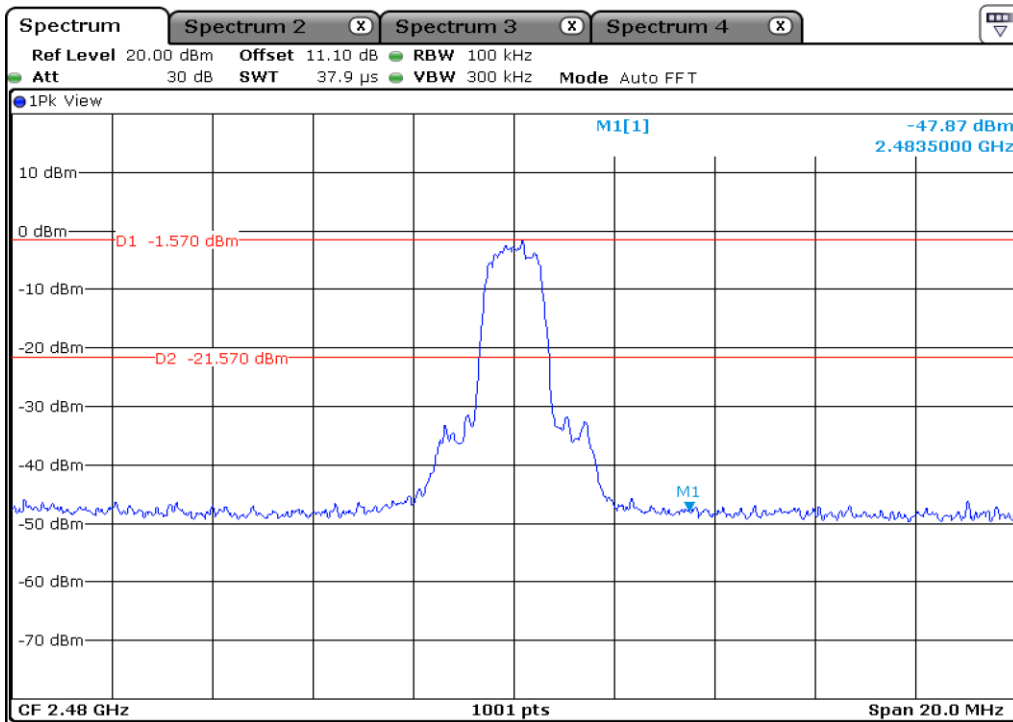

10.2   100 kHz Bandwidth Outside The Frequency Band

11 | **100 kHz Bandwidth Outside The Frequency Band**