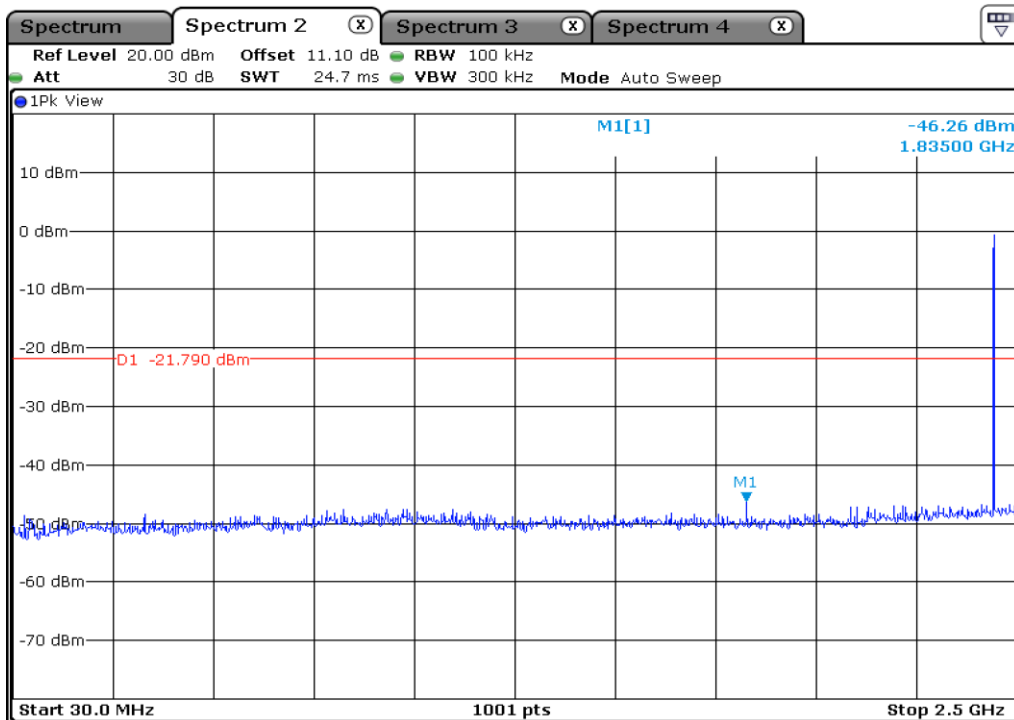

10.1   100 kHz Bandwidth Outside The Frequency Band