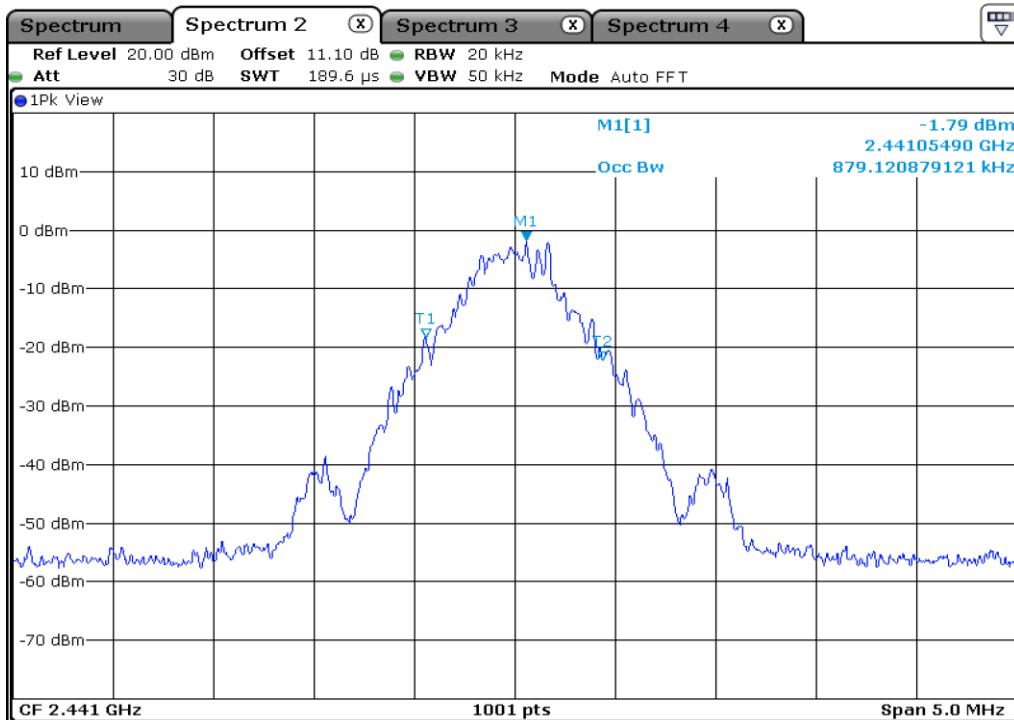

11.2 100 kHz Bandwidth Outside The Frequency Band

12 100 kHz Bandwidth Outside The Frequency Band

12.1 100 kHz Bandwidth Outside The Frequency Band

12.2 100 kHz Bandwidth Outside The Frequency Band

Test Band				Bluetooth
Antenna				Ant 1
Test Parameters for Channel Bandwidths				
Test Item	No.	Mode	Channel	Verdict
99 % Occupied Bandwidth	1	BDR	0	Pass
	2	BDR	39	Pass
	3	BDR	78	Pass
	4	2M-EDR	0	Pass
	5	2M-EDR	39	Pass
	6	2M-EDR	78	Pass
	7	3M-EDR	0	Pass
	8	3M-EDR	39	Pass
	9	3M-EDR	78	Pass

1	99 % Occupied Bandwidth
---	-------------------------

2	99 % Occupied Bandwidth
---	-------------------------

3	99 % Occupied Bandwidth
---	-------------------------

4	99 % Occupied Bandwidth
---	-------------------------