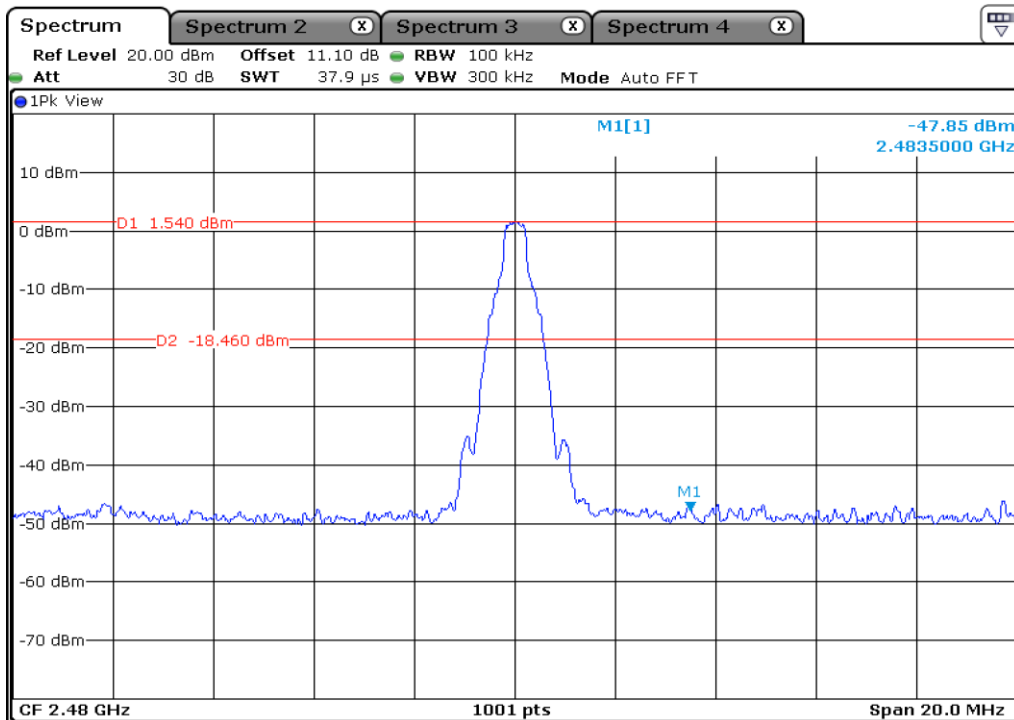

3 | 100 kHz Bandwidth Outside The Frequency Band