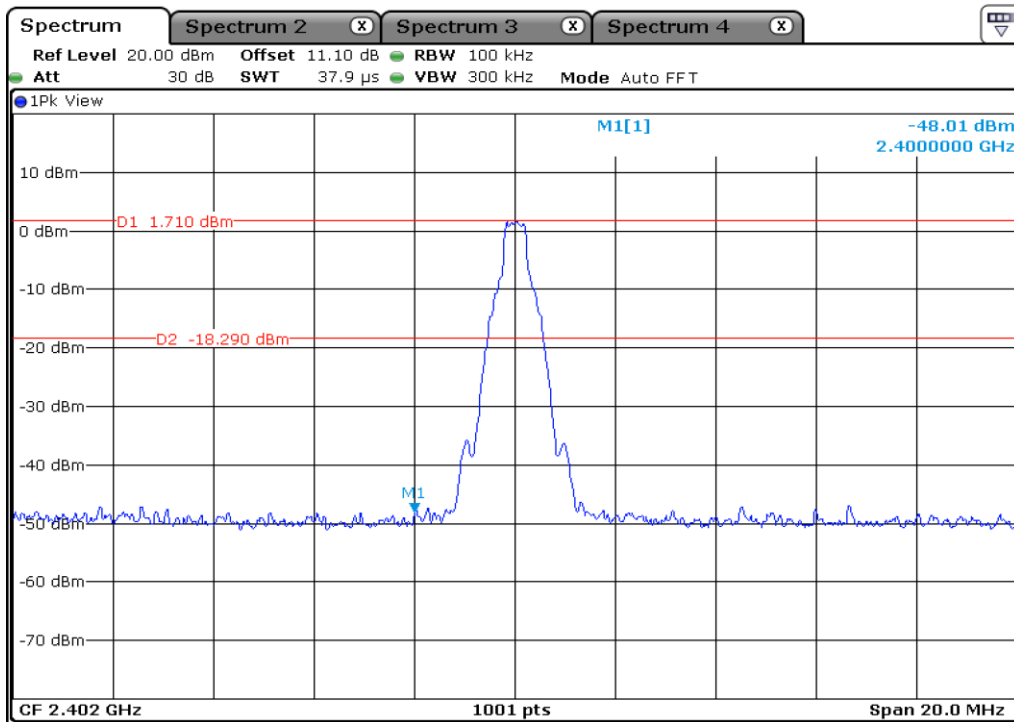

Test Band				Bluetooth
Antenna				Ant 1
Test Parameters for Channel Bandwidths				
Test Item	No.	Mode	Channel	Verdict
100 kHz Bandwidth Outside The Frequency Band	1	BDR	0	Pass
	2	BDR	39	Pass
	3	BDR	78	Pass
	4	BDR	Hopping	Pass
	5	2M-EDR	0	Pass
	6	2M-EDR	39	Pass
	7	2M-EDR	78	Pass
	8	2M-EDR	Hopping	Pass
	9	3M-EDR	0	Pass
	10	3M-EDR	39	Pass
	11	3M-EDR	78	Pass
	12	3M-EDR	Hopping	Pass

1	100 kHz Bandwidth Outside The Frequency Band
---	--

1.1	100 kHz Bandwidth Outside The Frequency Band
-----	--

1.2 **100 kHz Bandwidth Outside The Frequency Band**

2 **100 kHz Bandwidth Outside The Frequency Band**