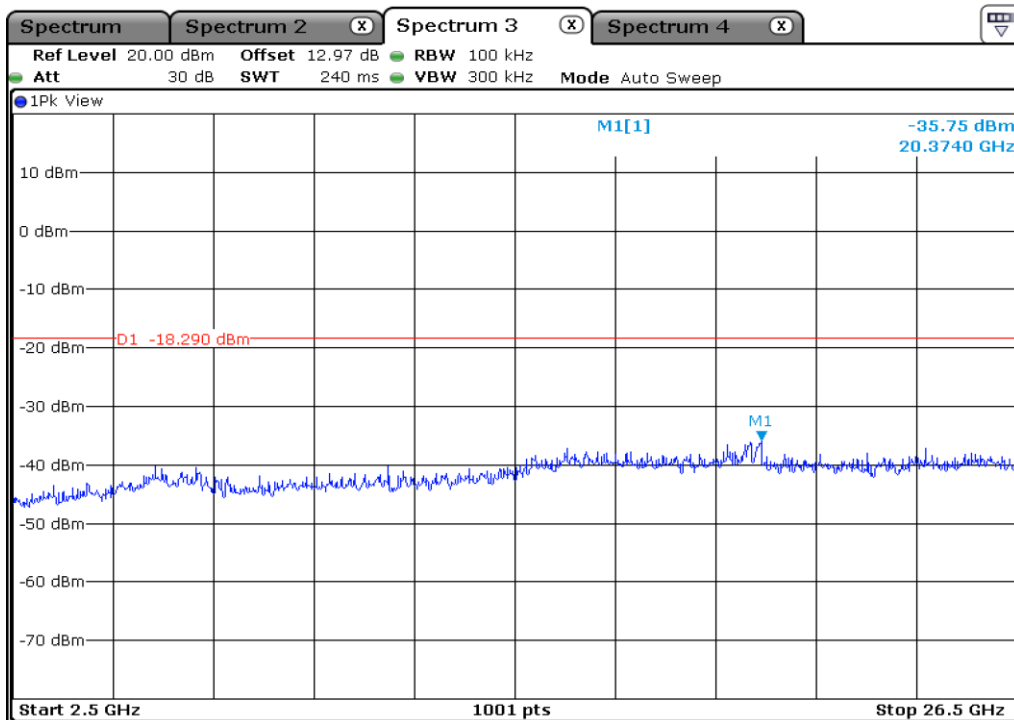

1.1	100 kHz Bandwidth Outside The Frequency Band

1.2   **100 kHz Bandwidth Outside The Frequency Band**