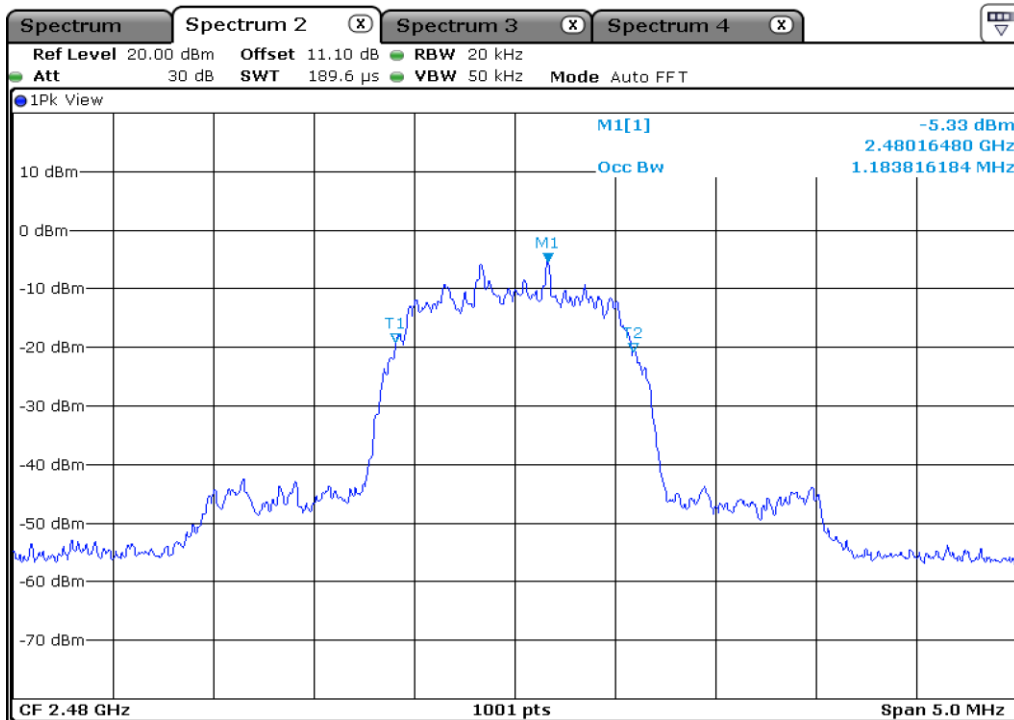

11.2 100 kHz Bandwidth Outside The Frequency Band

12 100 kHz Bandwidth Outside The Frequency Band

12.1 100 kHz Bandwidth Outside The Frequency Band

12.2 100 kHz Bandwidth Outside The Frequency Band

Test Band				Bluetooth
Antenna				Ant 1
Test Parameters for Channel Bandwidths				
Test Item	No.	Mode	Channel	Verdict
99 % Occupied Bandwidth	1	BDR	0	Pass
	2	BDR	39	Pass
	3	BDR	78	Pass
	4	2M-EDR	0	Pass
	5	2M-EDR	39	Pass
	6	2M-EDR	78	Pass
	7	3M-EDR	0	Pass
	8	3M-EDR	39	Pass
	9	3M-EDR	78	Pass

1	99 % Occupied Bandwidth
---	-------------------------

2	99 % Occupied Bandwidth
---	-------------------------

3	99 % Occupied Bandwidth
---	-------------------------

4	99 % Occupied Bandwidth
---	-------------------------

5	99 % Occupied Bandwidth
---	-------------------------

6	99 % Occupied Bandwidth
---	-------------------------

7	99 % Occupied Bandwidth
---	--------------------------------

8	99 % Occupied Bandwidth
---	--------------------------------

9	99 % Occupied Bandwidth
---	-------------------------