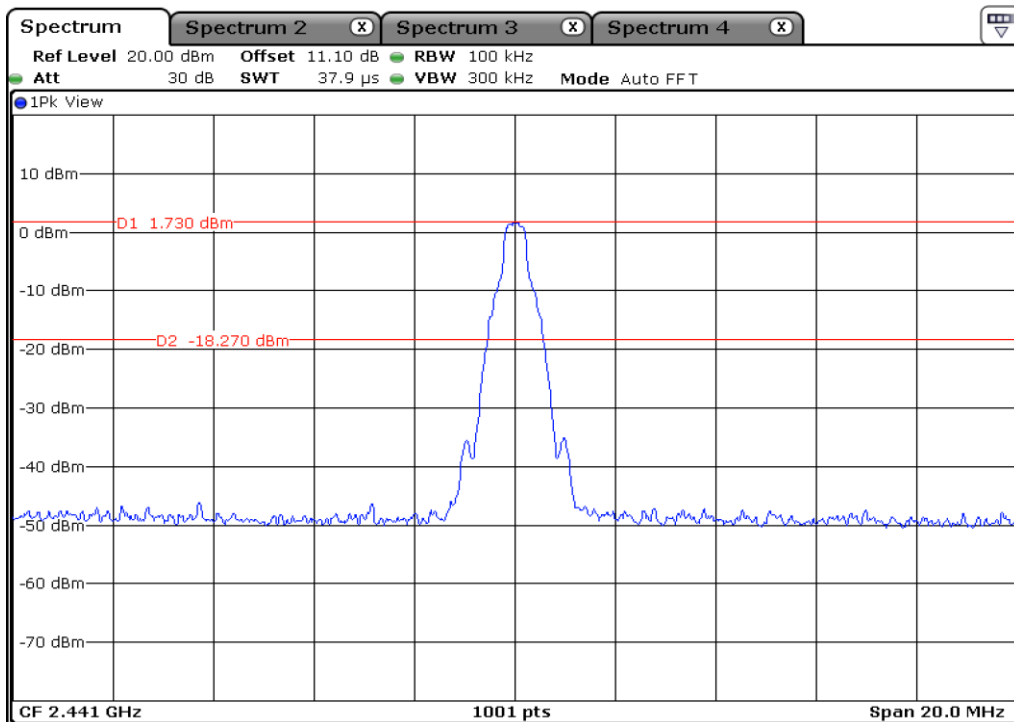

1.2   **100 kHz Bandwidth Outside The Frequency Band**