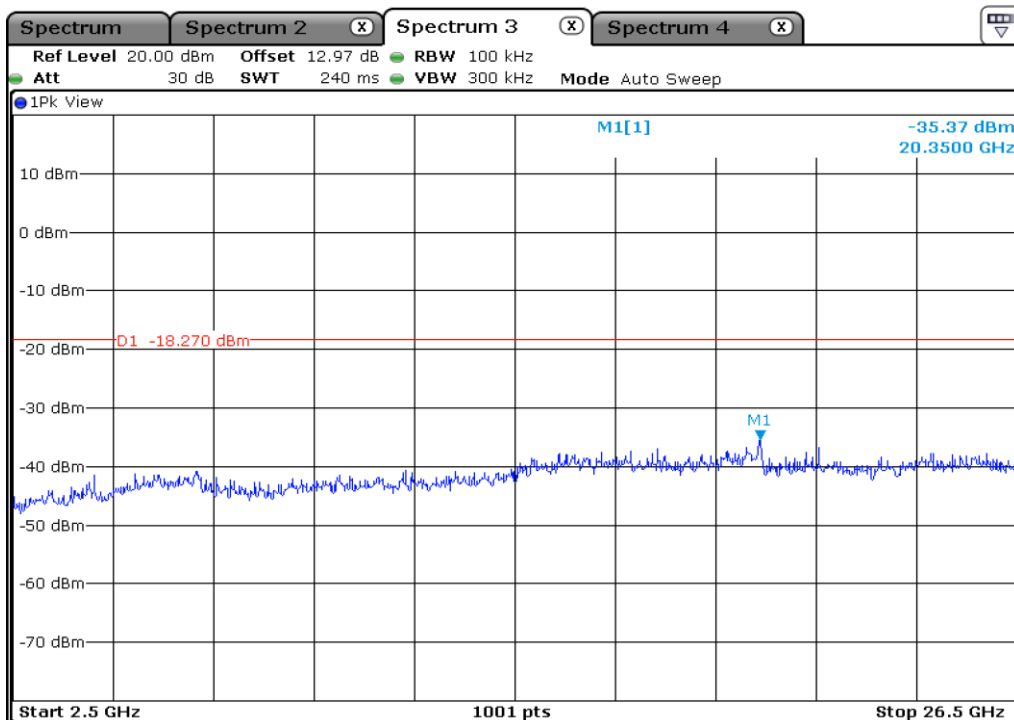

2.2	100 kHz Bandwidth Outside The Frequency Band