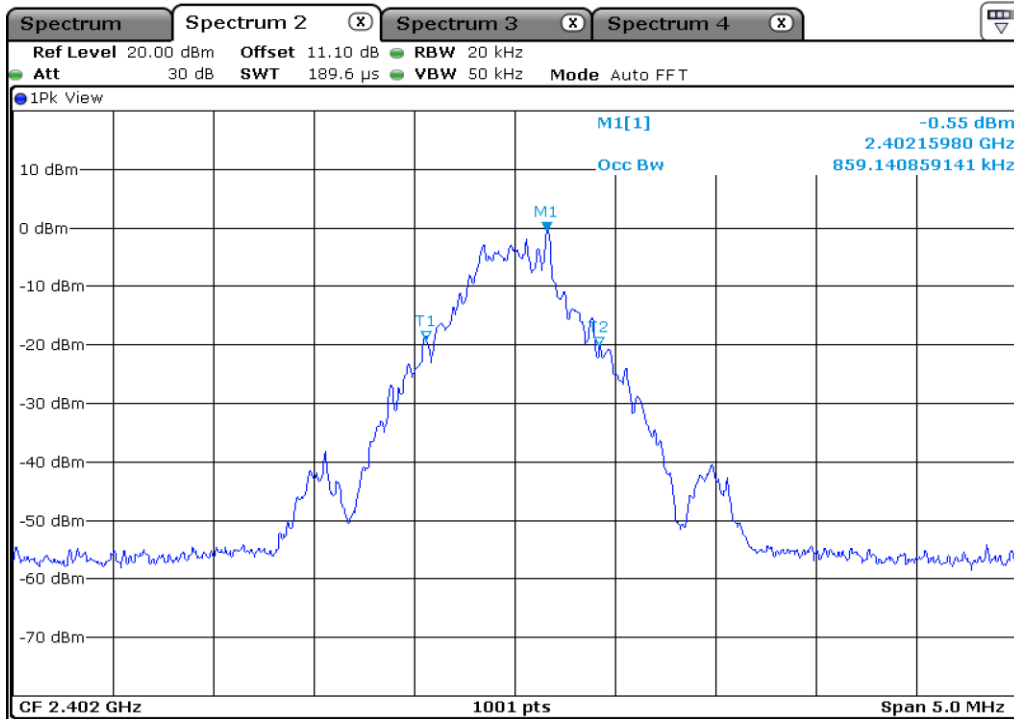

11.2 100 kHz Bandwidth Outside The Frequency Band

12 100 kHz Bandwidth Outside The Frequency Band

12.1 100 kHz Bandwidth Outside The Frequency Band

12.2 100 kHz Bandwidth Outside The Frequency Band

Test Band				Bluetooth
Antenna				Ant 1
Test Parameters for Channel Bandwidths				
Test Item	No.	Mode	Channel	Verdict
99 % Occupied Bandwidth	1	BDR	0	Pass
	2	BDR	39	Pass
	3	BDR	78	Pass
	4	2M-EDR	0	Pass
	5	2M-EDR	39	Pass
	6	2M-EDR	78	Pass
	7	3M-EDR	0	Pass
	8	3M-EDR	39	Pass
	9	3M-EDR	78	Pass

1	99 % Occupied Bandwidth
---	-------------------------

2	99 % Occupied Bandwidth
---	-------------------------

3	99 % Occupied Bandwidth
---	-------------------------

4	99 % Occupied Bandwidth
---	-------------------------