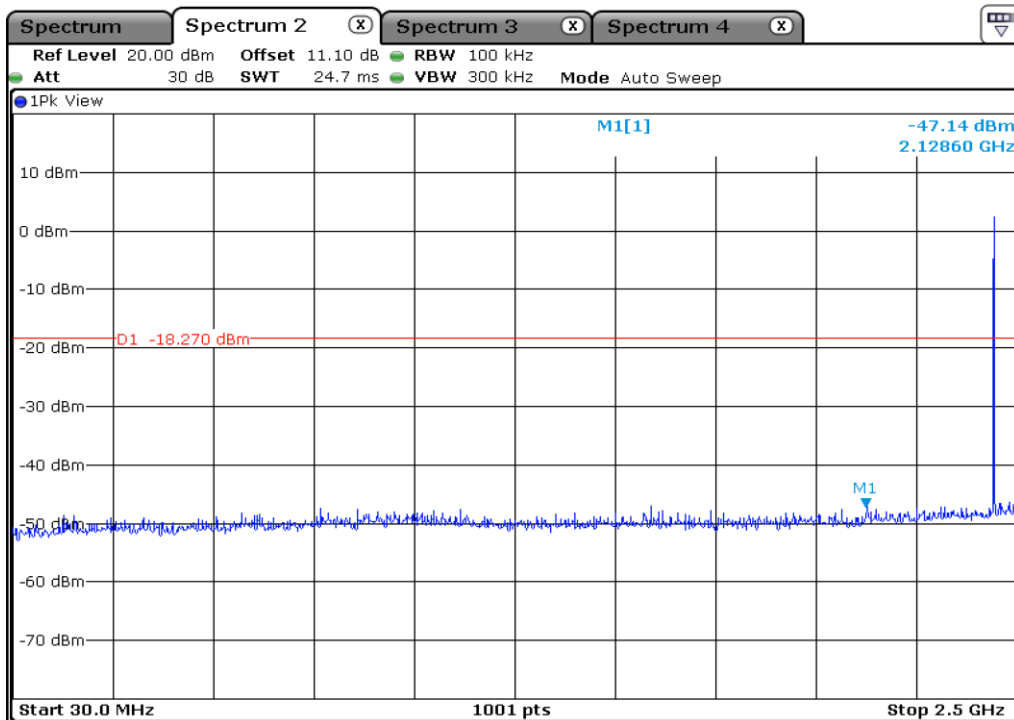

Test Band				Bluetooth
Antenna				Ant 1
Test Parameters for Channel Bandwidths				
Test Item	No.	Mode	Channel	Verdict
100 kHz Bandwidth Outside The Frequency Band	1	BDR	0	Pass
	2	BDR	39	Pass
	3	BDR	78	Pass
	4	BDR	Hopping	Pass
	5	2M-EDR	0	Pass
	6	2M-EDR	39	Pass
	7	2M-EDR	78	Pass
	8	2M-EDR	Hopping	Pass
	9	3M-EDR	0	Pass
	10	3M-EDR	39	Pass
	11	3M-EDR	78	Pass
	12	3M-EDR	Hopping	Pass

1	100 kHz Bandwidth Outside The Frequency Band
---	--

1.1	100 kHz Bandwidth Outside The Frequency Band
-----	--

1.2 **100 kHz Bandwidth Outside The Frequency Band**

2 **100 kHz Bandwidth Outside The Frequency Band**