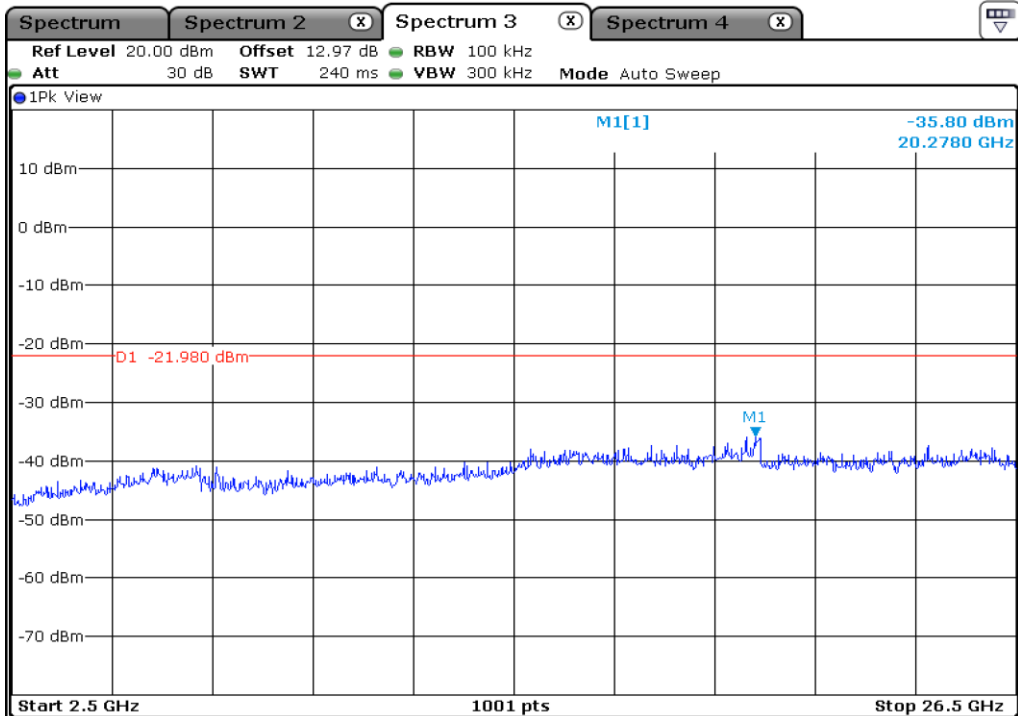

5.1	100 kHz Bandwidth Outside The Frequency Band
-----	---

5.2 100 kHz Bandwidth Outside The Frequency Band

6 100 kHz Bandwidth Outside The Frequency Band

6.1 100 kHz Bandwidth Outside The Frequency Band