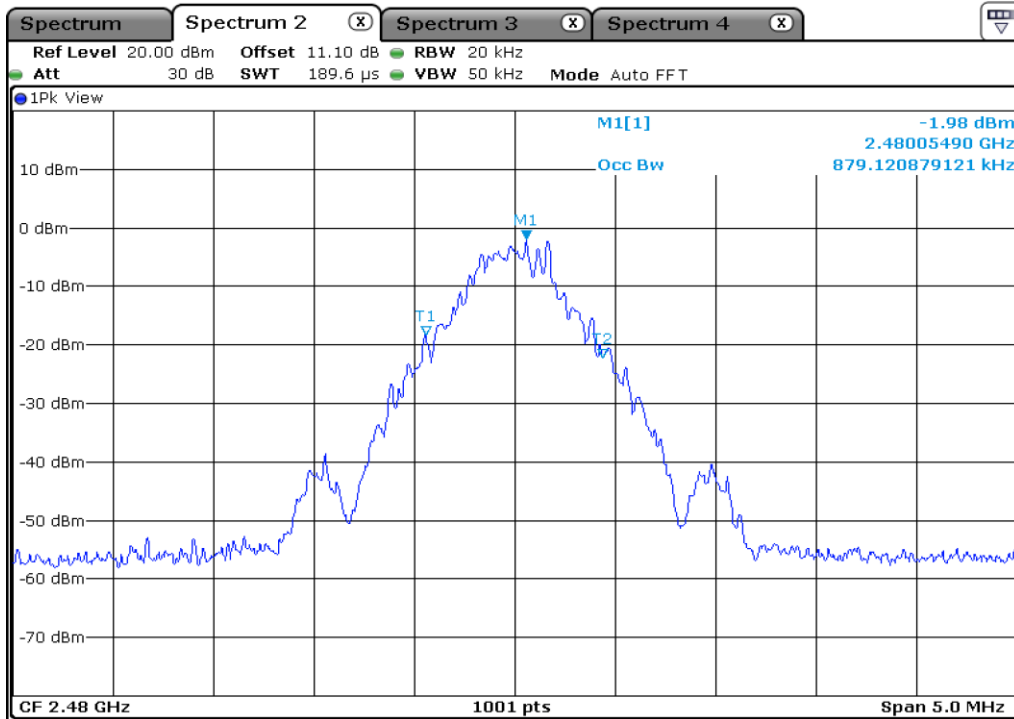

11.2 100 kHz Bandwidth Outside The Frequency Band

12 100 kHz Bandwidth Outside The Frequency Band

12.1 100 kHz Bandwidth Outside The Frequency Band

12.2 100 kHz Bandwidth Outside The Frequency Band

Test Band				Bluetooth
Antenna				Ant 1
Test Parameters for Channel Bandwidths				
Test Item	No.	Mode	Channel	Verdict
99 % Occupied Bandwidth	1	BDR	0	Pass
	2	BDR	39	Pass
	3	BDR	78	Pass
	4	2M-EDR	0	Pass
	5	2M-EDR	39	Pass
	6	2M-EDR	78	Pass
	7	3M-EDR	0	Pass
	8	3M-EDR	39	Pass
	9	3M-EDR	78	Pass

1	99 % Occupied Bandwidth
---	-------------------------

2	99 % Occupied Bandwidth
---	-------------------------

3	99 % Occupied Bandwidth
---	-------------------------

4	99 % Occupied Bandwidth
---	-------------------------