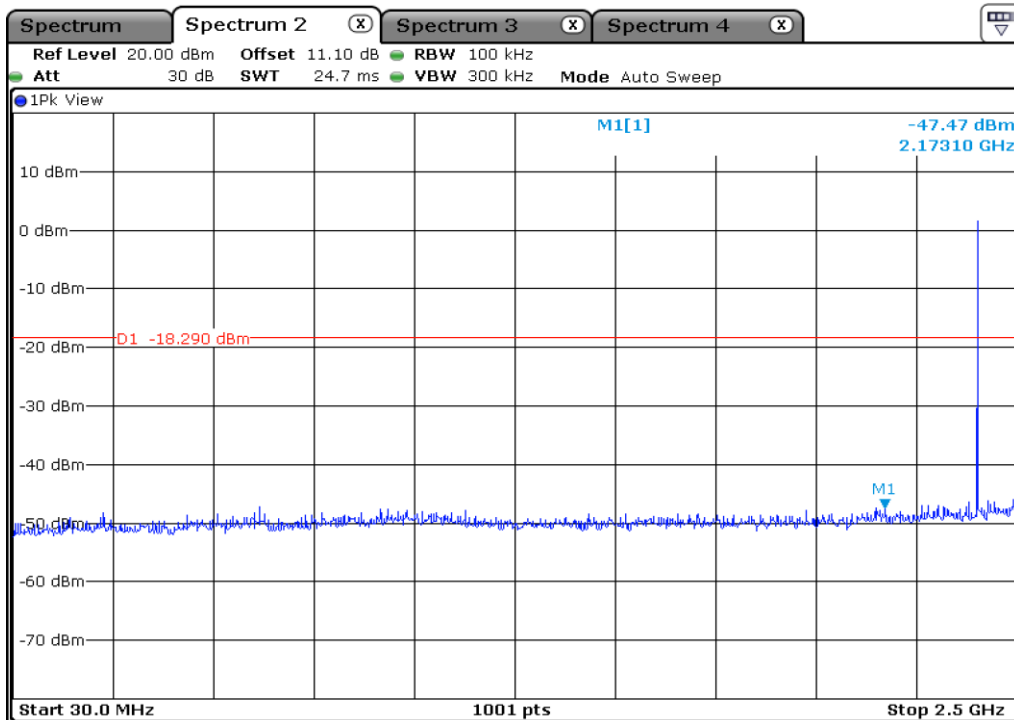

1	100 kHz Bandwidth Outside The Frequency Band