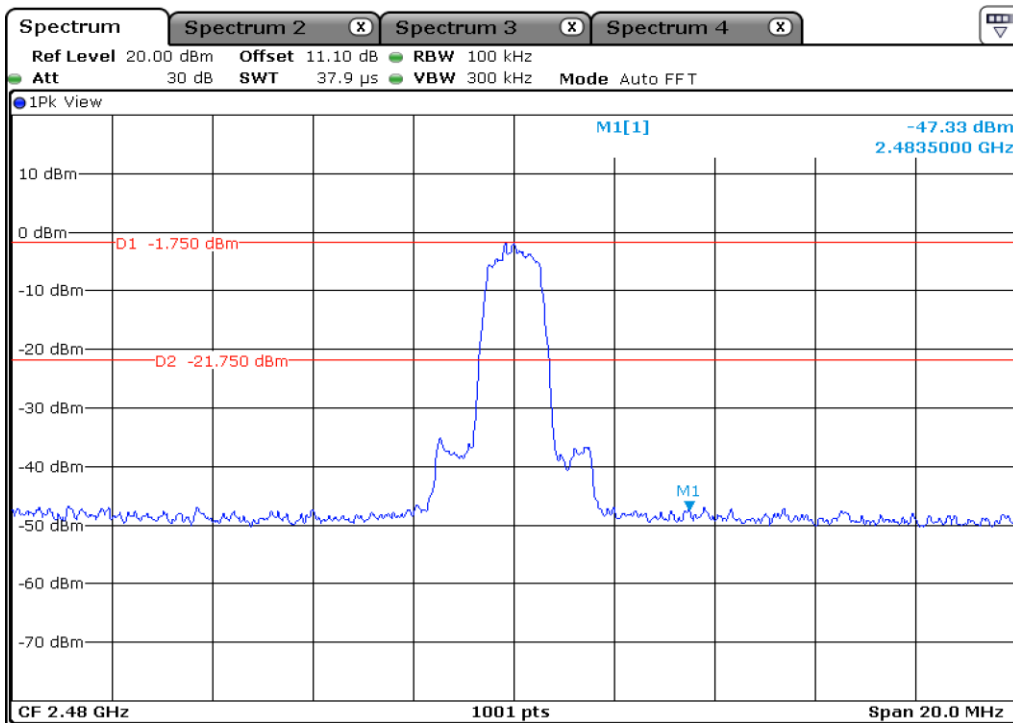

7   **100 kHz Bandwidth Outside The Frequency Band**