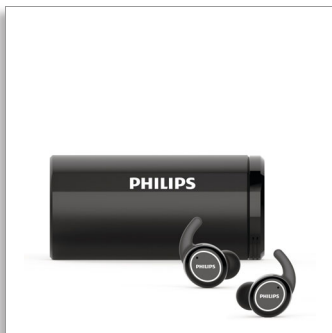

Philips
Wireless Headphones

6 mm drivers/closed-back

In-ear
6+18 hrs play time
Secure fit

TAST702BK

Ditch the wires.

Train free.

These true wireless in-ear sports earphones love it when you sweat. IPX5 splash resistance and UV clean technology mean you'll stay fresh however hard you go. You get up to 24 hours of play time with the portable charging case.

From the gym to the street

- 3 interchangeable ear-tip covers for a perfect in-ear fit
- Soft, rubberised wing tips. Secure and comfortable
- Perfect seal, great passive noise isolation

From workout playlist to vital call

- 6 mm neodymium acoustic drivers
- Detailed sound. Great bass
- Smart pairing. Automatically find your Bluetooth device
- Tap the earbud to control music and calls

Train hard. Stay fresh. Feel free.

- Get up to 24 hours of play time with the case
- IPX5 waterproof. Waterproof and sweat-proof
- Portable charging case. Multiple charges in your pocket
- Quick Charge. Charge for 15 minutes, train for an extra 1.5 hours
- UV cleaning. Place earpieces in charging case to clean

PHILIPS

Wireless Headphones
6 mm drivers/closed-back In-ear, 6+18 hrs play time, Secure fit

Specifications

Design

- Colour: Black

Sound

- Acoustic system: Closed
- Magnet type: NdFeB
- Impedance: 16 Ohm
- Speaker diameter: 6 mm
- Frequency range: 20–20,000 Hz
- Sensitivity: 94 dB
- Diaphragm: PET