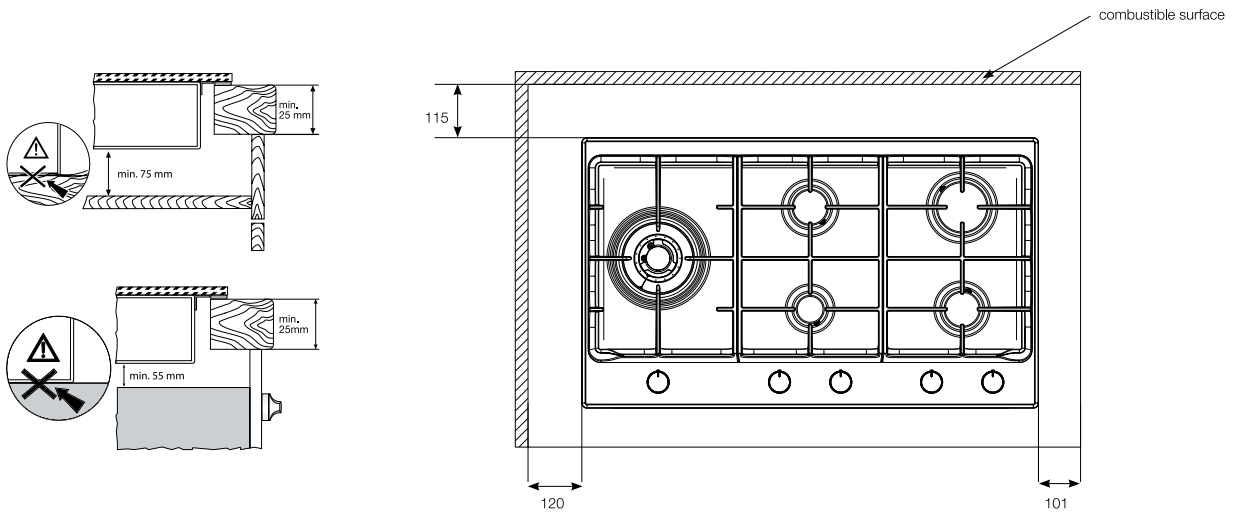

Dimension Guide

Built-in Gas Hob / 90cm

Model:
EHG955BE

| Dimensions | | | |
|--------------|-------|--------|-------|
| | width | height | depth |
| Cut-out (mm) | 860 | 55 | 490 |
| Product (mm) | 900 | 60 | 530 |

*To combustible surface (dimension is not relevant if the adjacent surface is non-combustible).

Please note! Dimensions to be used as a guide only. All customers MUST refer to the user manual supplied with the product for detailed installation instructions.