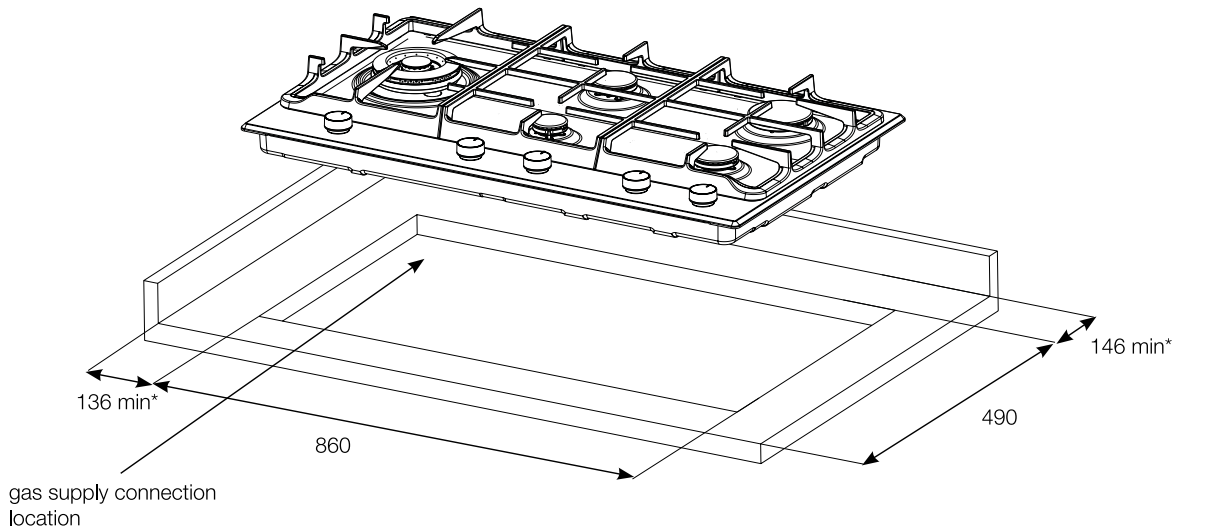

Dimension Guide

Built-in Gas Hob / 90cm

Model:
EHG955BE

| Dimensions | | | |
|--------------|-------|--------|-------|
| | width | height | depth |
| Cut-out (mm) | 860 | 55 | 490 |
| Product (mm) | 900 | 60 | 530 |

*To combustible surface (dimension is not relevant if the adjacent surface is non-combustible).

Please note! Dimensions to be used as a guide only. All customers MUST refer to the user manual supplied with the product for detailed installation instructions.