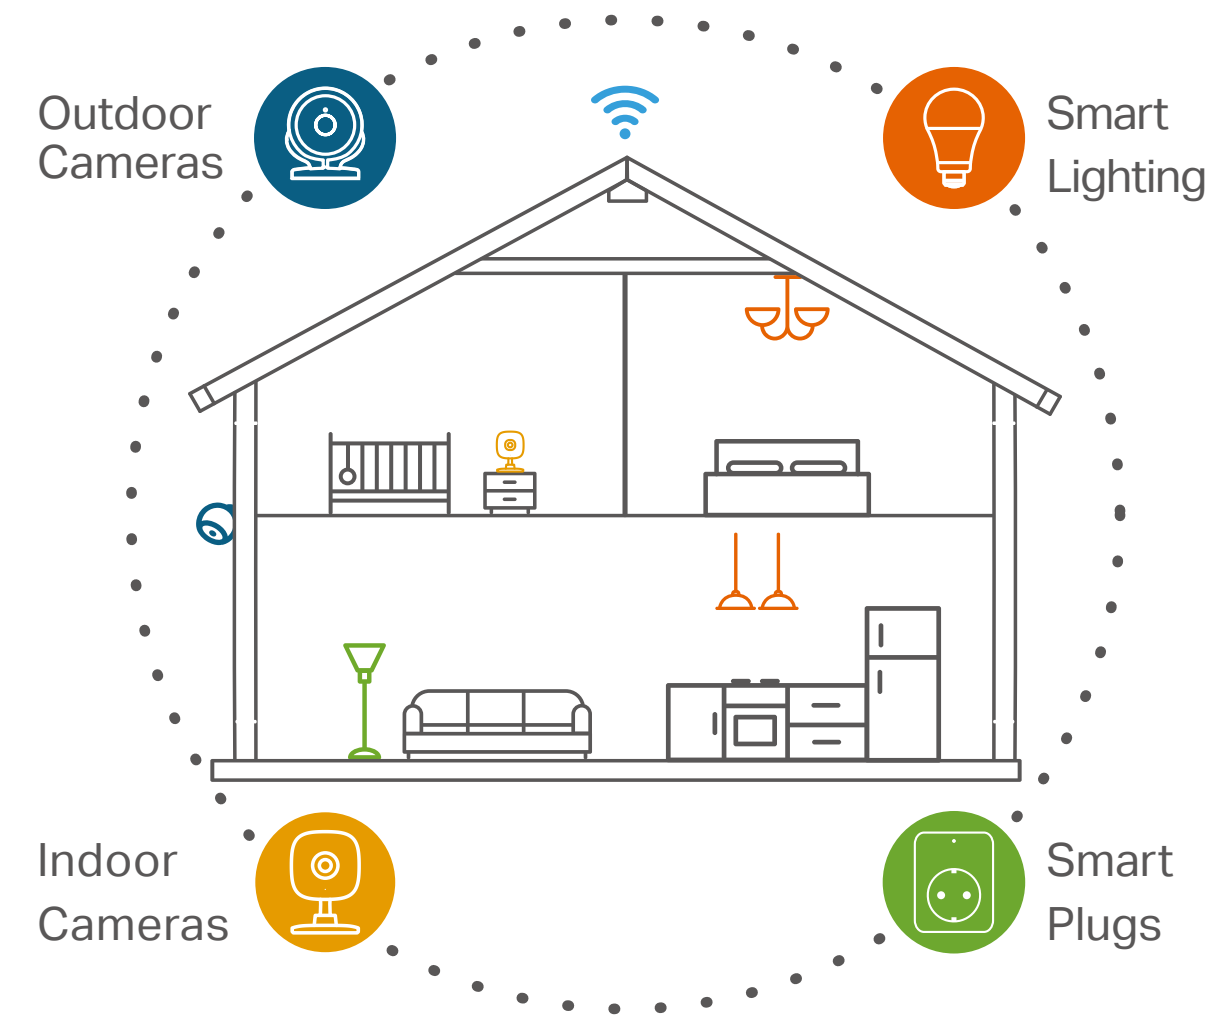

*The app screen depicted is for visual reference only.

*Alexa, Google Assistant, and SmartThings are not available in all languages and countries.

Multi-scene

Create multiple scenes like theater scene, party scene or sleeping scene with different settings for various occasions, and tap yours when you want the light your way.

Highlights

Schedules

Use your Kasa Smart app to schedule your light bulb to automatically switch on and off when you're home or away.

Your Home. One App.

Turn your home into a true smart home with Kasa Smart. Automate your lights and appliances with smart plugs and bulbs. Secure your home with Kasa cameras. Control it all from the Kasa Smart app.

Learn more at tp-link.com/smarthome

Features

Ease of Use

- No Hub Required – Connect to your home’s secure Wi-Fi network. No need for a hub or extra equipment
- Remote Control – Control your smart light bulb from anywhere with your smartphone using the free Kasa app
- Scheduling – Set schedules to turn on/off the smart bulbs at any chosen time for your convenience
- Multi-scene – Save your light settings as different scenes to enjoy instant access to them
- Smart Actions – With Smart Actions, your Kasa devices can work together to create a smarter smart home
- Grouping - Use Grouping to combine your Kasa devices with other Kasa Smart devices for seamless control with one single tap on your smartphone

Compatibility

- Works with Voice Assistants – Control smart bulbs using the leading voice assistants such as Amazon Alexa or Google Assistant
- Compatible with Android, iOS – The free Kasa app lets you run smart bulbs from any Android (5.0 and higher) or iOS (iOS 10 and higher) devices
- Works with SmartThings – Control and manage your Kasa devices with SmartThings