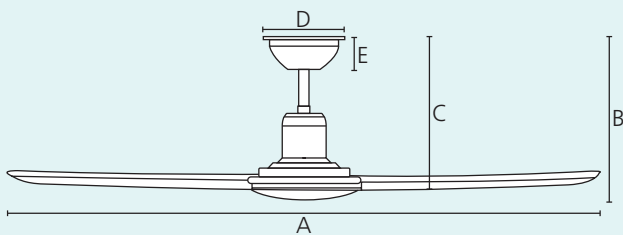

NOOSA 60

Ø 59.8 / 1520 mm

Distributed by:
Reduction Revolution Pty Ltd
www.reductionrevolution.com.au

202973

Housing

ABS, UV Resistant, white matt

Blades

ABS, UV Resistant, white matt

included

38 W

14346 m³/h

6 speed

13°

18W

2000lm

NATURAL BREEZE

2/8h

INDOOR & COVERED OUTDOOR USE

Dimensions

	mm	inches
A	1520	59.8
B	295	11.6
C	285	11.22
D	170	6.69
E	50	1.97

Airflow

Speed	max. Watts	m ³ /h	m ³ /h/W
1	4.3	3,591	835.12
2	7.2	6,032	837.78
3	10.2	7,638	748.82
4	15.1	9,526	630.86
5	24.9	10,957	440.04
6	37.4	14,346	383.58