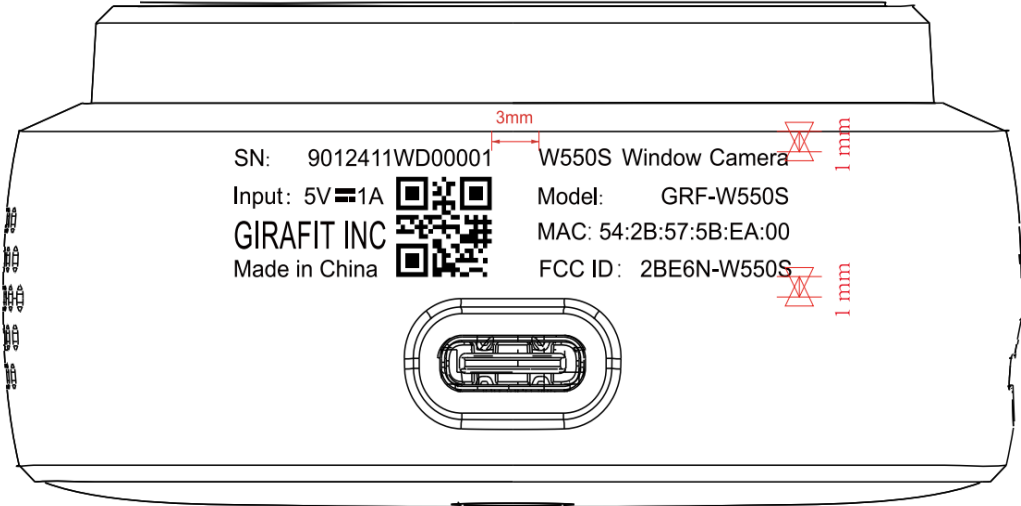

Label Artwork and Location

Model: GRF-W550S

Label:

Size: L*W=35*16mm

Location