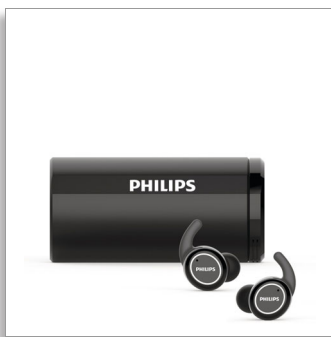

Philips
Wireless Headphone

6mm drivers/ closed-back

In-ear
6+18 hrs play time
Secure fit

TAST702BK

Ditch the wires.

Train free.

These true wireless in-ear sports earphones love it when you sweat. IPX5 splash resistance and UV clean technology mean you'll stay fresh however hard you go. You get up to 24 hours play time with the portable charging case.

From the gym to the street

- 3 interchangeable ear-tip covers for a perfect in-ear fit
- Soft rubberized wing tips. Secure and comfortable
- Perfect seal, great passive noise isolation

From workout playlist to vital call

- 6 mm neodymium acoustic drivers
- Detailed sound. Decent bass
- Smart pairing. Automatically find your Bluetooth device
- Tap the earbud to control music and calls

Train hard. Stay fresh. Feel free.

- Get up to 24 hours play time with the case
- IPX5 waterproof. Waterproof and sweat-proof
- Portable charging case. Multiple charges in your pocket
- Quick Charge. Charge for 15 minutes, train extra 1.5 hours
- UV cleaning. Place earpieces in charging case to clean

PHILIPS

Specifications

Design

- Color: Black

Sound

- Acoustic system: Closed
- Magnet type: NdFeB
- Impedance: 16 Ohm
- Speaker diameter: 6 mm
- Frequency range: 20 - 20,000 Hz
- Sensitivity: 94 dB
- Diaphragm: PET