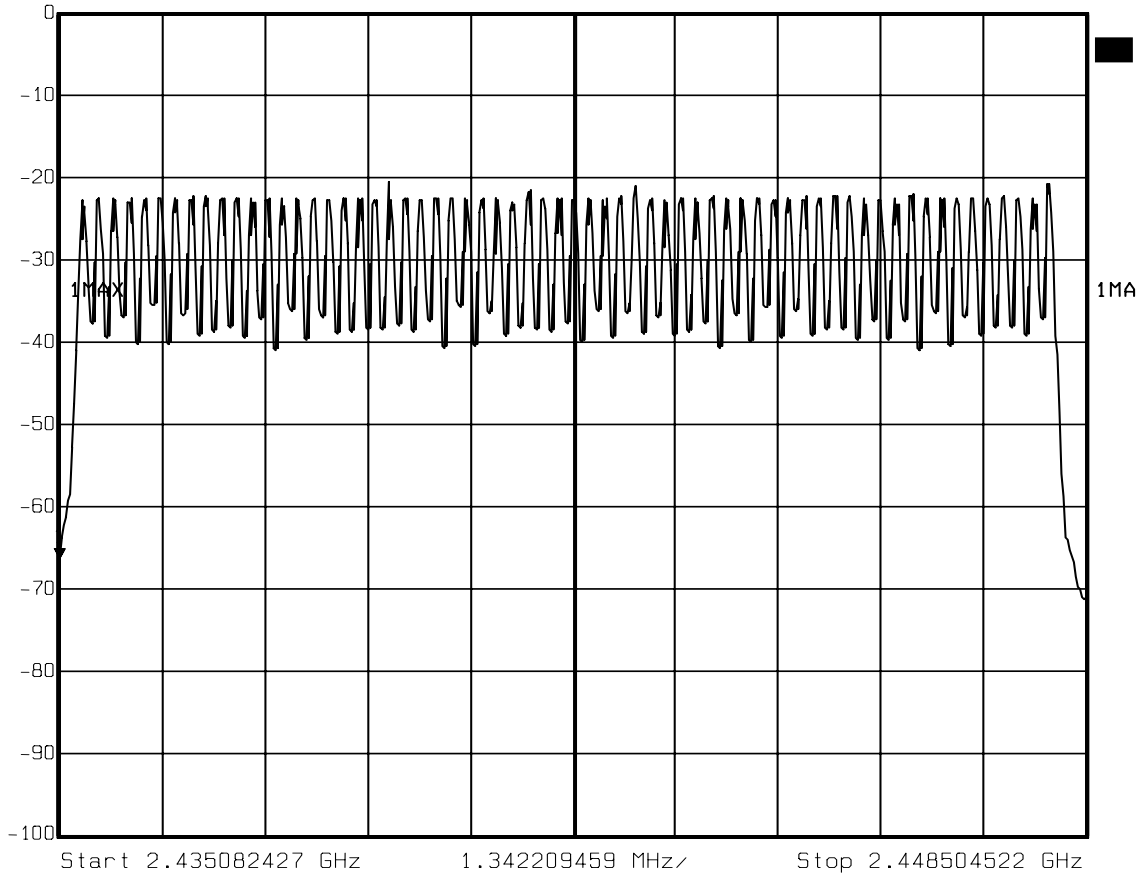

UNCAL Marker 1 [T1] RBW 20 kHz RF Att 20 dB
Ref Lvl -66.36 dBm VBW 3 kHz Mixer -20 dBm
0 dBm 2.43508243 GHz SWT 50 ms Unit dBm

Comment A: BAND B ZONES 3,4,5,6
Date: 18.MAR.2004 13:01:08

SKIP ZONE IMPLEMENTED,
CHANNEL "B" SELECTED
ZONES 1,2,7,8 ARE SKIPPED
THIS SHOWS THE 64 CHANNELS per the TCB request