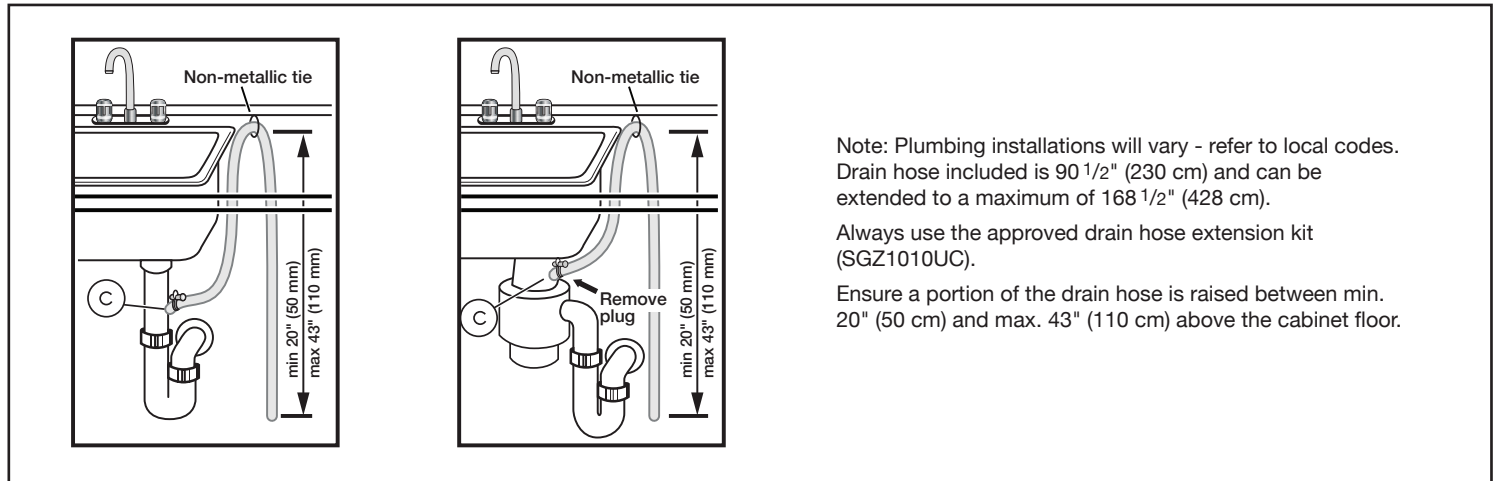

**Notes:** All height, width and depth dimensions are shown in inches. BSH reserves the absolute and unrestricted right to change product materials and specifications, at any time, without notice. Consult the product's installation instructions for final dimensional data and other details prior to making cutout.

# 24" Recessed Handle Dishwasher

100 Series – Stainless Steel SHE3AR75UC

**BOSCH**

Invented for life

## Installation Details

Note: Plumbing installations will vary - refer to local codes. Drain hose included is 90 1/2" (230 cm) and can be extended to a maximum of 168 1/2" (428 cm).

Always use the approved drain hose extension kit (SGZ1010UC).