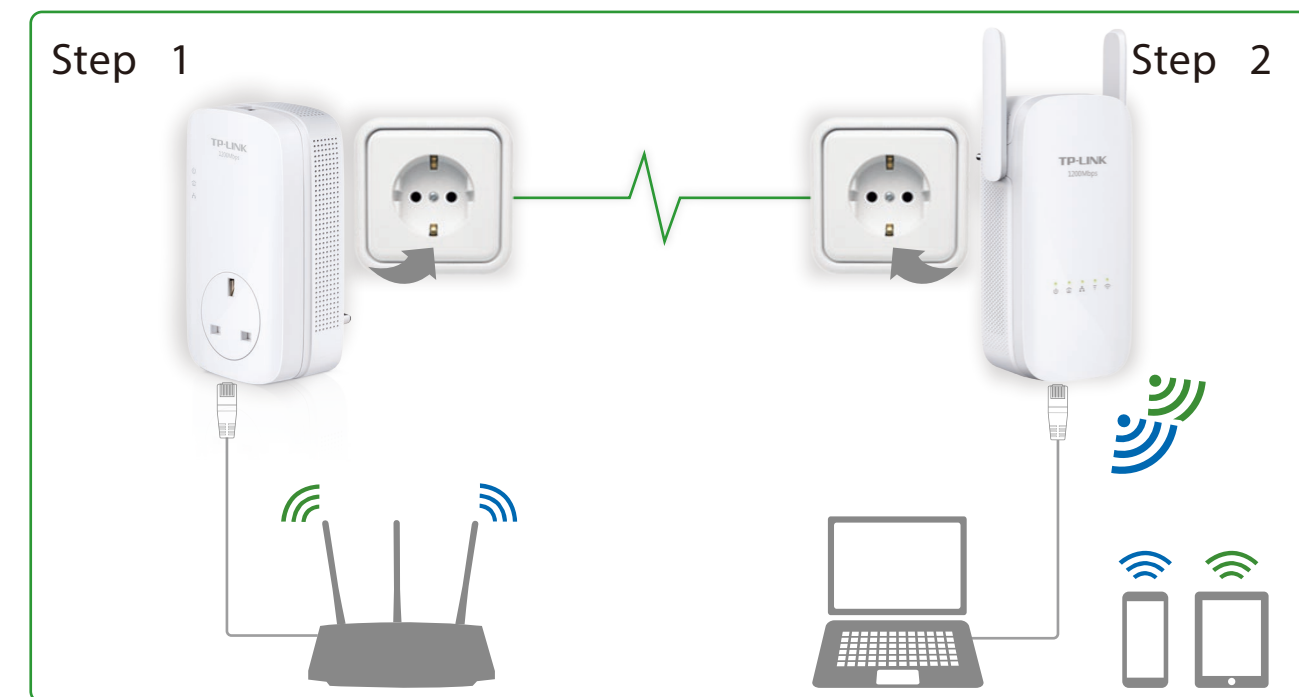

- AV1200 Gigabit Powerline ac Wi-Fi Kit: TL-WPA8630 & TL-PA8010P
- 2-meter CAT.5e Ethernet Cable * 2
- Quick Installation Guide

Certification

- CE, RoHS

System Requirements

- Windows 10/8.1/8/7/Vista/XP, Mac OS, Linux¹

¹Utility currently supports Windows 8/7/Vista/XP and Mac OS X (10.7 and later) operating system.

Diagrams

PLUG & PLAY IN SECONDS!

Others

Ideal to use with

- AC1900 Wireless Dual Band Gigabit Router Archer C9