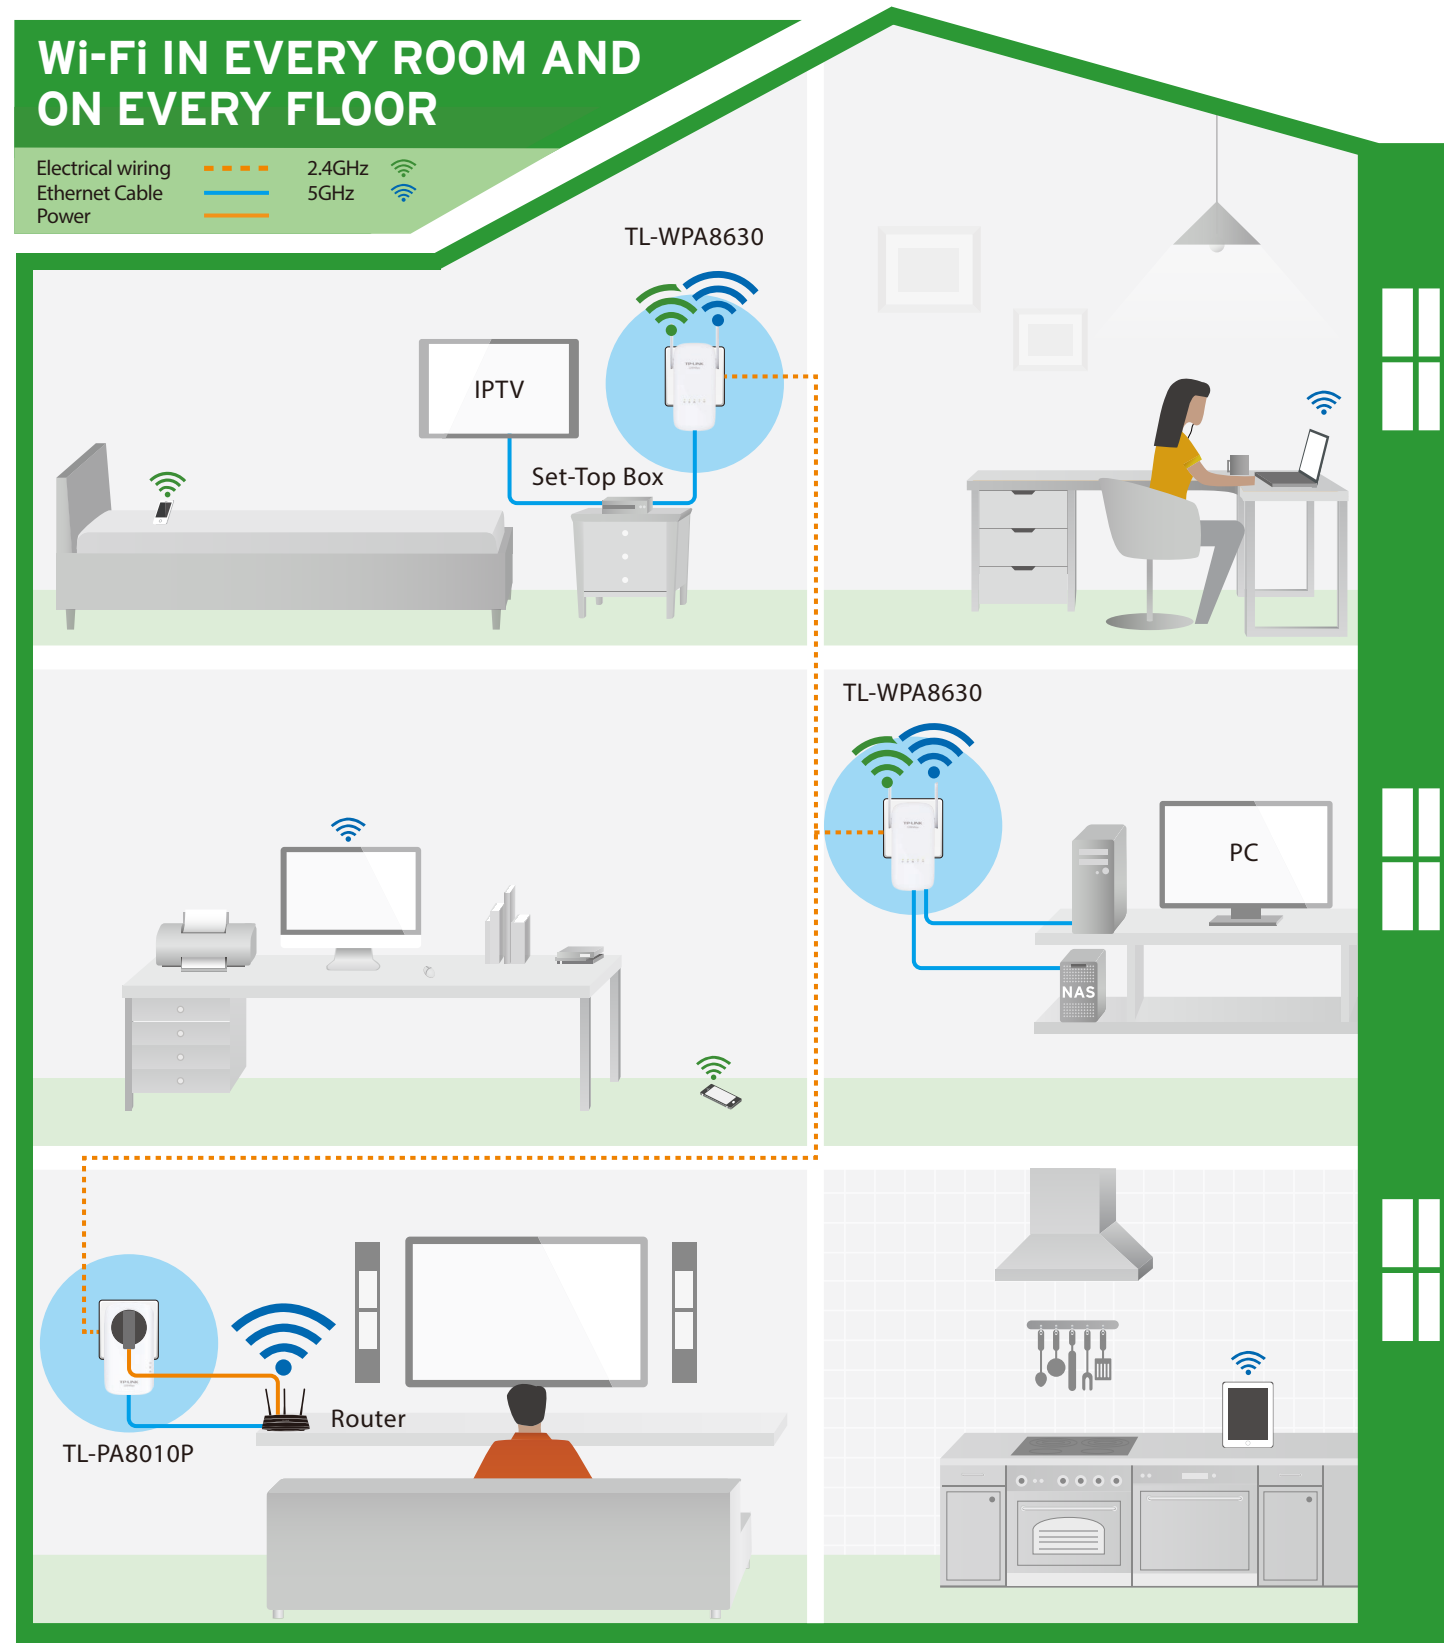

Diagrams

PLUG & PLAY IN SECONDS!