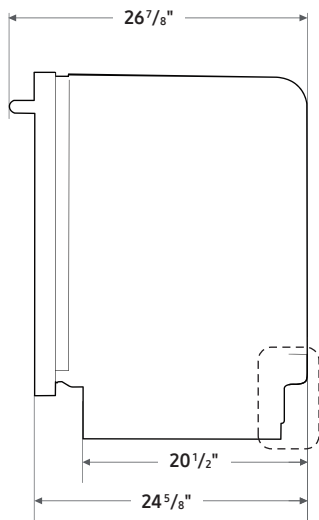

### Product Dimensions & Weight (WxHxD)

Dimensions: 23 3/4" x 33 3/4" x 24 5/8"  
Weight: 64 lbs

### Dimensions

Side View

Rear View

The water supply line, power cable and drain hose should go through this space behind the dishwasher. Then, the power cable runs in channels under the dishwasher to connections in the front.

### Shipping Dimensions & Weight (WxHxD)

Dimensions: 26" x 35" x 29 1/7"  
Weight: 73.9 lbs