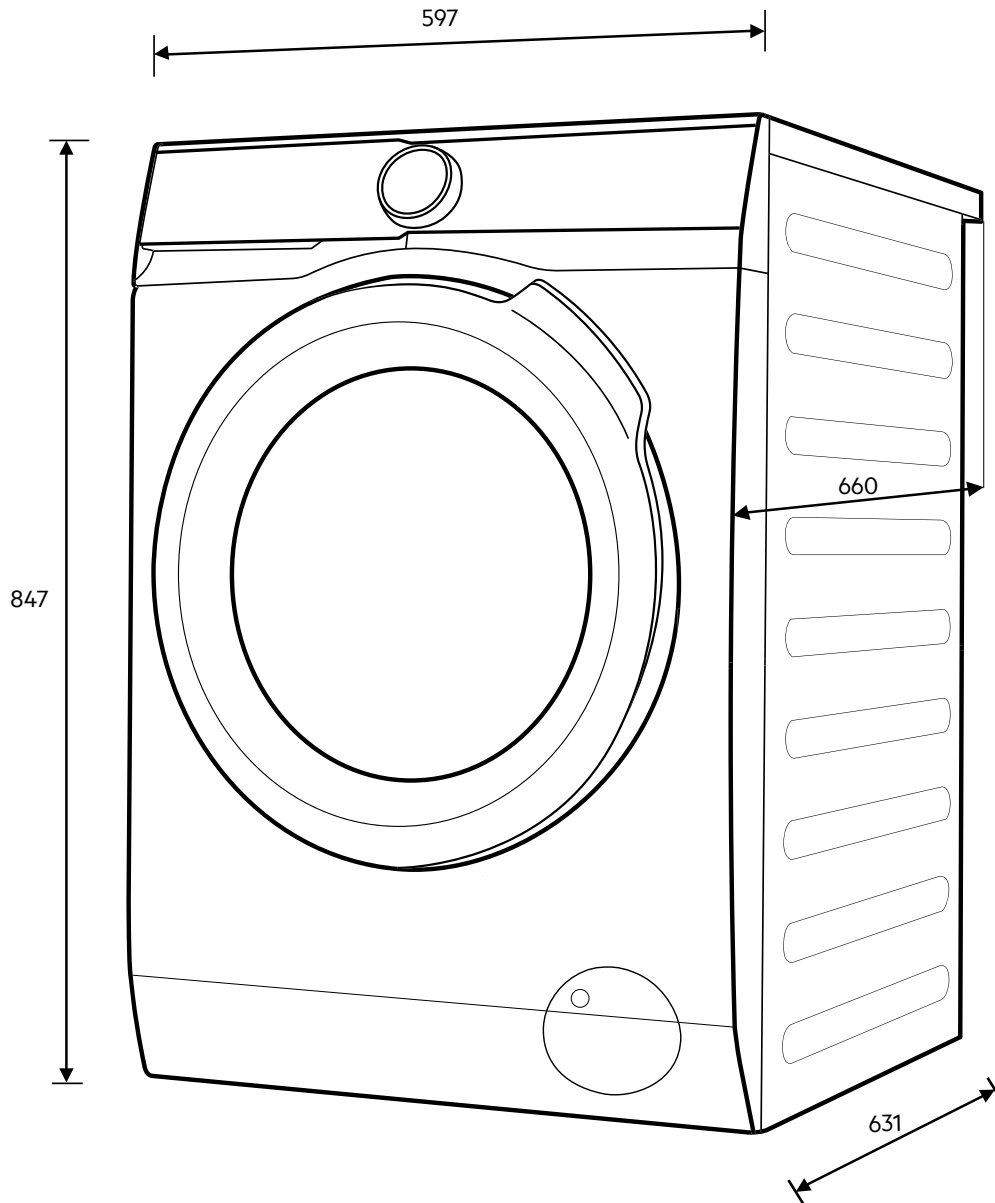

### LF8516080 FRONT LOAD WASHER

Dimensions	Width (mm)	Height (mm)	Depth (mm)	Max depth (mm)
Product (mm)	597	847	631	660

#### IMPORTANT

These dimensions are a guide only. All measurements are in millimetres (mm).  
For complete installation instructions, refer to the manual provided with product.