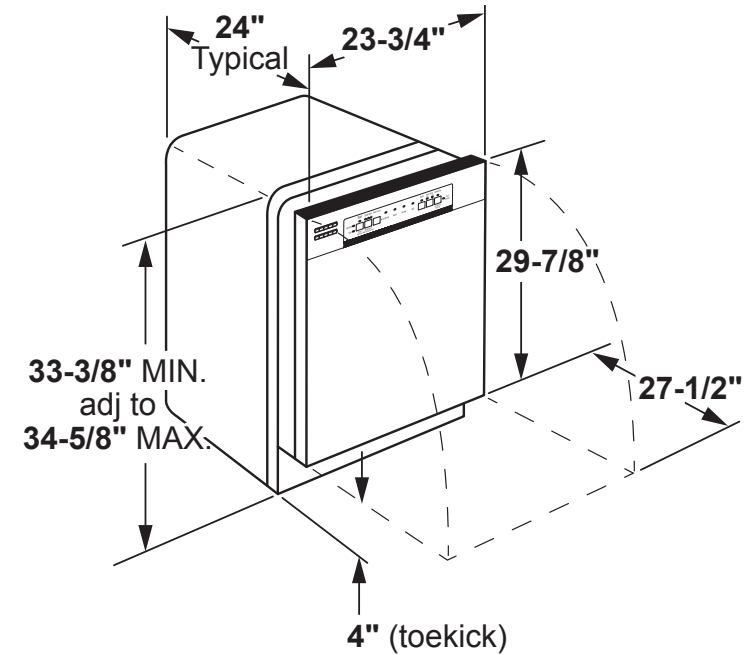

GDF510PGR/PSR

GE® Dishwasher with Front Controls

DIMENSIONS AND INSTALLATION INFORMATION (IN INCHES)

ELECTRICAL RATING

Voltage AC.....	120
Hertz.....	60
Total connected load amperage.....	7.1
Calrod® heater watts max.....	800/500

For use on adequately wired 120-volt, 15-amp circuit having 2-wire service with a separate ground wire. This appliance must be grounded for safe operation.

INSTALLATION INFORMATION: Before installing, consult installation instructions packed with product for current dimensional data.