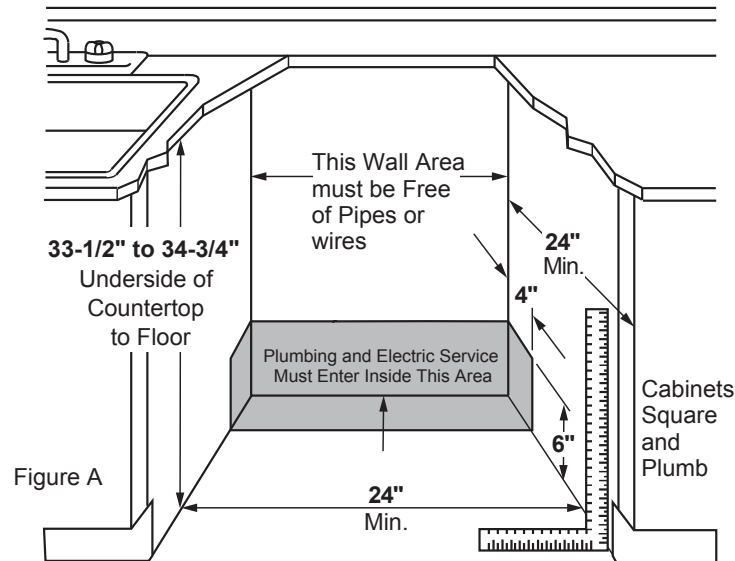

GDF510PGR/PSR

GE® Dishwasher with Front Controls

DIMENSIONS AND INSTALLATION INFORMATION (IN INCHES)

ELECTRICAL RATING

Voltage AC.....	120
Hertz.....	60
Total connected load amperage.....	7.1
Calrod® heater watts max.....	800/500

For use on adequately wired 120-volt, 15-amp circuit having 2-wire service with a separate ground wire. This appliance must be grounded for safe operation.

INSTALLATION INFORMATION: Before installing, consult installation instructions packed with product for current dimensional data.