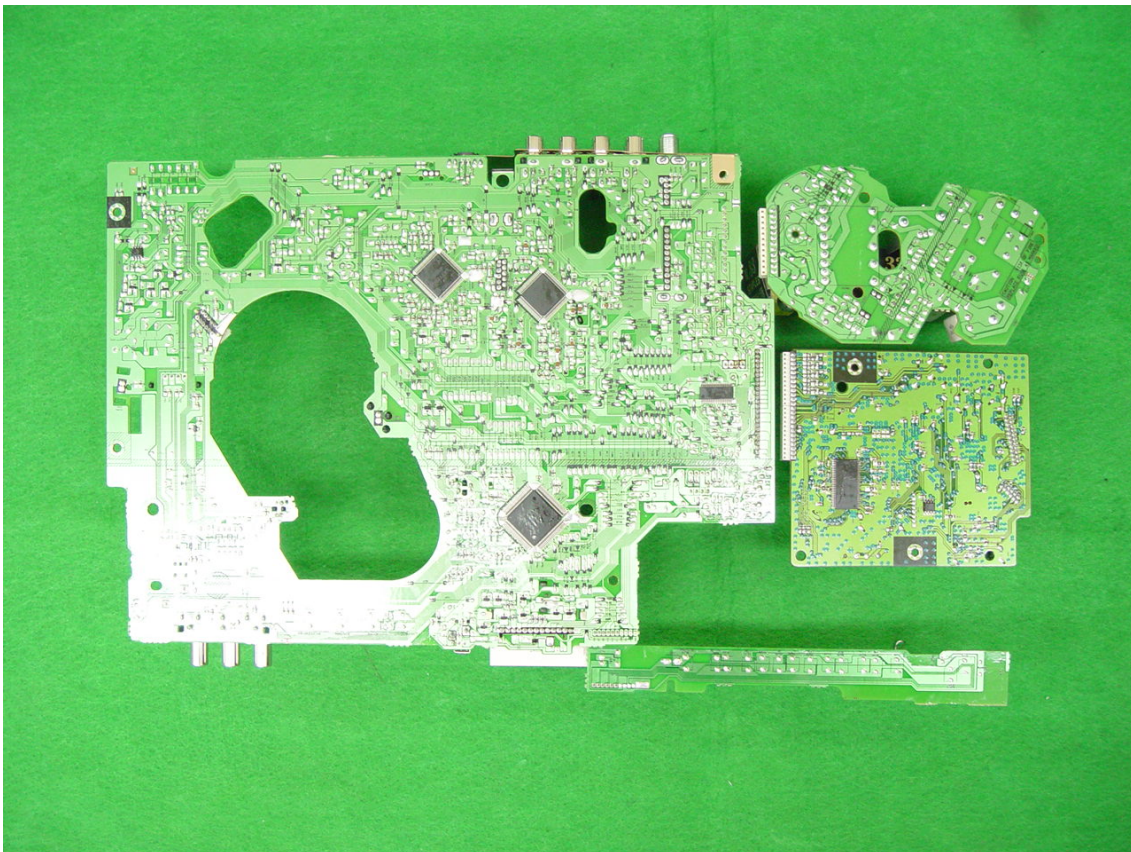

Photograph of DVD-V4600c

- FCC ID : A3L2004KAISER2

Front View – Front/Top cover open

Top View – Top cover open

Photograph of DVD-V4600c

- FCC ID : A3L2004KAISER2

Top of PCB View

Bottom of PCB View

Photograph of TM-BLOCK

TM-BLOCK TYPE: VHA35ASE

Top View

Bottom View