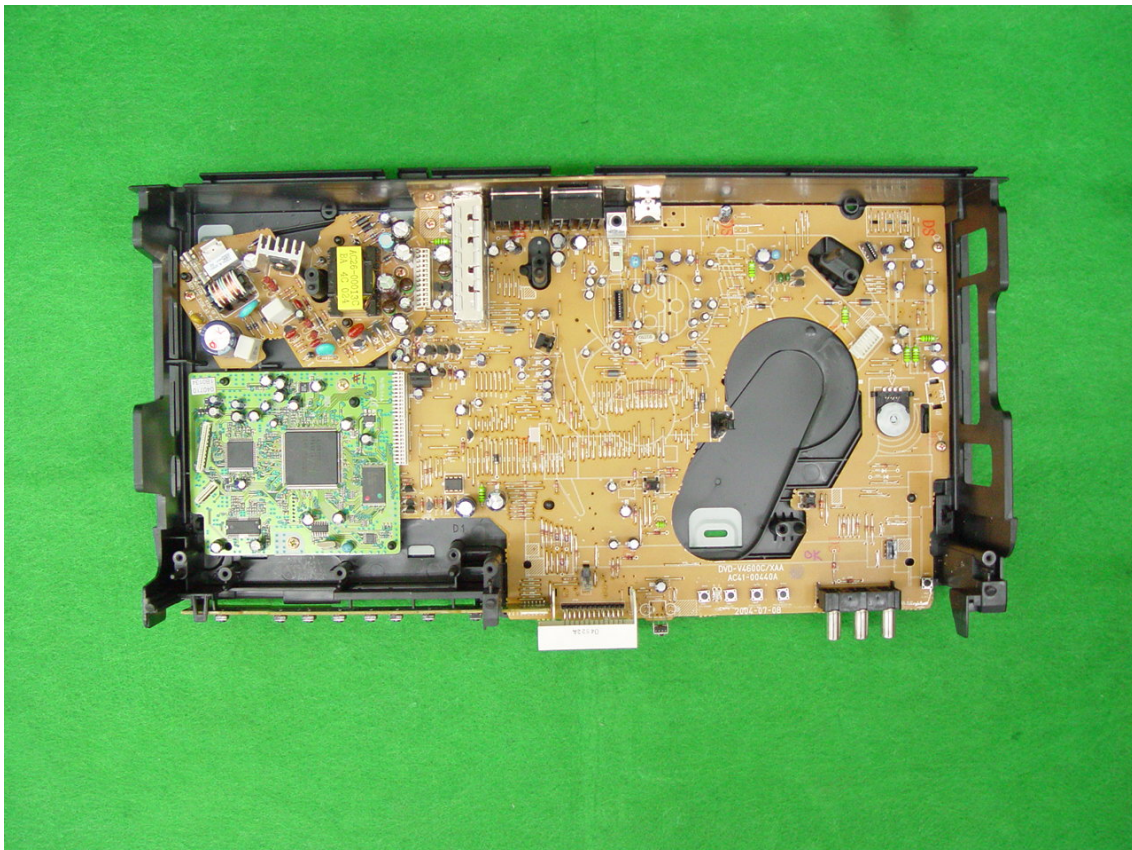

Photograph of DVD-V4600c

- FCC ID : A3L2004KAISER2

Front View – Front/Top cover open

Top View – Top cover open

Photograph of DVD-V4600c

- FCC ID : A3L2004KAISER2

Top of PCB View

Bottom of PCB View

Photograph of TM-BLOCK

TM-BLOCK TYPE: VHA35ASE

Top View

Bottom View