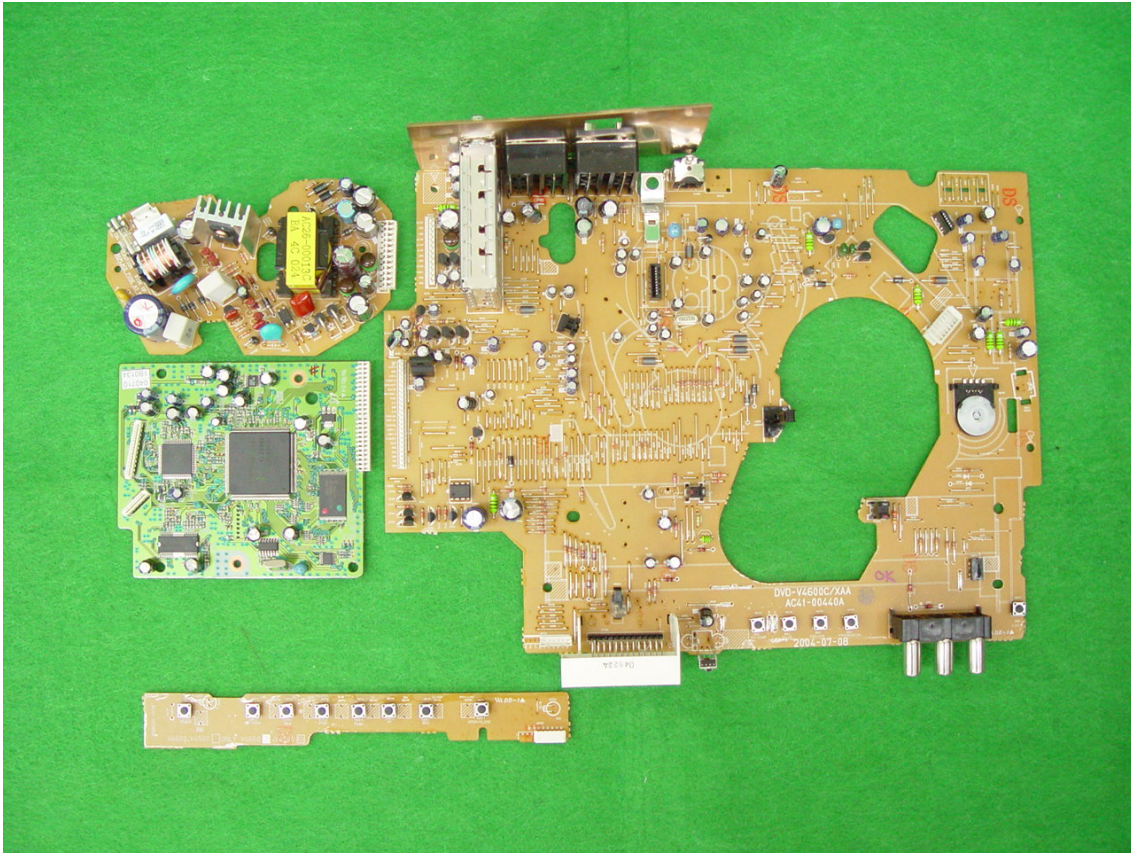

Photograph of DVD-V4600c

- FCC ID : A3L2004KAISER2

Front View – Front/Top cover open

Top View – Top cover open

Photograph of DVD-V4600c

- FCC ID : A3L2004KAISER2

Top of PCB View

Bottom of PCB View

Photograph of TM-BLOCK

TM-BLOCK TYPE: VHA35ASE

Top View

Bottom View