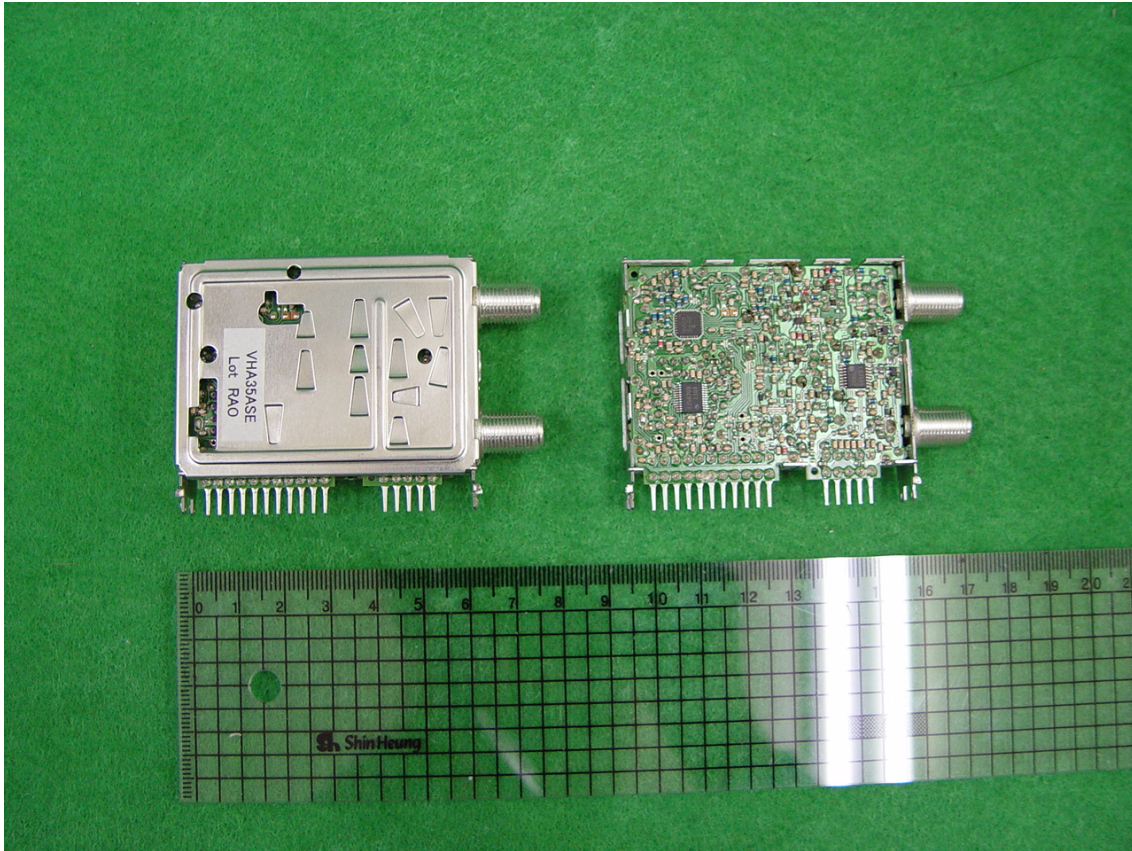

Photograph of DVD-V4600c

- FCC ID : A3L2004KAISER2

Front View – Front/Top cover open

Top View – Top cover open

Photograph of DVD-V4600c

- FCC ID : A3L2004KAISER2

Top of PCB View

Bottom of PCB View

Photograph of TM-BLOCK

TM-BLOCK TYPE: VHA35ASE

Top View

Bottom View