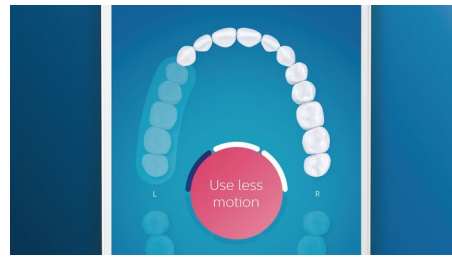

Never miss a spot

The Philips Sonicare app lets you know when you've achieved a thorough clean, and coaches you to be a better, more mindful brusher.