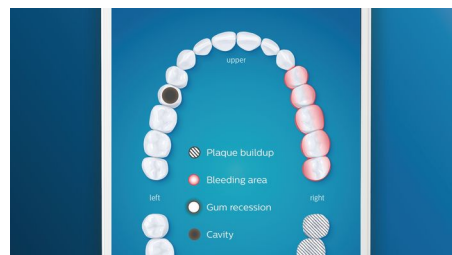

Whiter teeth, fast

Click on the W3 Premium White brush head to remove surface stains and reveal your whitest smile. With its densely packed central stain removal bristles, it's clinically proven to remove up to 100% more stains in just three days.**

Never miss a spot

The Philips Sonicare app lets you know when you've achieved a thorough clean, and coaches you to be a better, more mindful brusher.

TouchUp feature

If you happen to miss a spot while brushing your teeth, your app's TouchUp feature will show you. You can then go back for a second pass, and be confident you are getting a complete clean, every time.

Focus areas and goal-setting

Any trouble areas your dentist has pointed out? We'll highlight them on your in-app 3D mouth map, and remind you to pay extra attention to these areas.

Too much pressure?

You might not notice when you brush too hard, but your DiamondClean Smart will. If you use too much pressure, the light ring on the end of your handle will flash. This is a gentle reminder to ease off the pressure, and let your brush head do the work. 7 out of 10 people found this feature helped them become a better brusher.