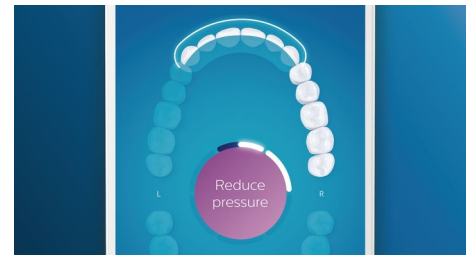

Whiter teeth, fast

Click on the W3 Premium White brush head to remove surface stains and reveal your whitest smile. With its densely packed central stain removal bristles, it's clinically proven to remove up to 100% more stains in just three days.**

Never miss a spot

The Philips Sonicare app lets you know when you've achieved a thorough clean, and coaches you to be a better, more mindful brusher.

TouchUp feature

If you happen to miss a spot while brushing your teeth, your app's TouchUp feature will show you. You can then go back for a second pass, and be confident you are getting a complete clean, every time.

Focus areas and goal-setting

Any trouble areas your dentist has pointed out? We'll highlight them on your in-app 3D mouth map, and remind you to pay extra attention to these areas.

Too much pressure?

You might not notice when you brush too hard, but your DiamondClean Smart will. If you use too much pressure, the light ring on the end of your handle will flash. This is a gentle reminder to ease off the pressure, and let your brush head do the work. 7 out of 10 people found this feature helped them become a better brusher.