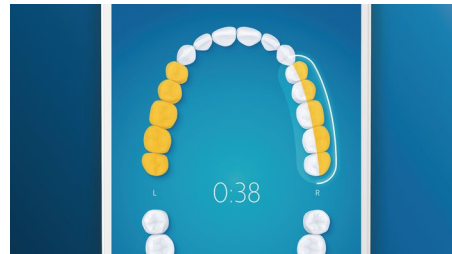

Care for your gums

Click on the G3 Premium Gum Care brush head to improve your gum health. Its smaller size and targeted gum line bristles deliver gentle yet effective cleaning along the gum line, where gum disease starts. It's clinically proven to deliver up to 100% less gum inflammation* and up to 7x healthier gums in just two weeks.*

Whiter teeth, fast

Click on the W3 Premium White brush head to remove surface stains and reveal your whitest smile. With its densely packed central stain removal bristles, it's clinically proven to remove up to 100% more stains in just three days.**

Never miss a spot

The Philips Sonicare app lets you know when you've achieved a thorough clean, and coaches you to be a better, more mindful brusher.

TouchUp feature

If you happen to miss a spot while brushing your teeth, your app's TouchUp feature will show you. You can then go back for a second pass, and be confident you are getting a complete clean, every time.

Focus areas and goal-setting

Any trouble areas your dentist has pointed out? We'll highlight them on your in-app 3D mouth map, and remind you to pay extra attention to these areas.

Too much pressure?

You might not notice when you brush too hard, but your DiamondClean Smart will. If you use too much pressure, the light ring on the end of your handle will flash. This is a gentle reminder to ease off the pressure, and let your brush head do the work. 7 out of 10 people found this feature helped them become a better brusher.