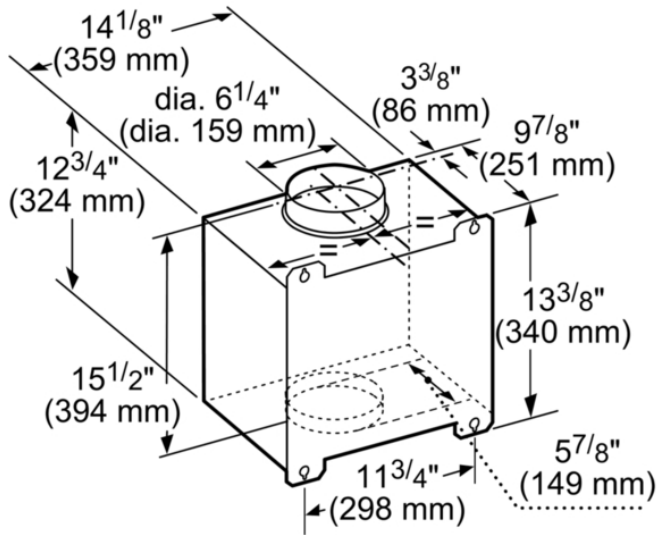

Notes: All height, width and depth dimensions are shown in inches. *Please refer to installation instructions prior to making cutout. BSH reserves the absolute and unrestricted right to change product materials and specifications, at any time, without notice. Consult the product's installation instructions for final dimensional data and other details. Applicable product warranty can be found in a accompanying product literature or you may contact your account manager for further details.

Litho Date: 04/2022

600 CFM In-Line Blower DHI1FZUC

measurements in inches (mm)

Features

Product Description	
Brand	Accessory Bosch
Product name / series name	
SKU	DHI1FZUC
Internal article number	DHI1FZUC
EAN code	4242005271771
Product packaging dimensions (HxWxD)	16.22 x 25.98 x 22.59
	23
	24
Quantity per packing unit	
Standard number of units per pallet	
UPC code	825225964841
Product image	MCSA036961_DHG6015DUC_def.jpg

Technical Specification

Notes: All height, width and depth dimensions are shown in inches. *Please refer to installation instructions prior to making cutout. BSH reserves the absolute and unrestricted right to change product materials and specifications, at any time, without notice. Consult the product's installation instructions for final dimensional data and other details. Applicable product warranty can be found in a accompanying product literature or you may contact your account manager for further details.