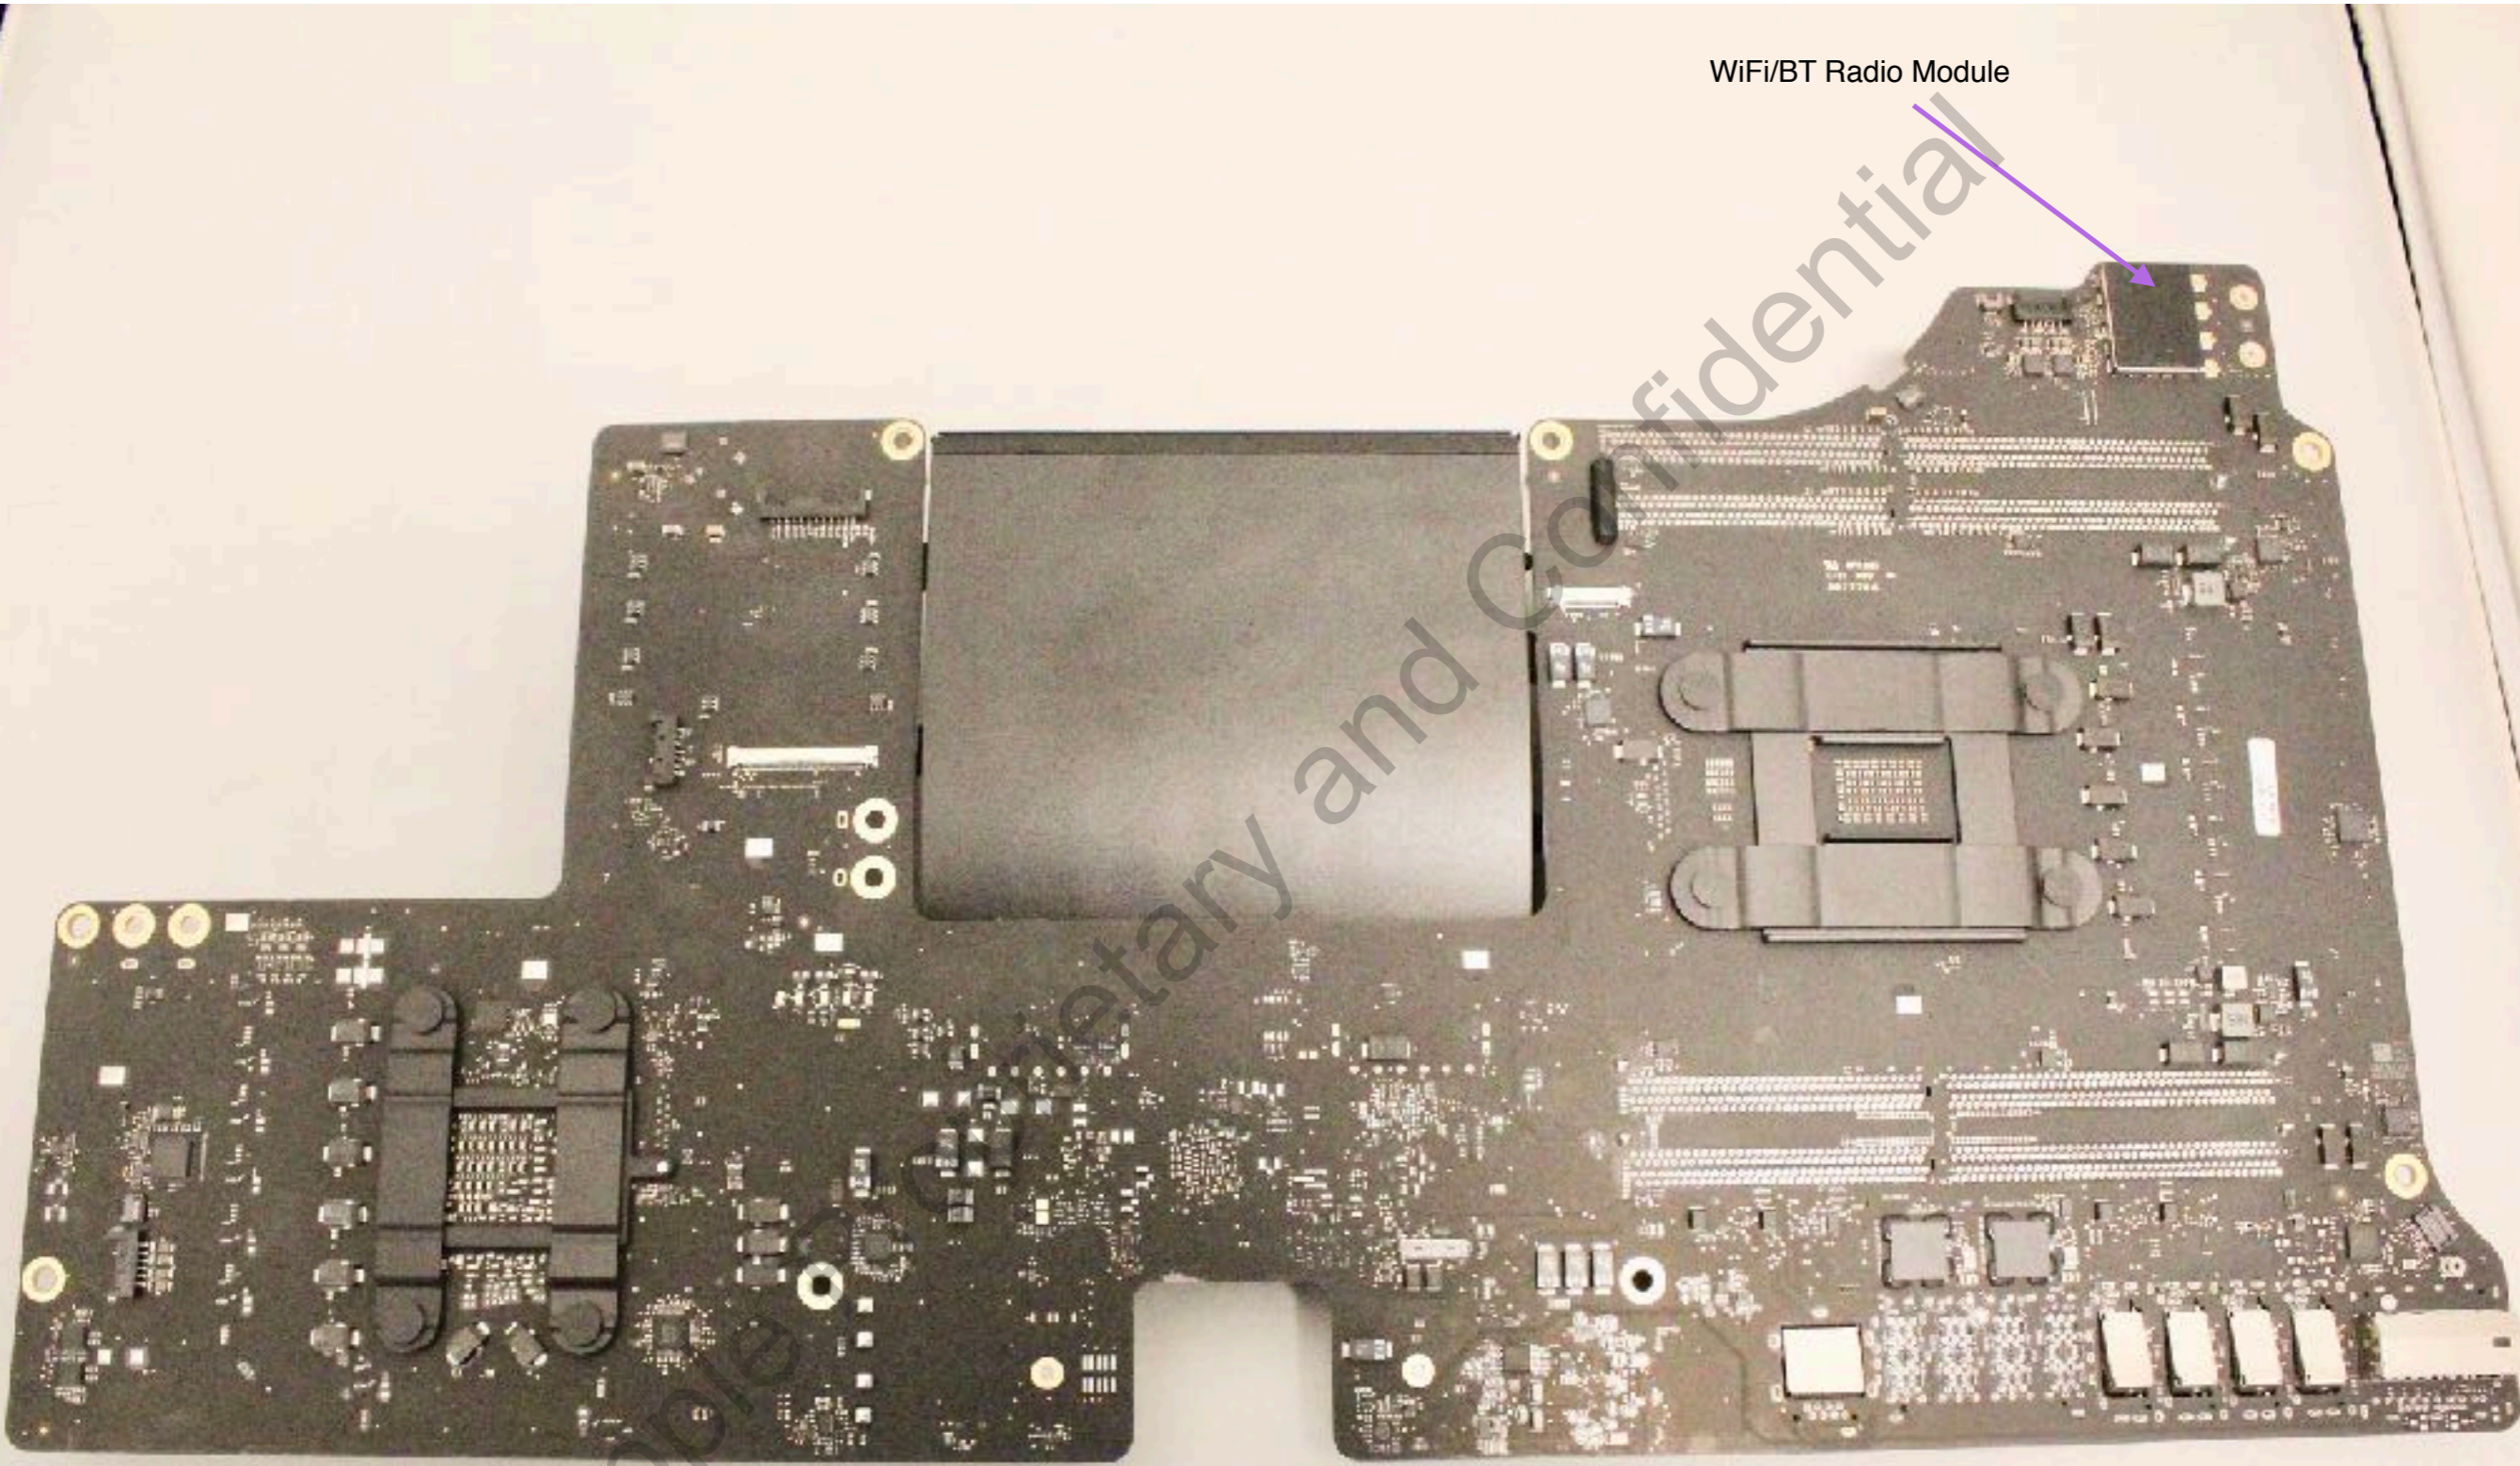

A1862 - LCD display open

A1862 -
Logic Board - Front

WiFi/BT Radio Module

A1862
Logic Board Back