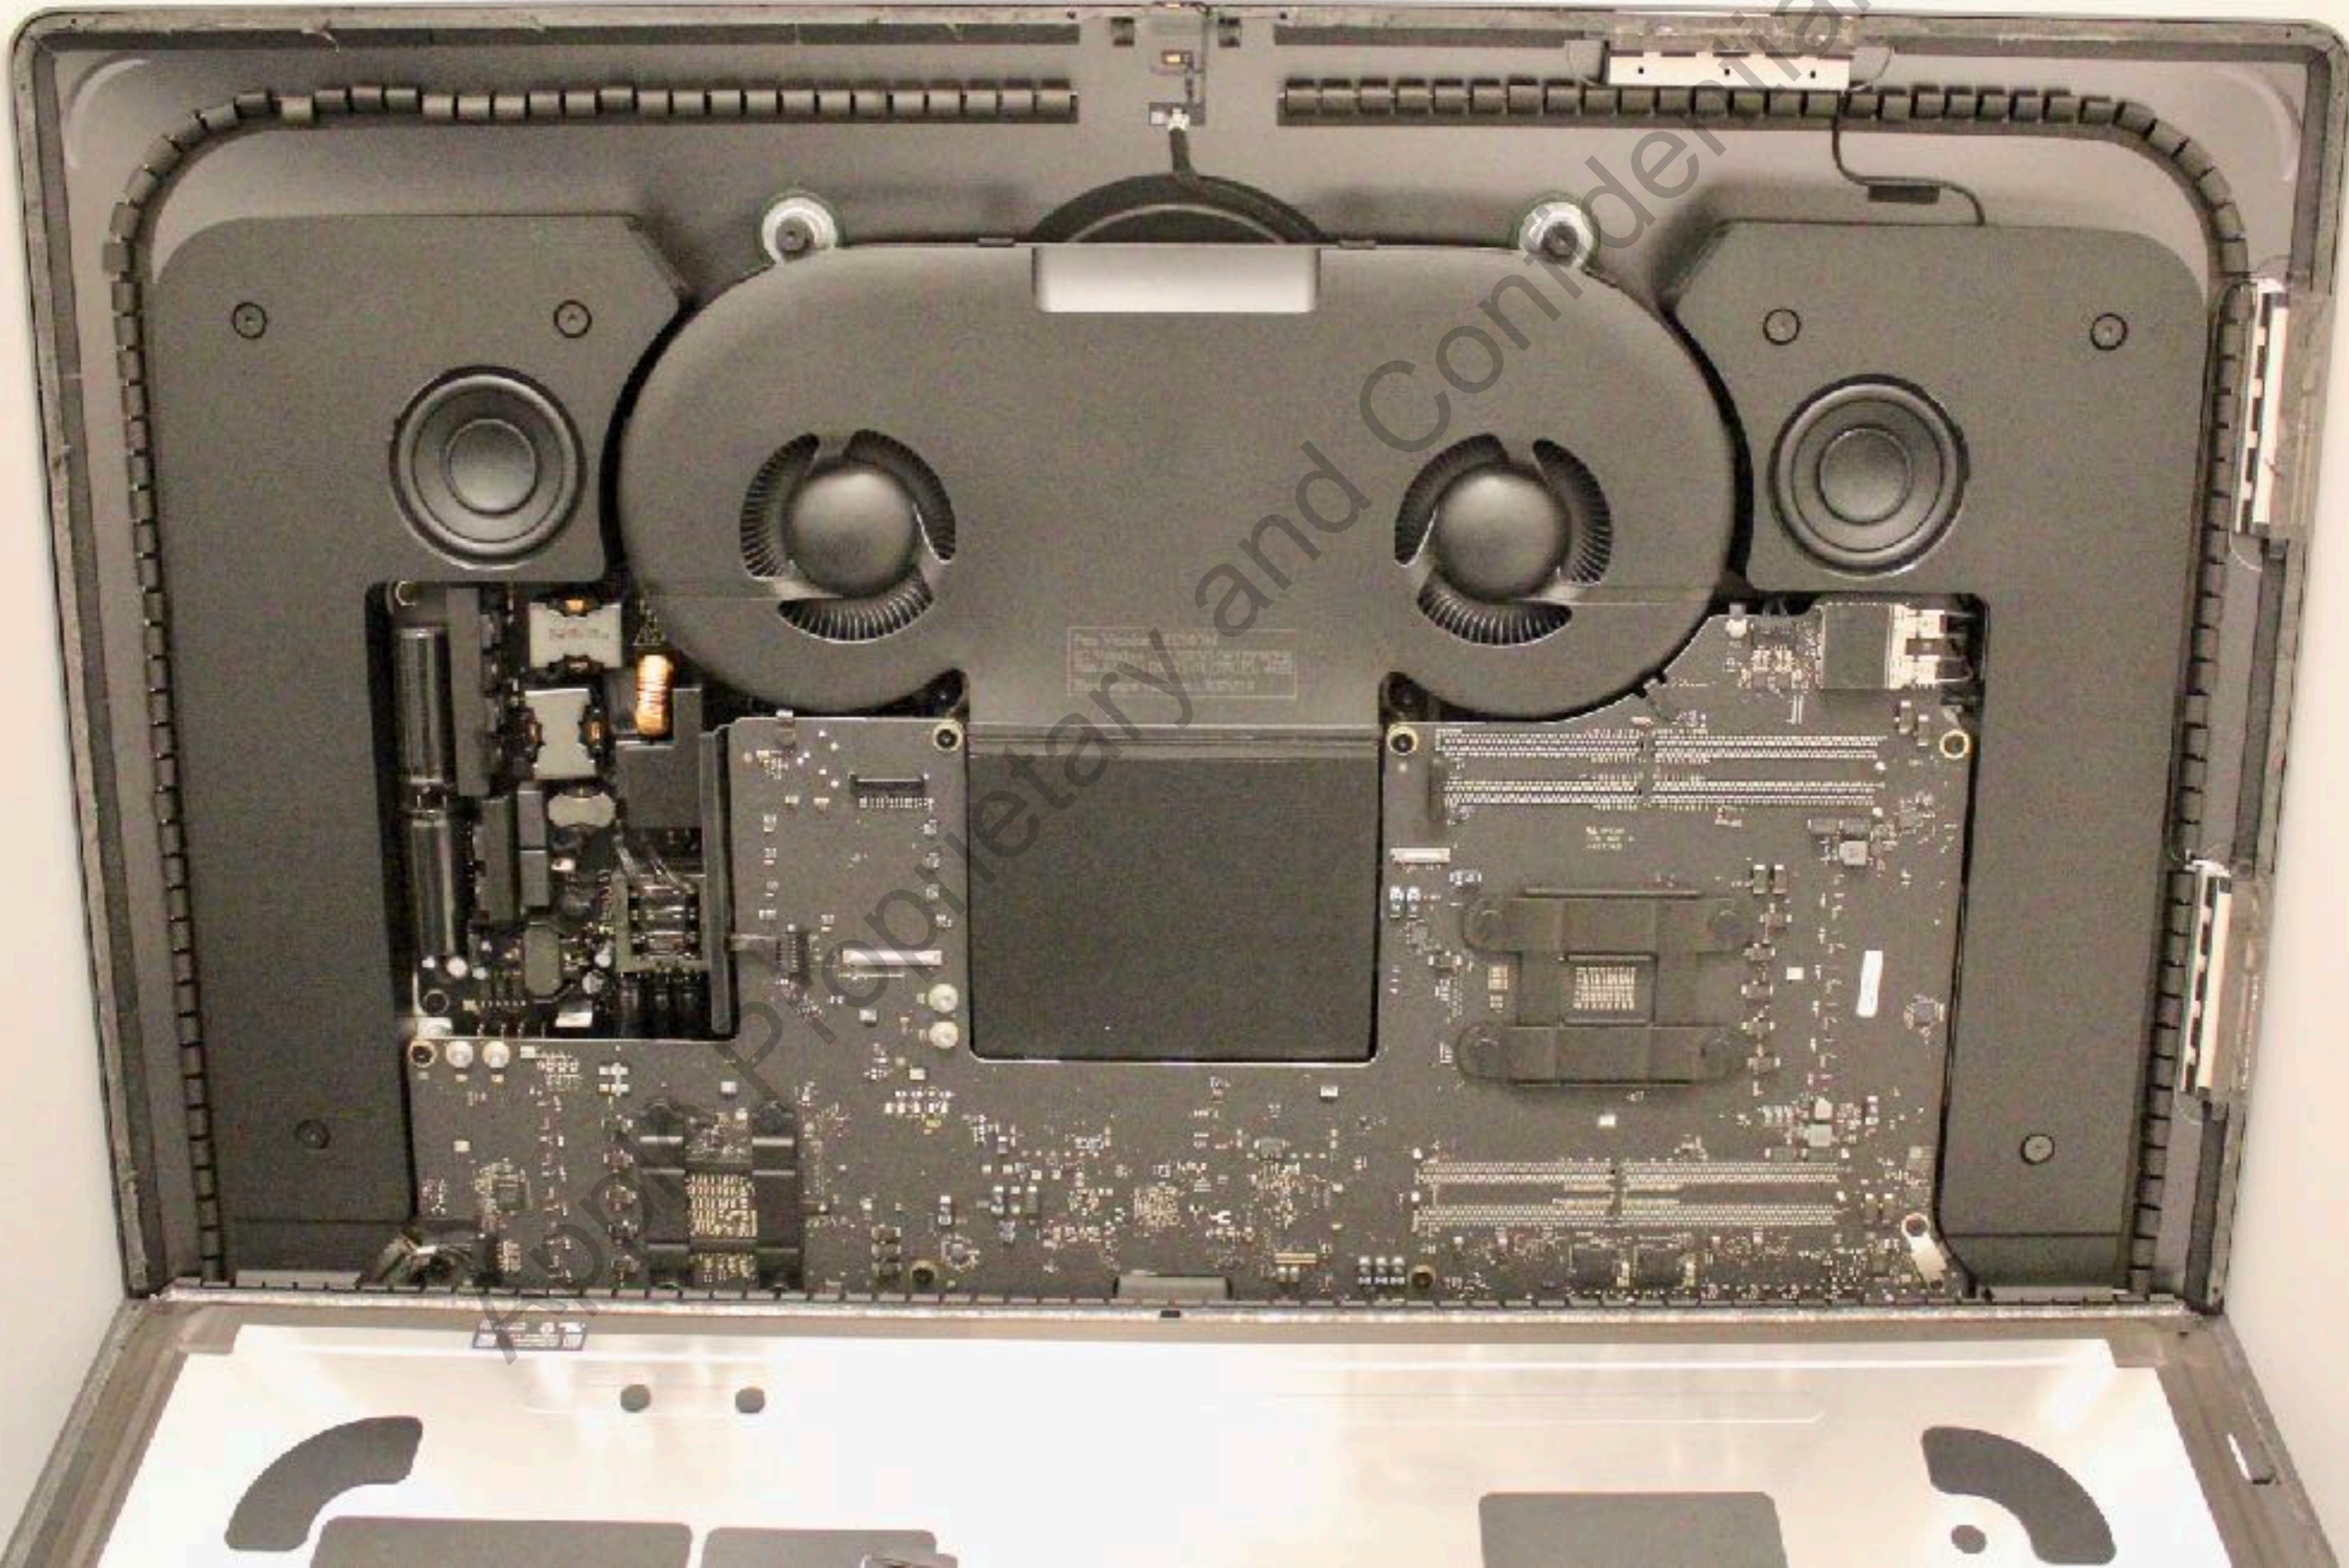

A1862 - LCD display open

A1862 -
Logic Board - Front

WiFi/BT Radio Module

A1862
Logic Board Back