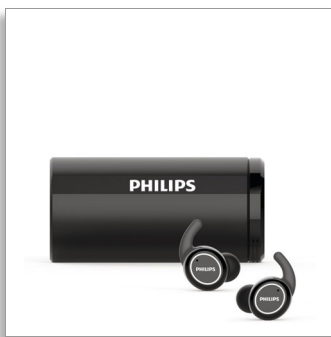

Philips
Wireless Headphone

6mm drivers/ closed-back

In-ear
6+18 hrs play time
Secure fit

TAST702BK

Ditch the wires.

Train free.

These true wireless in-ear sports earphones love it when you sweat. IPX5 splash resistance and UV clean technology mean you'll stay fresh however hard you go. You get up to 24 hours play time with the portable charging case.

From the gym to the street

- 3 interchangeable ear-tip covers for a perfect in-ear fit
- Soft rubberized wing tips. Secure and comfortable
- Perfect seal, great passive noise isolation

From workout playlist to vital call

- 6 mm neodymium acoustic drivers
- Detailed sound. Decent bass
- Smart pairing. Automatically find your Bluetooth device
- Tap the earbud to control music and calls

Train hard. Stay fresh. Feel free.

- Get up to 24 hours play time with the case
- IPX5 waterproof. Waterproof and sweat-proof
- Portable charging case. Multiple charges in your pocket
- Quick Charge. Charge for 15 minutes, train extra 1.5 hours
- UV cleaning. Place earpieces in charging case to clean

PHILIPS

Specifications

Design

- Color: Black

Sound

- Acoustic system: Closed
- Magnet type: NdFeB
- Impedance: 16 Ohm
- Speaker diameter: 6 mm
- Frequency range: 20 - 20,000 Hz
- Sensitivity: 94 dB
- Diaphragm: PET