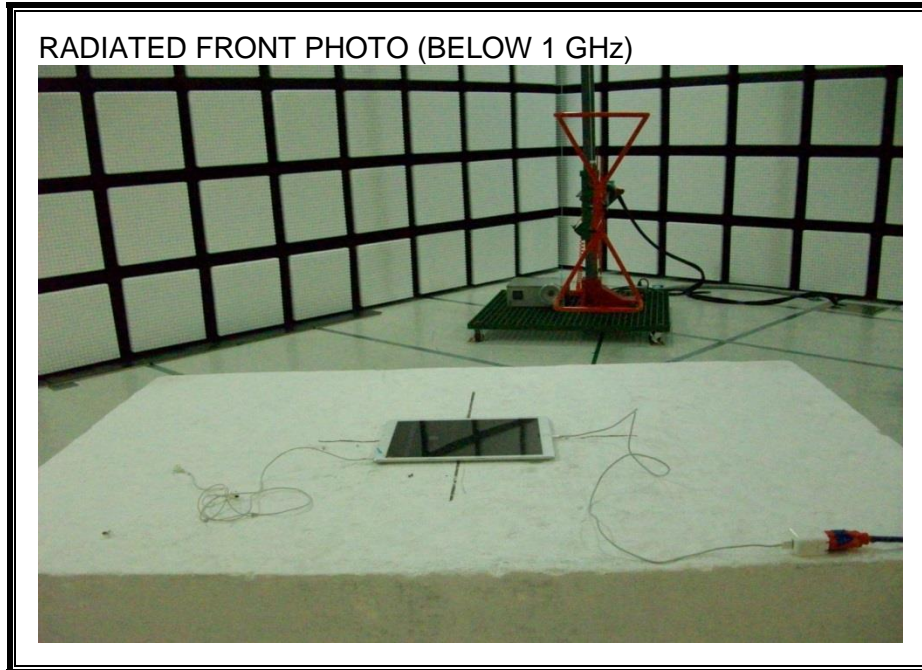

## 10. SETUP PHOTOS

### ANTENNA PORT CONDUCTED RF MEASUREMENT SETUP

**RADIATED RF MEASUREMENT SETUP (BELOW 1 GHz)**

**RADIATED RF MEASUREMENT SETUP FOR PORTABLE CONFIGURATION**

X-AXIS FRONT PHOTO

X-AXIS BACK PHOTO

Y-AXIS FRONT PHOTO

Y-AXIS BACK PHOTO

Z-AXIS FRONT PHOTO

Z-AXIS BACK PHOTO

**POWERLINE CONDUCTED EMISSIONS MEASUREMENT SETUP**

**END OF REPORT**