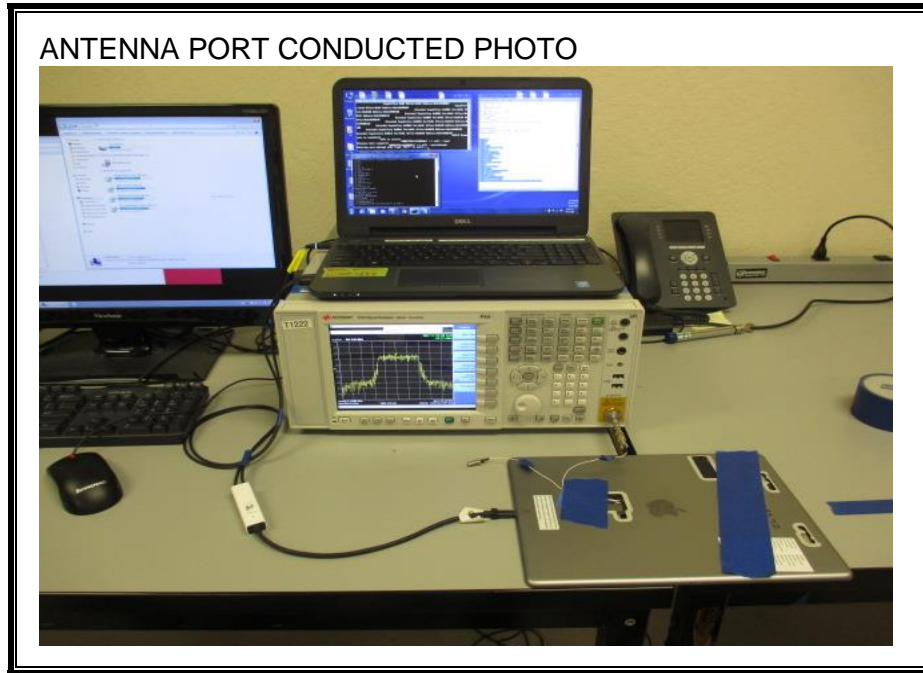

### ANTENNA PORT CONDUCTED RF MEASUREMENT SETUP

**RADIATED RF MEASUREMENT SETUP (BELOW 1 GHz)**

**RADIATED RF MEASUREMENT SETUP FOR PORTABLE CONFIGURATION**

X-AXIS FRONT PHOTO

X-AXIS BACK PHOTO

Y-AXIS FRONT PHOTO

Y-AXIS BACK PHOTO

Z-AXIS FRONT PHOTO

Z-AXIS BACK PHOTO

**POWERLINE CONDUCTED EMISSIONS MEASUREMENT SETUP**

**END OF REPORT**