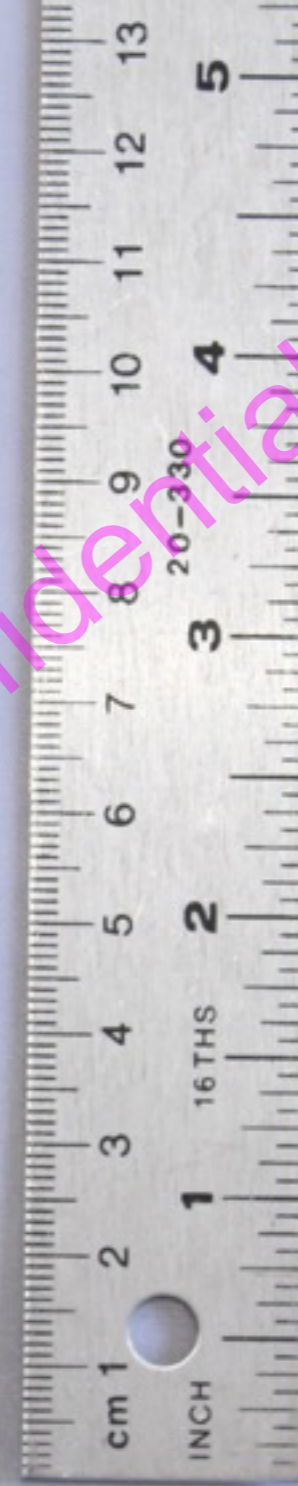

A1584

Lightning connector assembly - Front

Apple Proprietary and Confidential

A1584

Lightning connector assembly - Back

A1584

Front Camera - Front

A1584