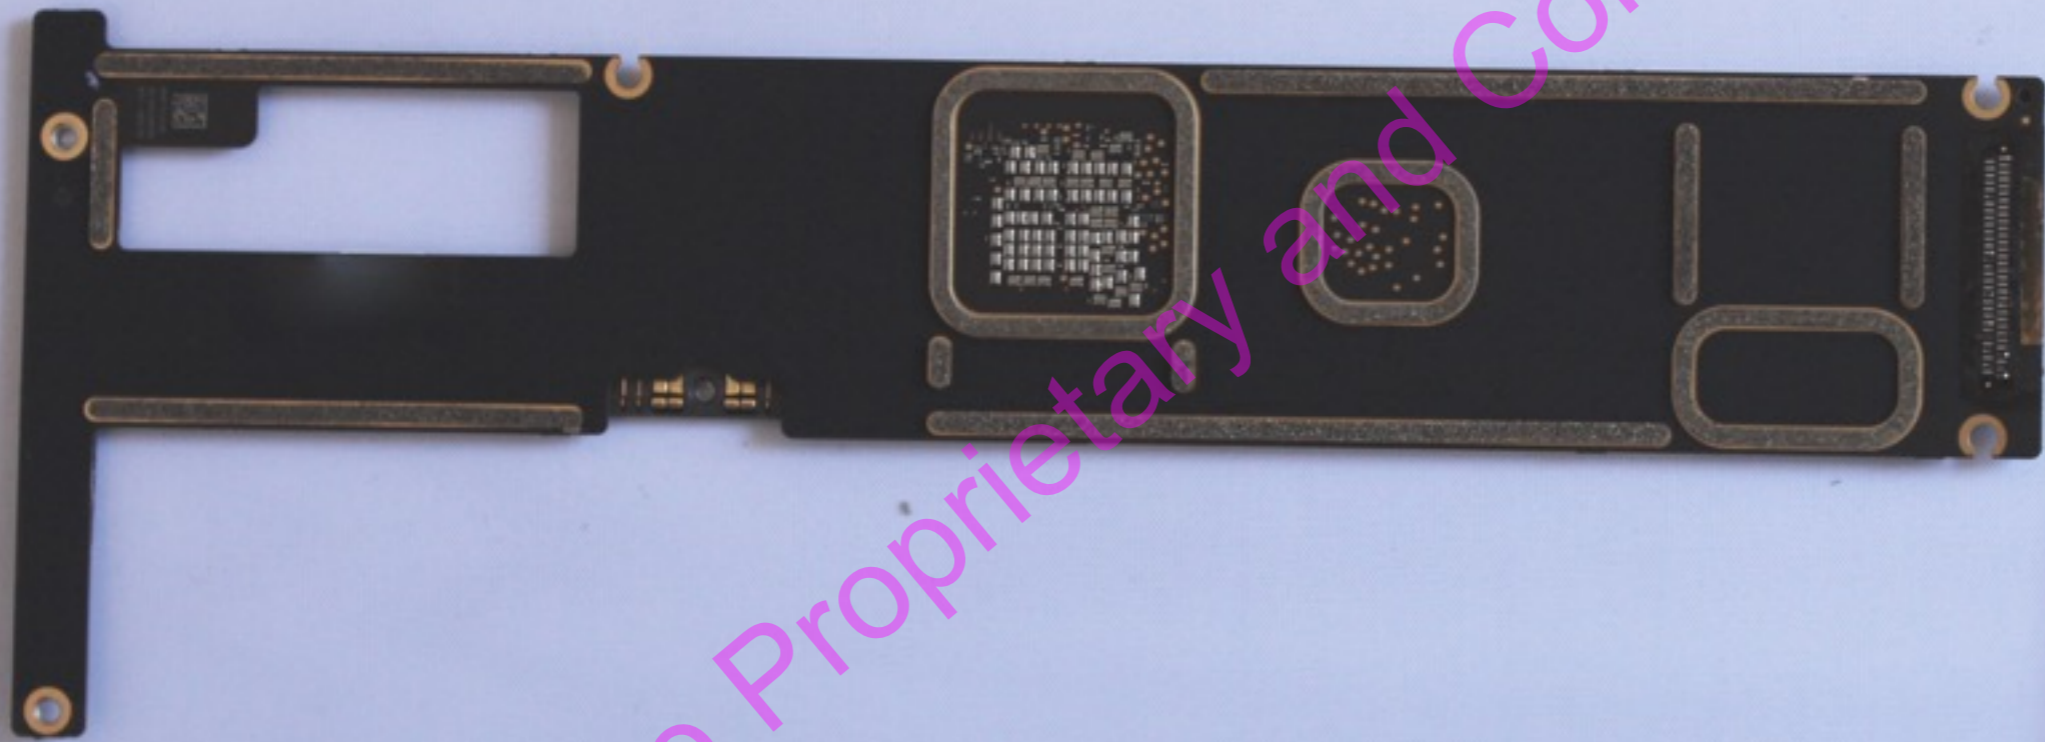

Front camera

Lightning connector

Secondary WiFi Antenna Structure

Bottom speakers

Apple Proprietary and Confidential

A1584

Display panel - Back

Apple Proprietary and Confidential

A1584

MLB front - with shield

A1584

MLB with shield removed

WiFi/BT Radio Module

Apple Proprietary and Confidential

A1584

MLB - Back

Apple Proprietary and Confidential

A1584

Primary WiFi/BT antenna - Front

Apple Proprietary and Confidential

A1584

Primary WiFi/BT antenna - Back

A1584

Secondary WiFi antenna - Front