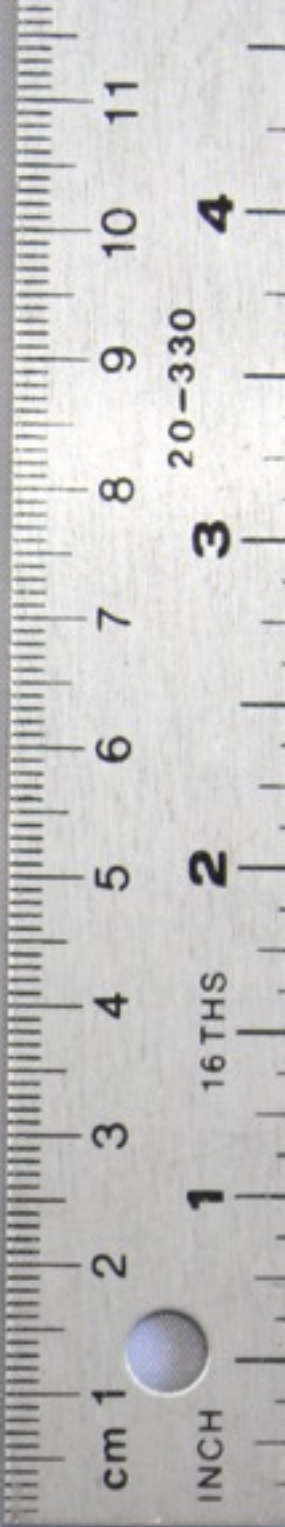

A1584

Multi-Touch display panel removed

Headphone jack

MLB with cover

Battery

Primary WiFi/BT Antenna Structure

Top speakers

Rear camera

Front camera

Lightning connector

Secondary WiFi Antenna Structure

Bottom speakers

Apple Proprietary and Confidential

A1584

Display panel - Back

Apple Proprietary and Confidential

A1584

MLB front - with shield

A1584

MLB with shield removed

WiFi/BT Radio Module

Apple Proprietary and Confidential

A1584

MLB - Back