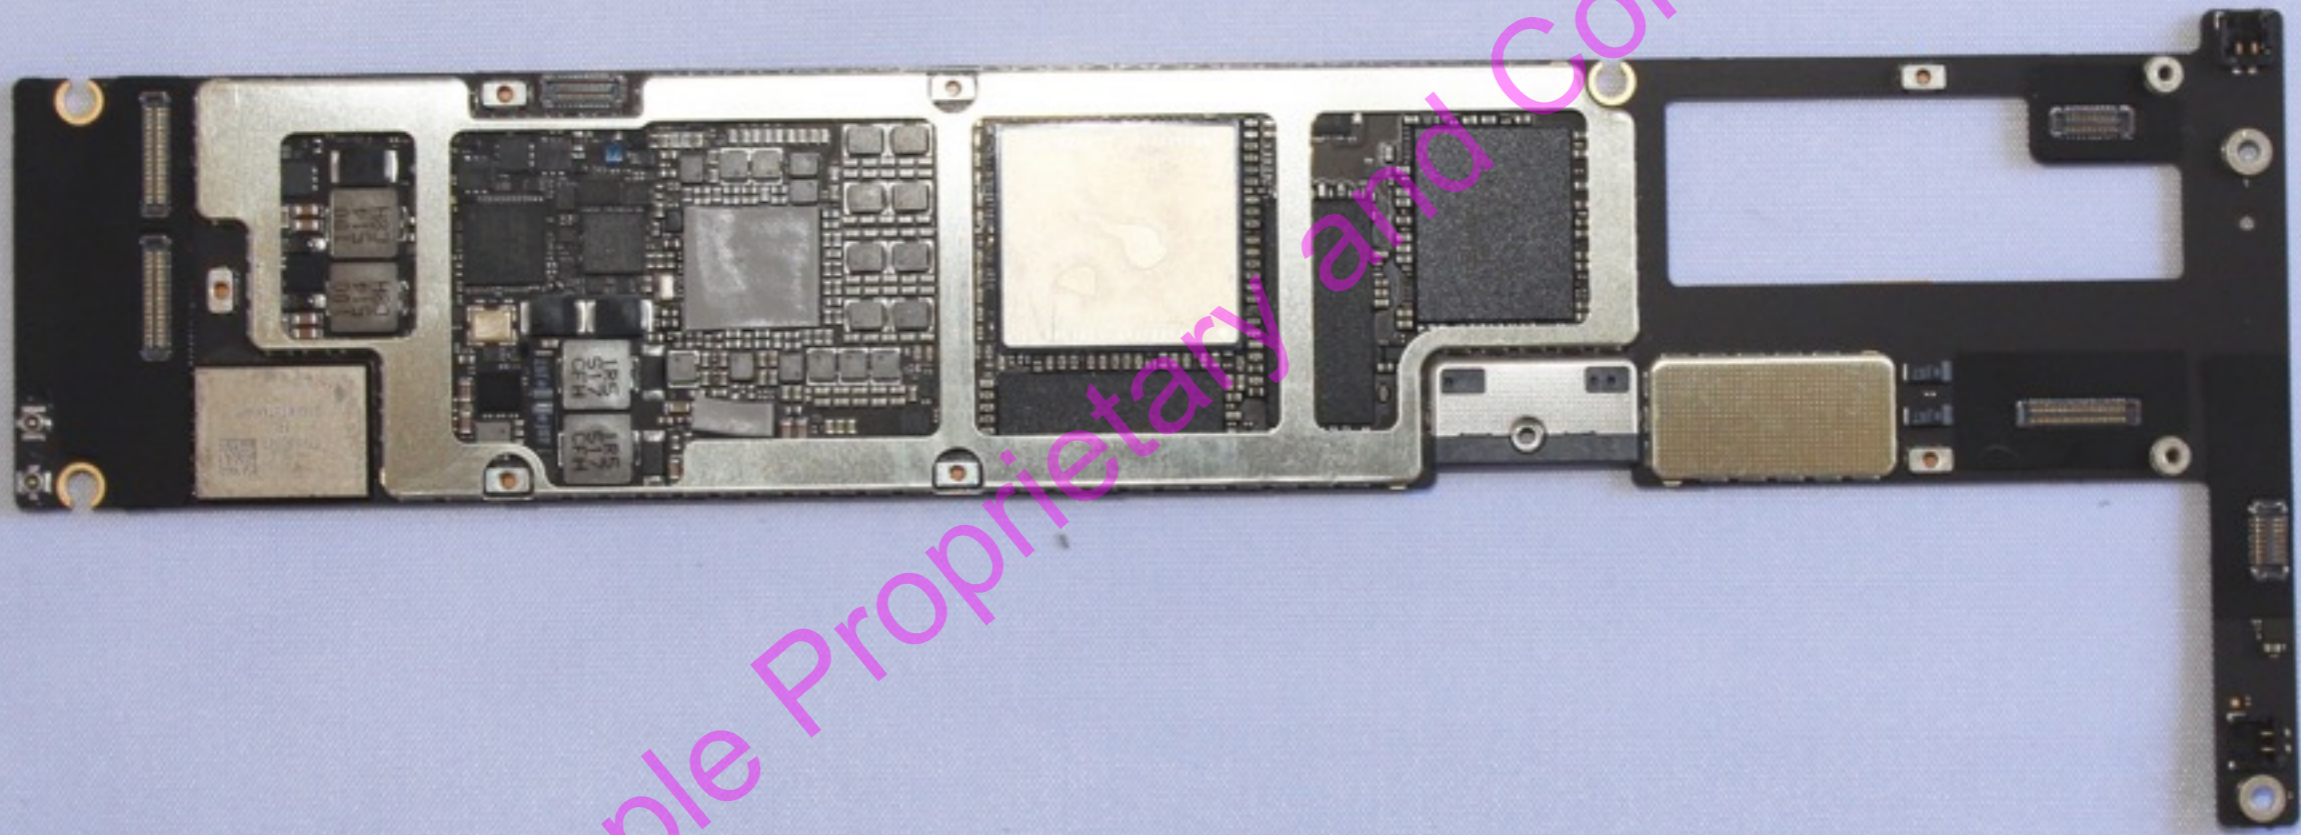

A1584

Multi-Touch display panel removed

Headphone jack

MLB with cover

Battery

Primary WiFi/BT Antenna Structure

Top speakers

Rear camera

Front camera

Lightning connector

Secondary WiFi Antenna Structure

Bottom speakers

Apple Proprietary and Confidential

A1584

Display panel - Back

Apple Proprietary and Confidential

A1584

MLB front - with shield

A1584

MLB with shield removed

WiFi/BT Radio Module

Apple Proprietary and Confidential

A1584

MLB - Back