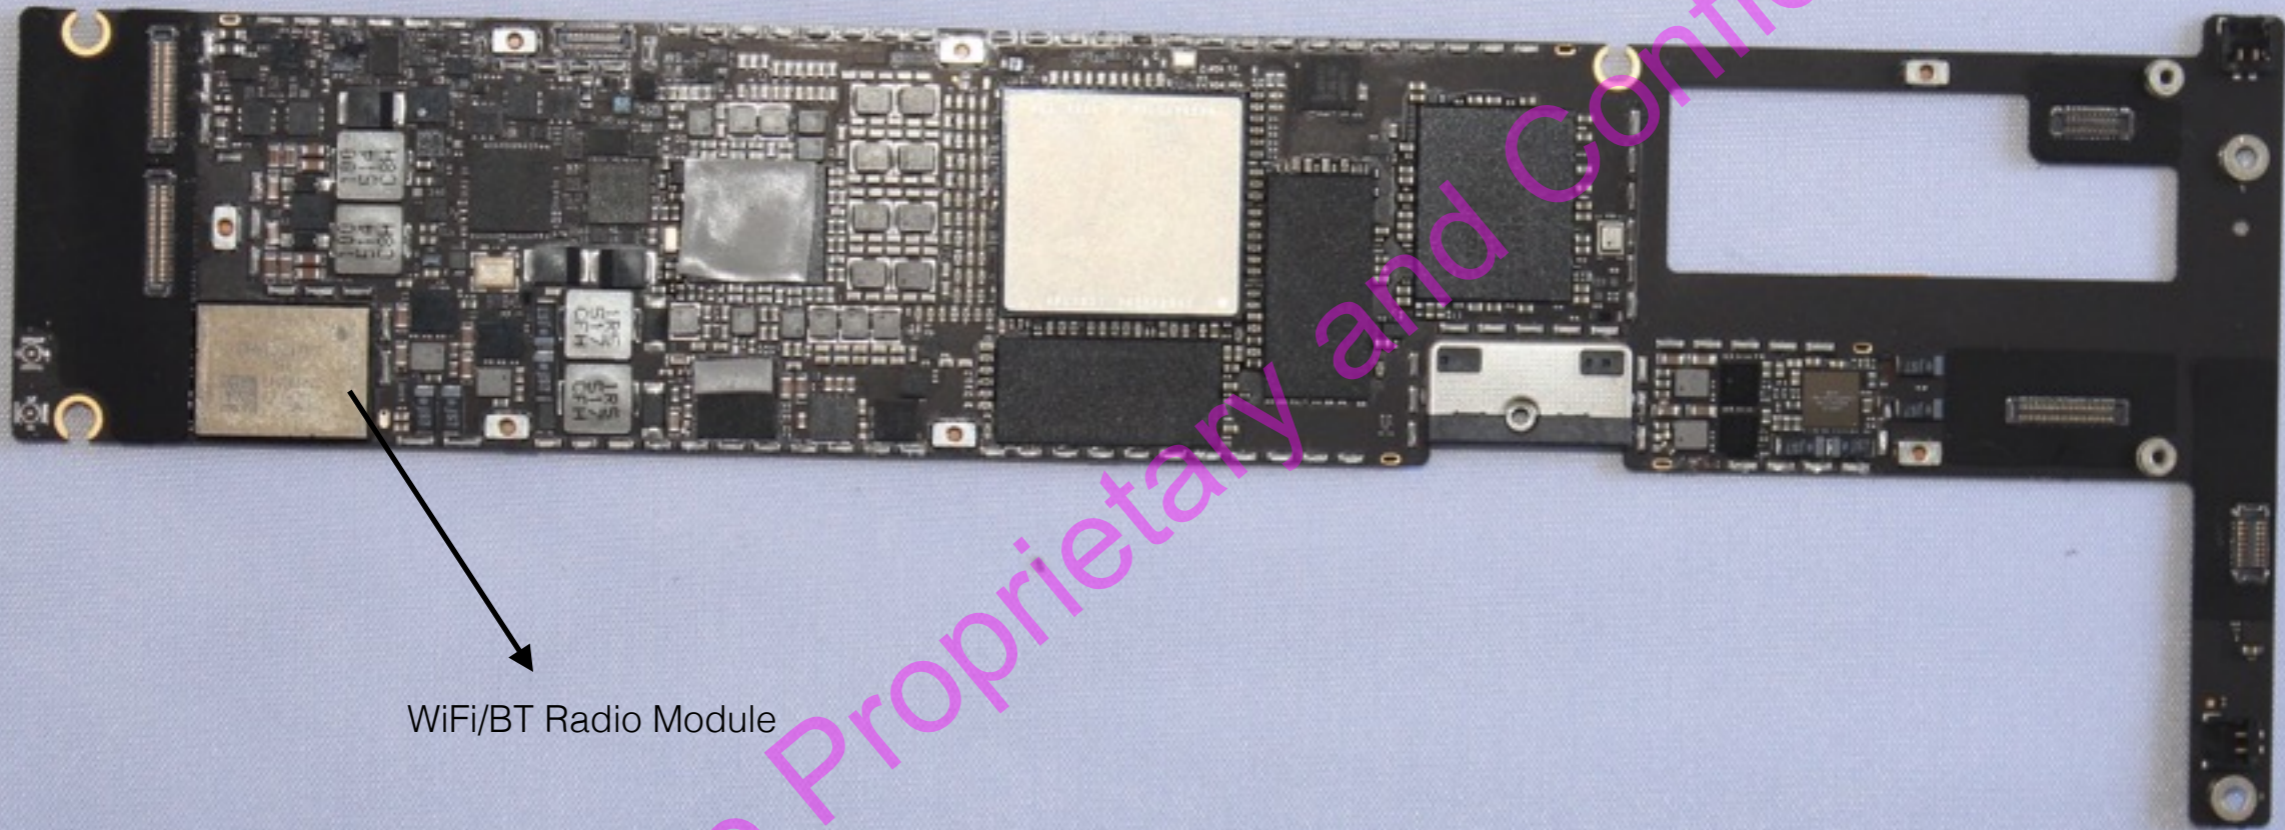

A1584

Multi-Touch display panel removed

Headphone jack

MLB with cover

Battery

Primary WiFi/BT Antenna Structure

Top speakers

Rear camera

Front camera

Lightning connector

Secondary WiFi Antenna Structure

Bottom speakers

Apple Proprietary and Confidential

A1584

Display panel - Back

Apple Proprietary and Confidential

A1584

MLB front - with shield

A1584

MLB with shield removed

WiFi/BT Radio Module

Apple Proprietary and Confidential

A1584

MLB - Back

Apple Proprietary and Confidential

A1584

Primary WiFi/BT antenna - Front

Apple Proprietary and Confidential

A1584

Primary WiFi/BT antenna - Back

A1584

Secondary WiFi antenna - Front